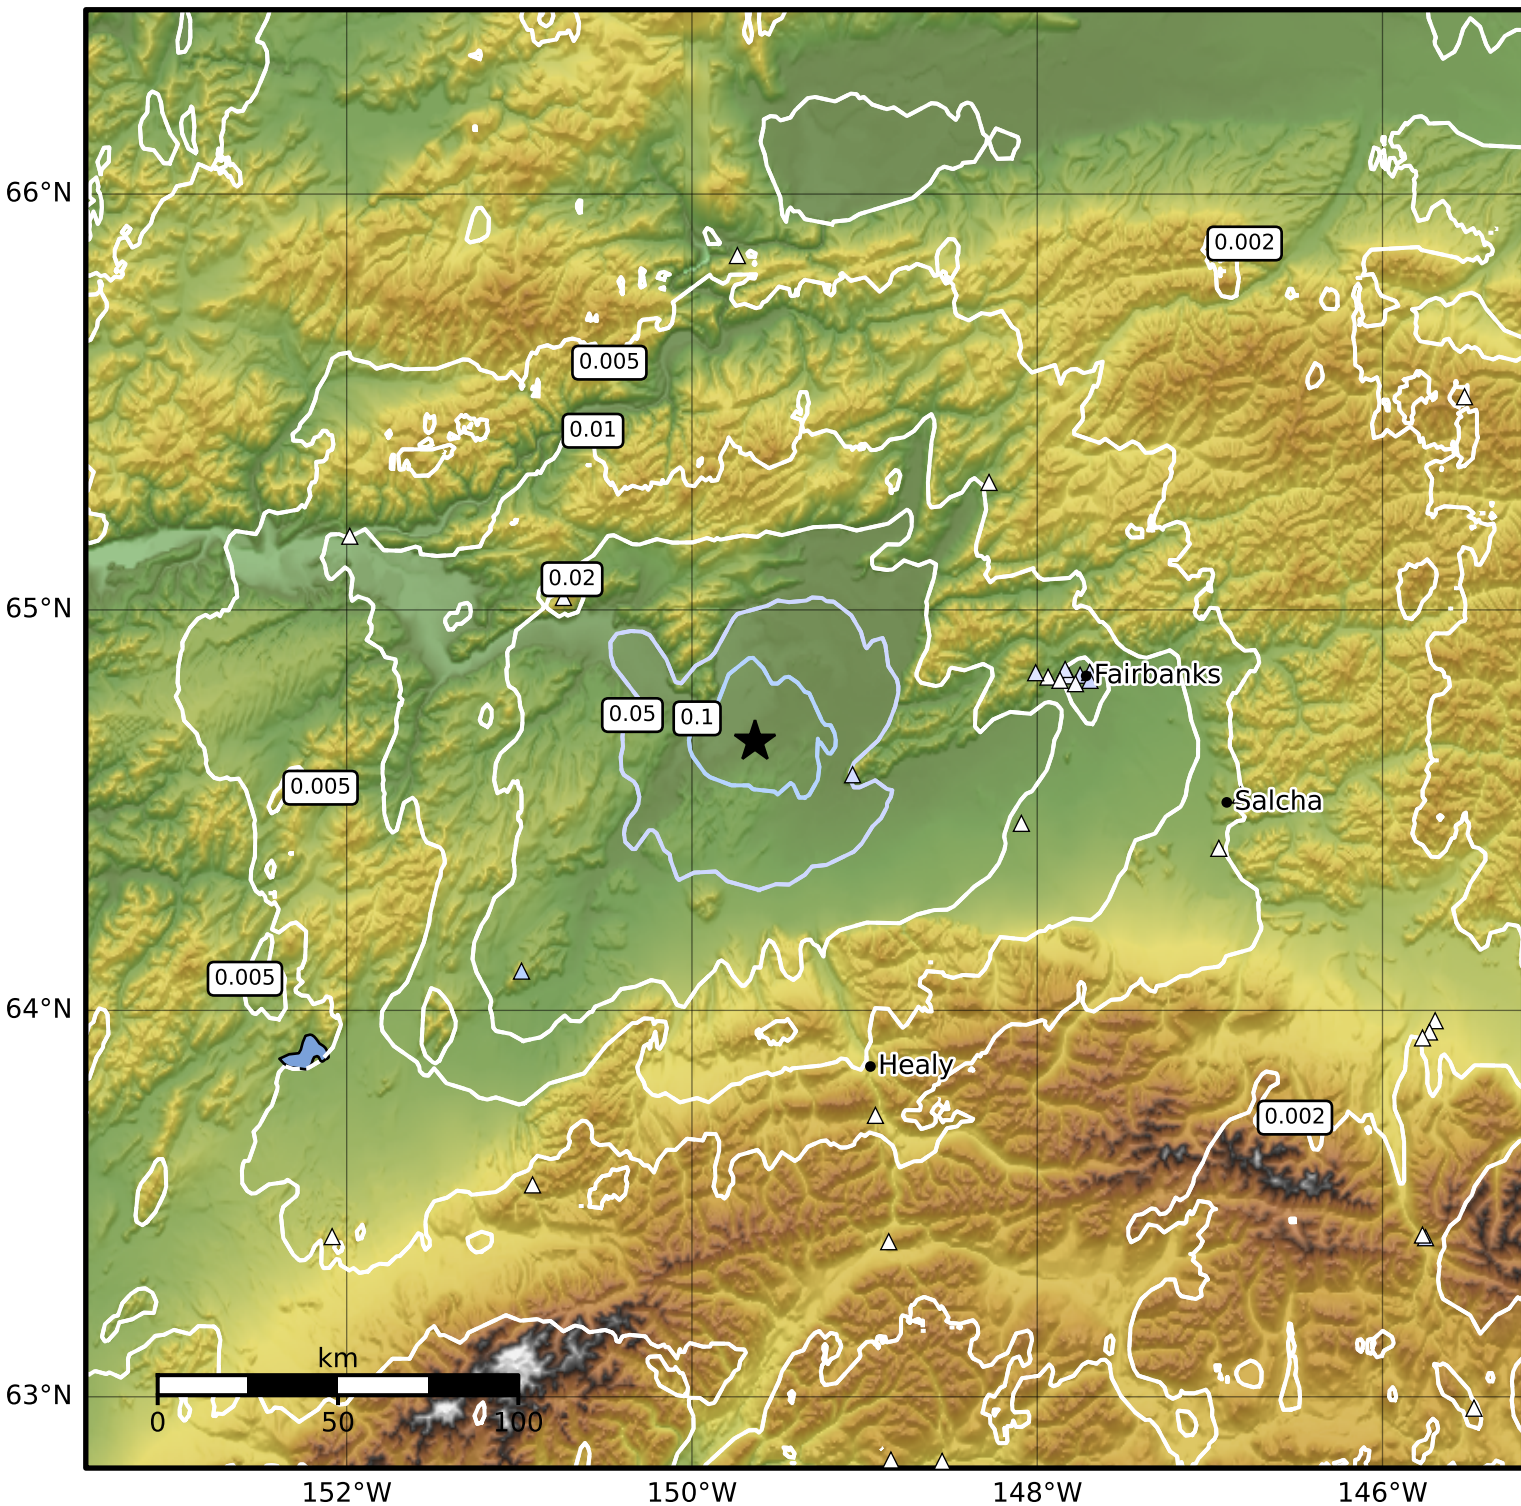

Peak Ground Velocity Map Alaska Earthquake Center
 ShakeMap: 29 km (18 miles) WNW of Nenana
 Feb 19, 2025 14:16:36 UTC M3.6 N64.68 W149.63 Depth: 30.1km ID:ak0252axaxek

PGV (cm/s)	0.1	0.2	0.5	1	2	5	10	20	50	100	200
------------	-----	-----	-----	---	---	---	----	----	----	-----	-----

Scale based on Worden et al. (2012)

Version 2: Processed 2025-02-19T21:04:52Z

△ Seismic Instrument ○ Reported Intensity

★ Epicenter