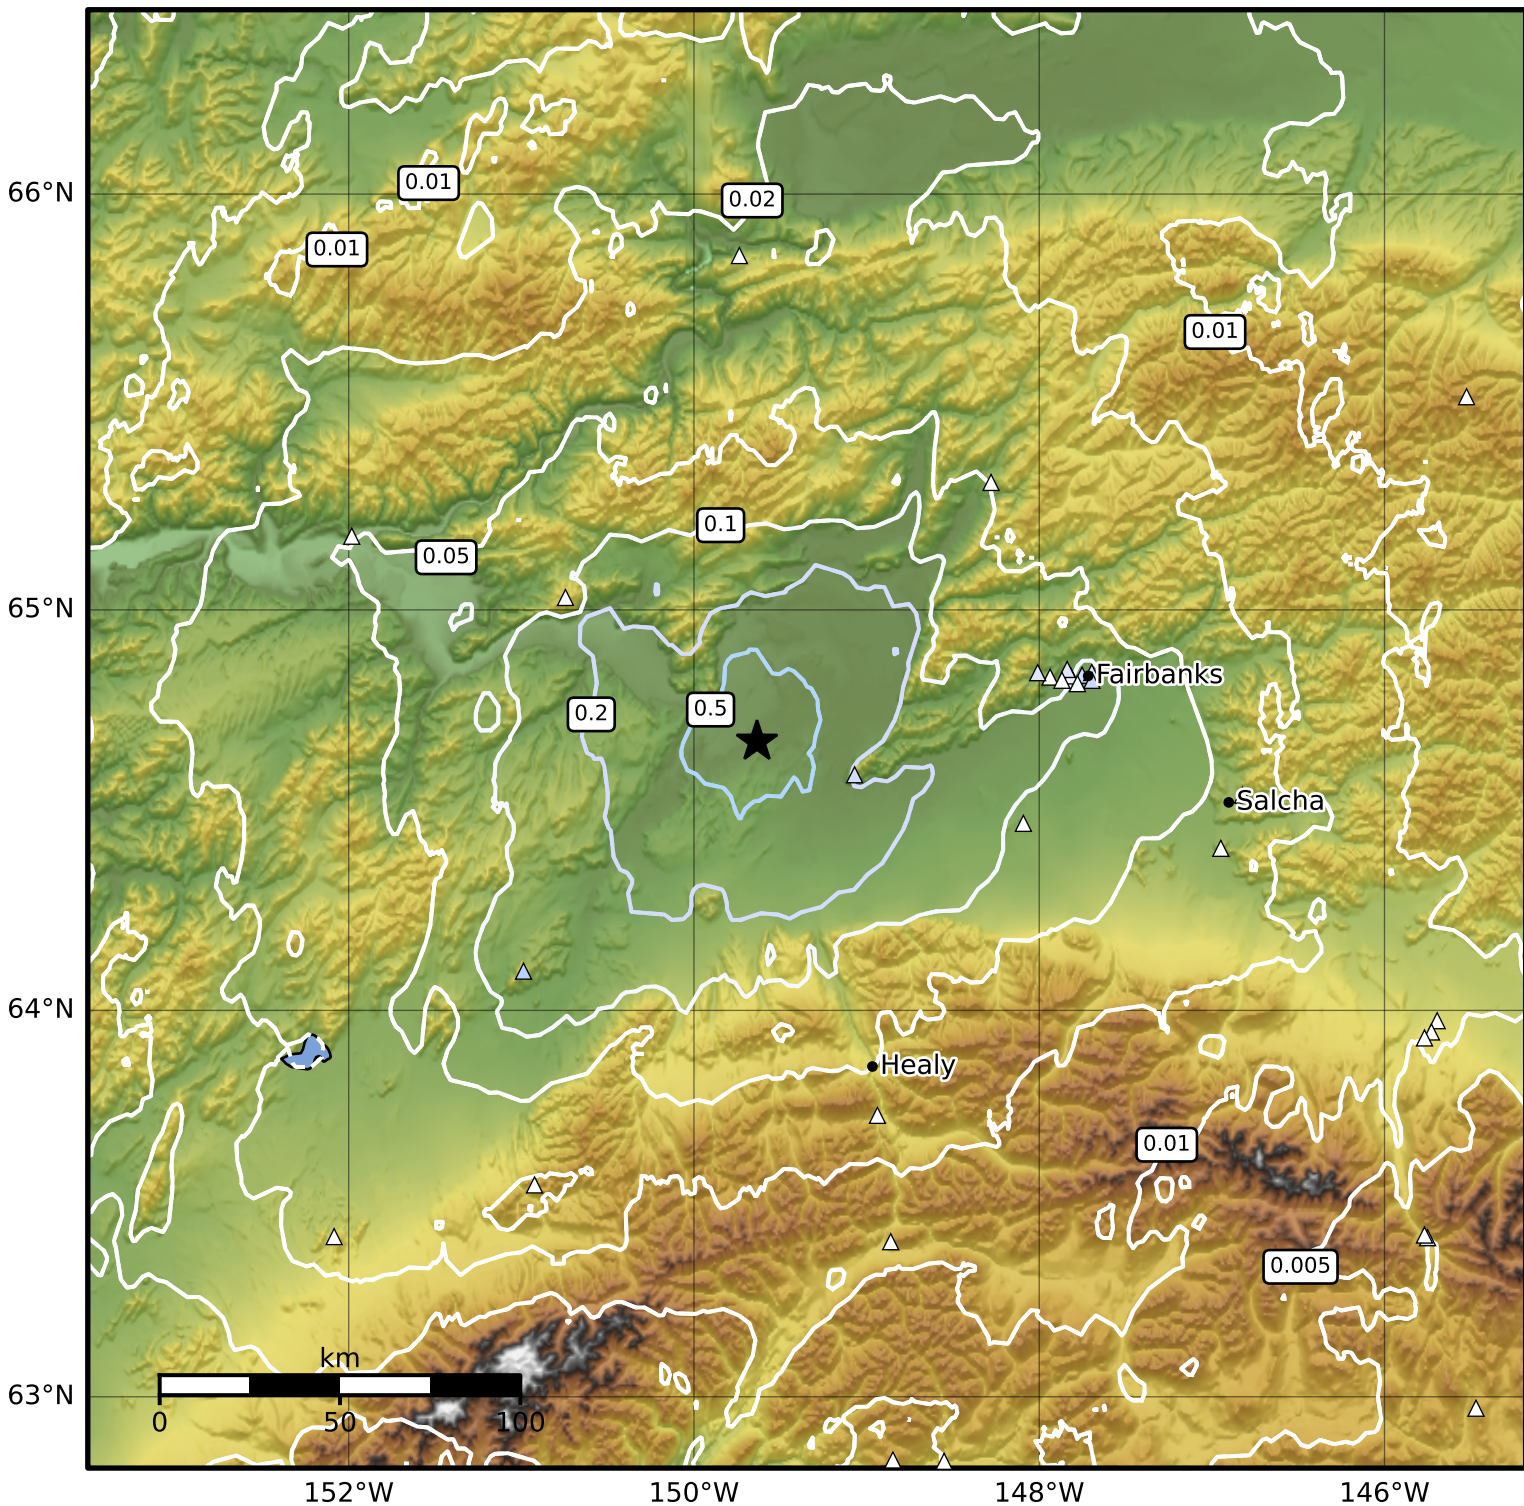

0.3 Second Peak Spectral Acceleration Map Alaska Earthquake Center
 ShakeMap: 29 km (18 miles) WNW of Nenana
 Feb 19, 2025 14:16:36 UTC M3.6 N64.68 W149.63 Depth: 30.1km ID:ak0252axaxek

SA(0.3) (%g)	0.1	0.2	0.5	1	2	5	10	20	50	100	200
--------------	-----	-----	-----	---	---	---	----	----	----	-----	-----

Scale based on Worden et al. (2012)

Version 2: Processed 2025-02-19T21:04:52Z

△ Seismic Instrument ○ Reported Intensity

★ Epicenter