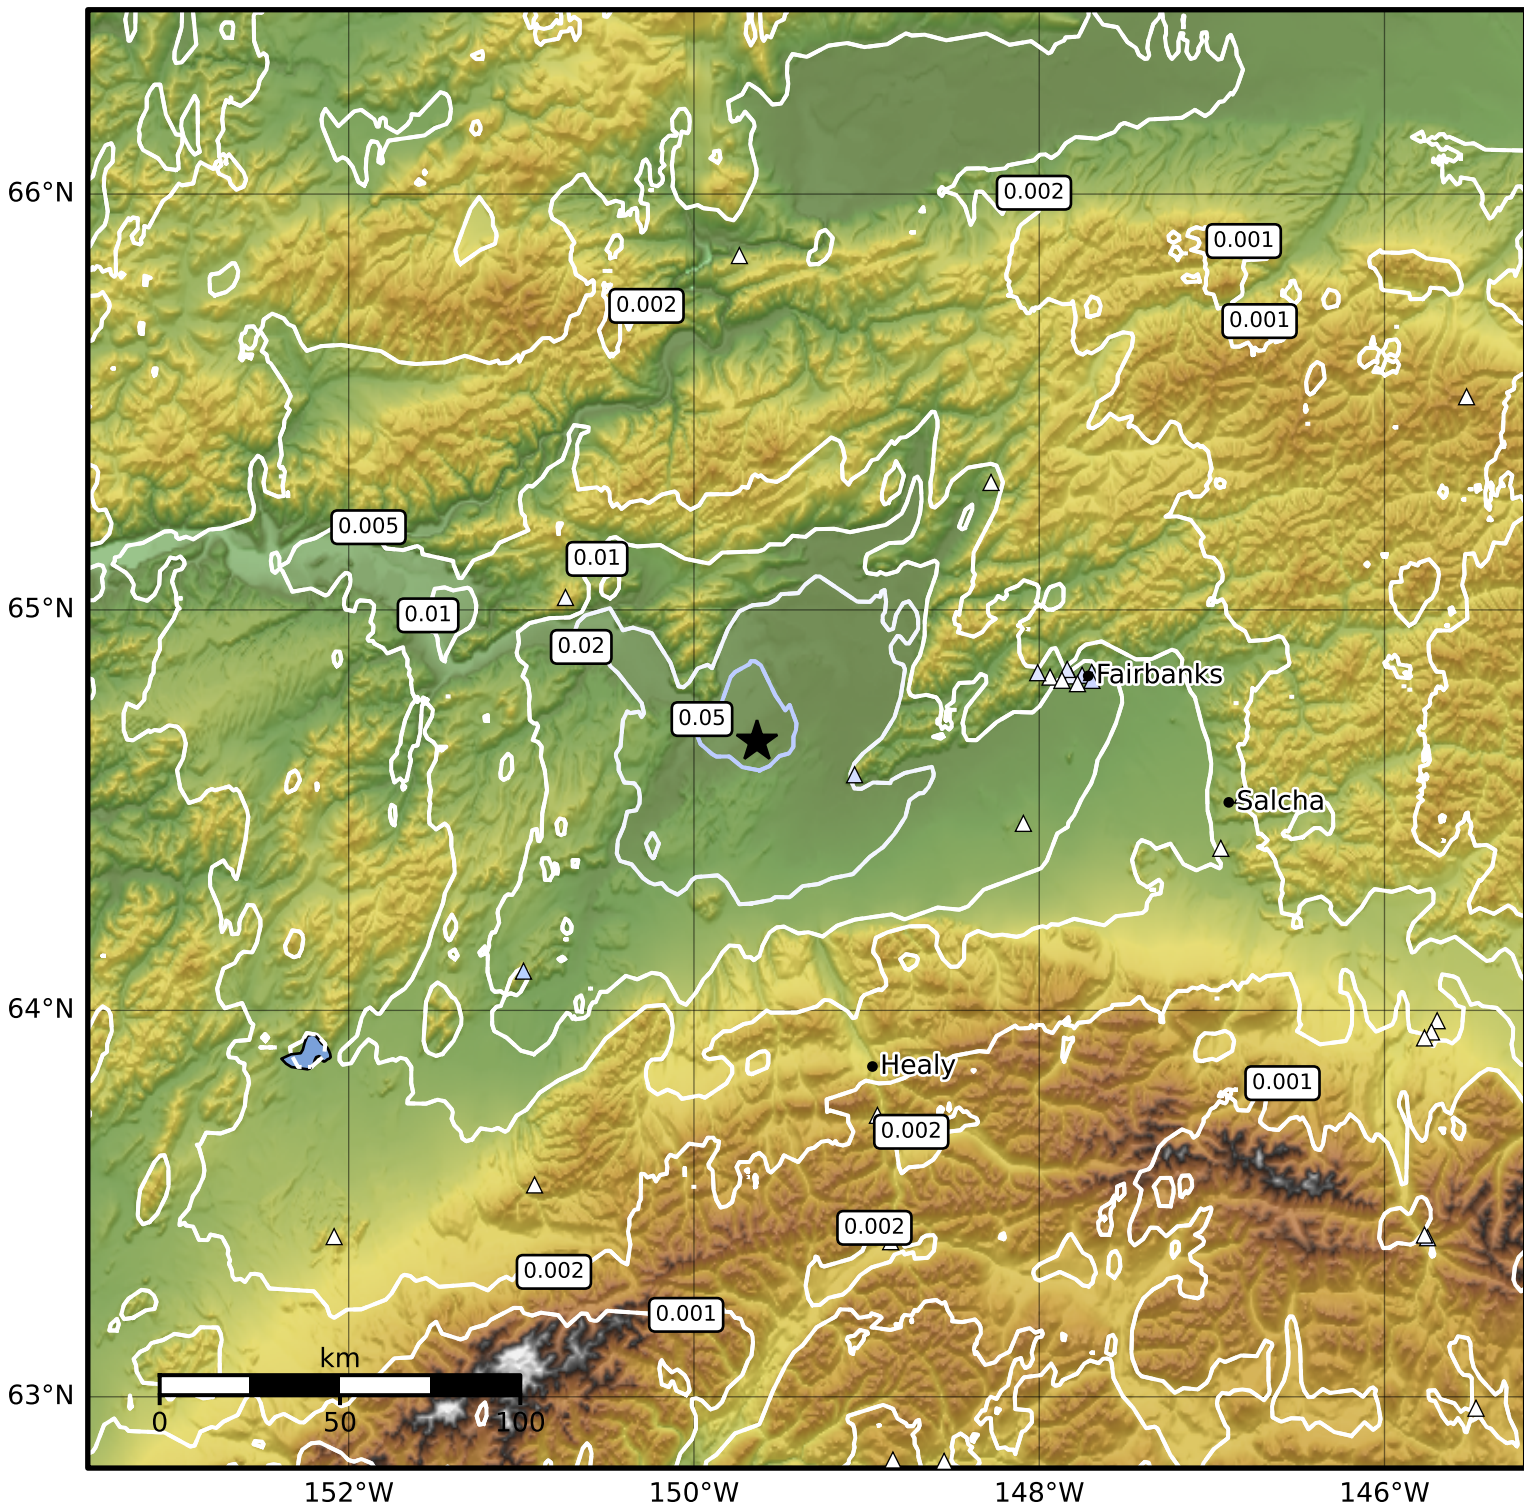

1.0 Second Peak Spectral Acceleration Map Alaska Earthquake Center
 ShakeMap: 29 km (18 miles) WNW of Nenana
 Feb 19, 2025 14:16:36 UTC M3.6 N64.68 W149.63 Depth: 30.1km ID:ak0252axaxek

Scale based on Worden et al. (2012)

Version 2: Processed 2025-02-19T21:04:52Z

△ Seismic Instrument ○ Reported Intensity

★ Epicenter