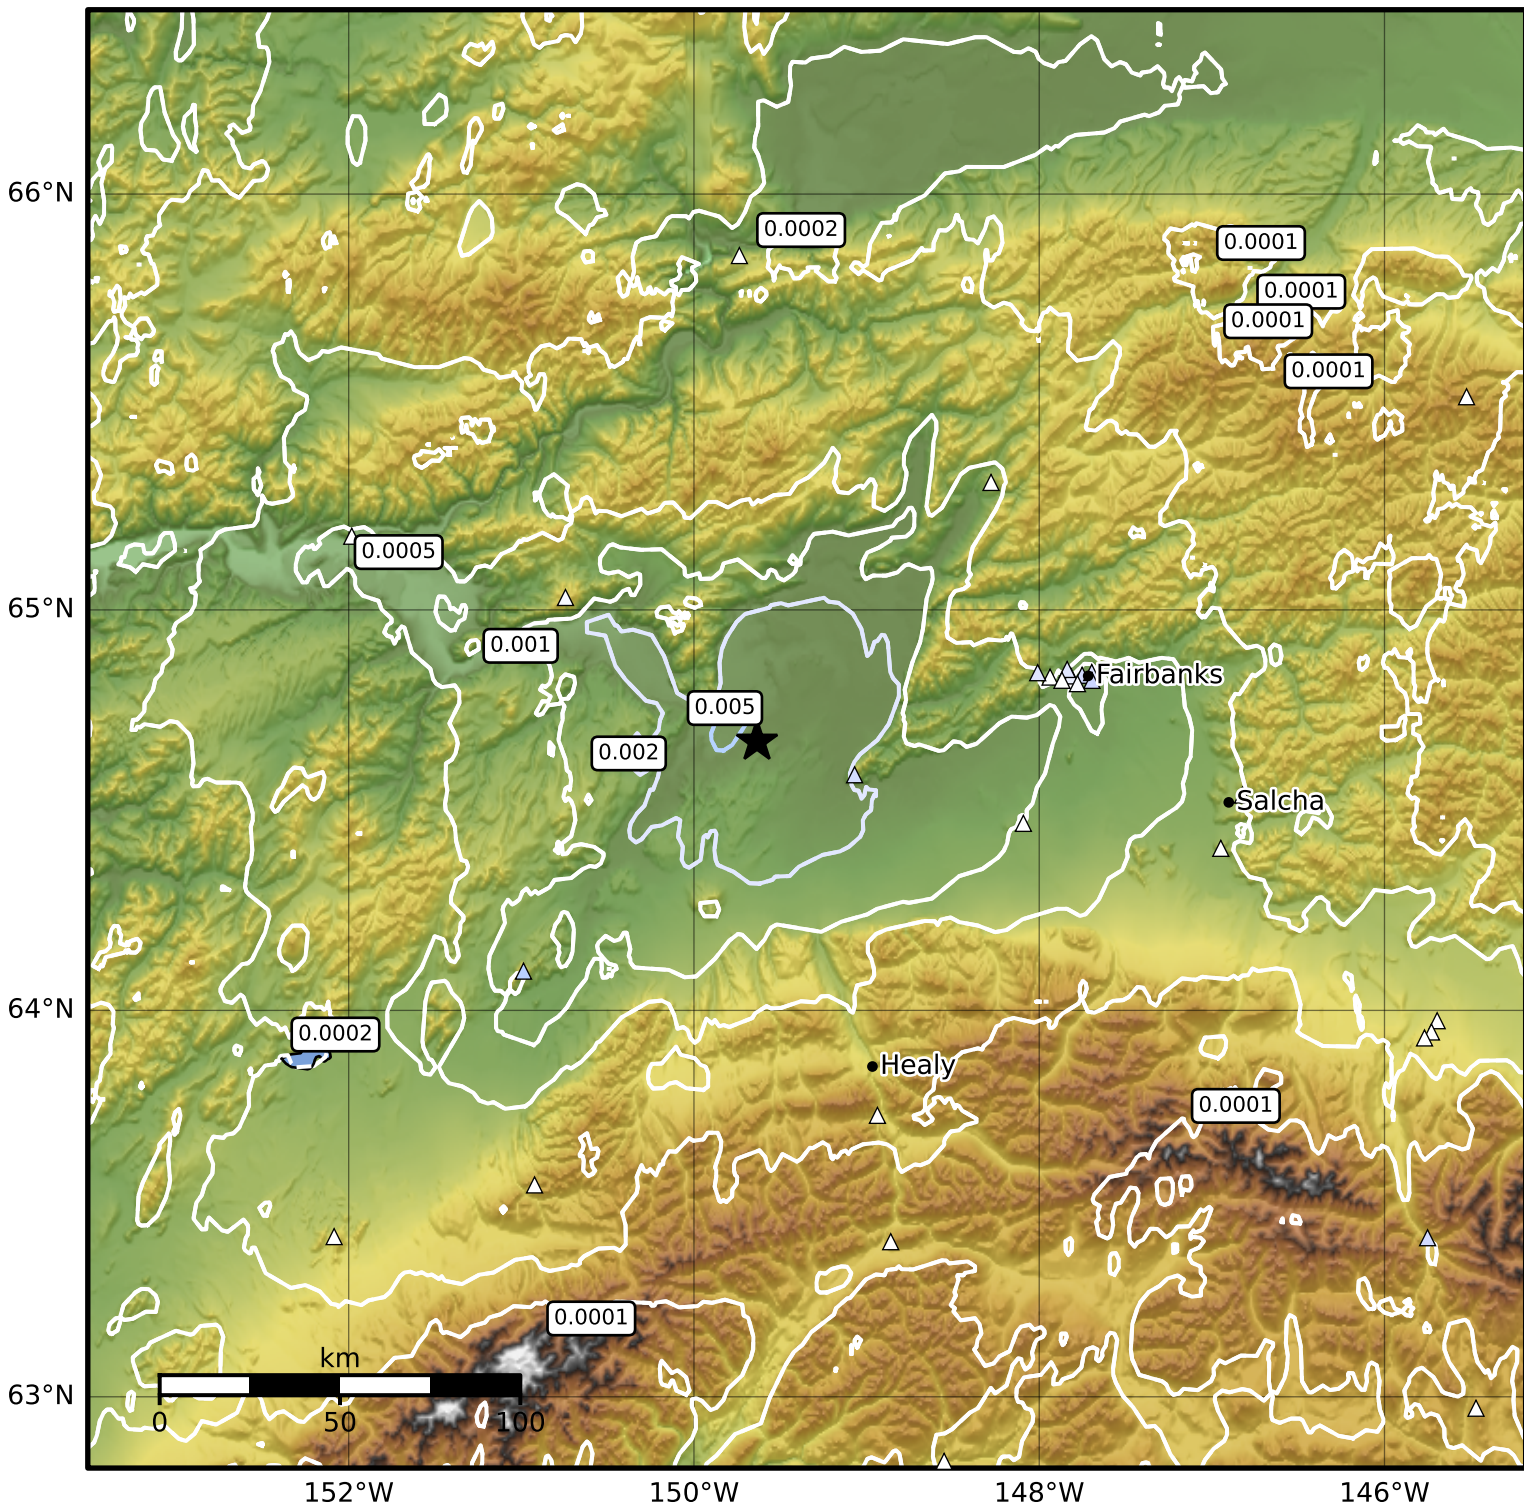

3.0 Second Peak Spectral Acceleration Map Alaska Earthquake Center
 ShakeMap: 29 km (18 miles) WNW of Nenana
 Feb 19, 2025 14:16:36 UTC M3.6 N64.68 W149.63 Depth: 30.1km ID:ak0252axaxek

Scale based on Worden et al. (2012)

Version 2: Processed 2025-02-19T21:04:52Z

△ Seismic Instrument ○ Reported Intensity

★ Epicenter