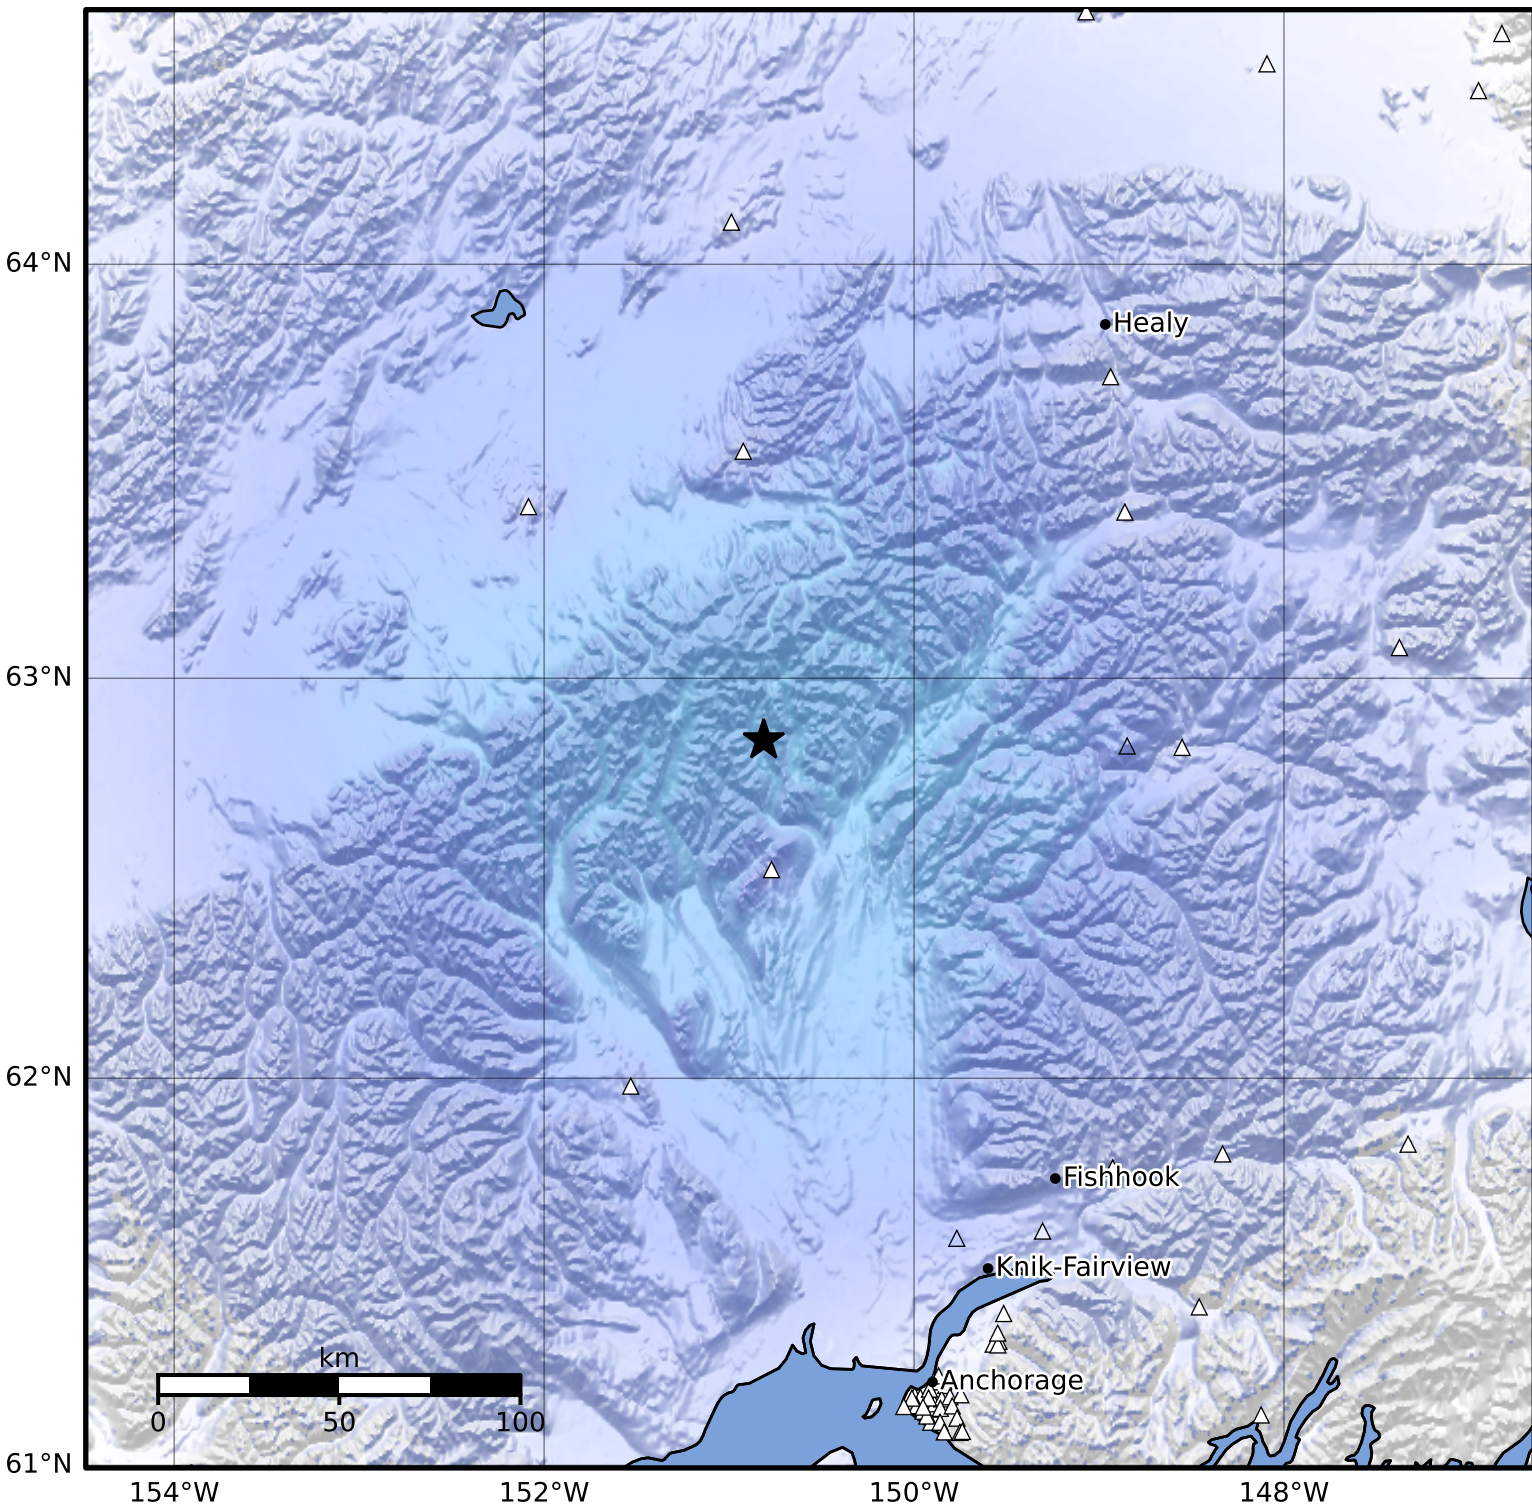

Macroseismic Intensity Map Alaska Earthquake Center  
 ShakeMap: 69 km (43 miles) NNW of Talkeetna  
 Feb 25, 2025 11:07:03 UTC M3.6 N62.85 W150.81 Depth: 97.9km ID:ak0252ksopkj

SHAKING	Not felt	Weak	Light	Moderate	Strong	Very strong	Severe	Violent	Extreme
DAMAGE	None	None	None	Very light	Light	Moderate	Moderate/heavy	Heavy	Very heavy
PGA(%g)	<0.0464	0.297	2.76	6.2	11.5	21.5	40.1	74.7	>139
PGV(cm/s)	<0.0215	0.135	1.41	4.65	9.64	20	41.4	85.8	>178
INTENSITY	<b>I</b>	<b>II-III</b>	<b>IV</b>	<b>V</b>	<b>VI</b>	<b>VII</b>	<b>VIII</b>	<b>IX</b>	<b>X+</b>

Scale based on Worden et al. (2012)

Version 2: Processed 2025-02-25T18:06:58Z

△ Seismic Instrument ○ Reported Intensity

★ Epicenter