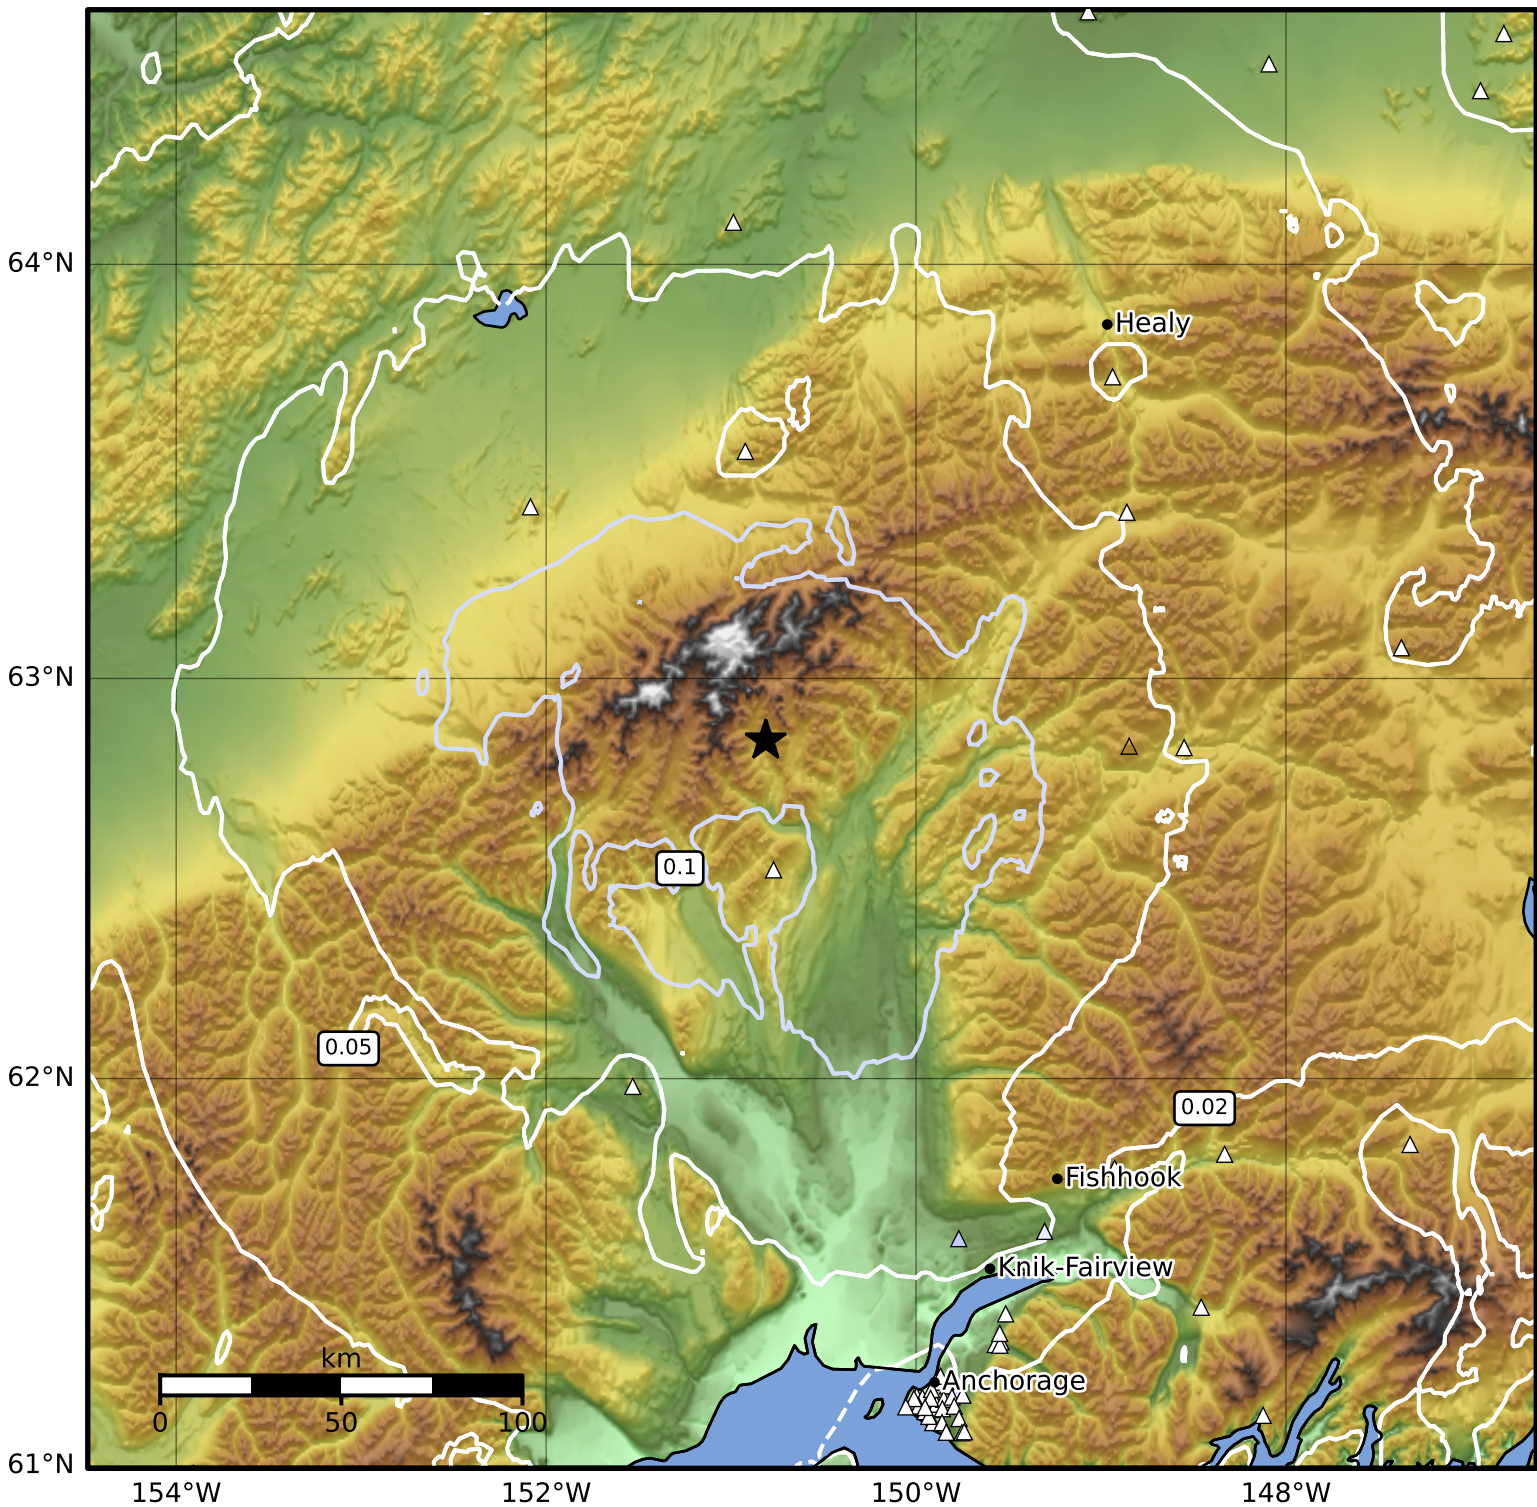

Peak Ground Acceleration Map Alaska Earthquake Center
ShakeMap: 69 km (43 miles) NNW of Talkeetna
Feb 25, 2025 11:07:03 UTC M3.6 N62.85 W150.81 Depth: 97.9km ID:ak0252ksopkj

| PGA (%g) | 0.1 | 0.2 | 0.5 | 1 | 2 | 5 | 10 | 20 | 50 | 100 | 200 |
|----------|-----|-----|-----|---|---|---|----|----|----|-----|-----|
|----------|-----|-----|-----|---|---|---|----|----|----|-----|-----|

Scale based on Worden et al. (2012)

Version 2: Processed 2025-02-25T18:06:58Z

△ Seismic Instrument ○ Reported Intensity

★ Epicenter