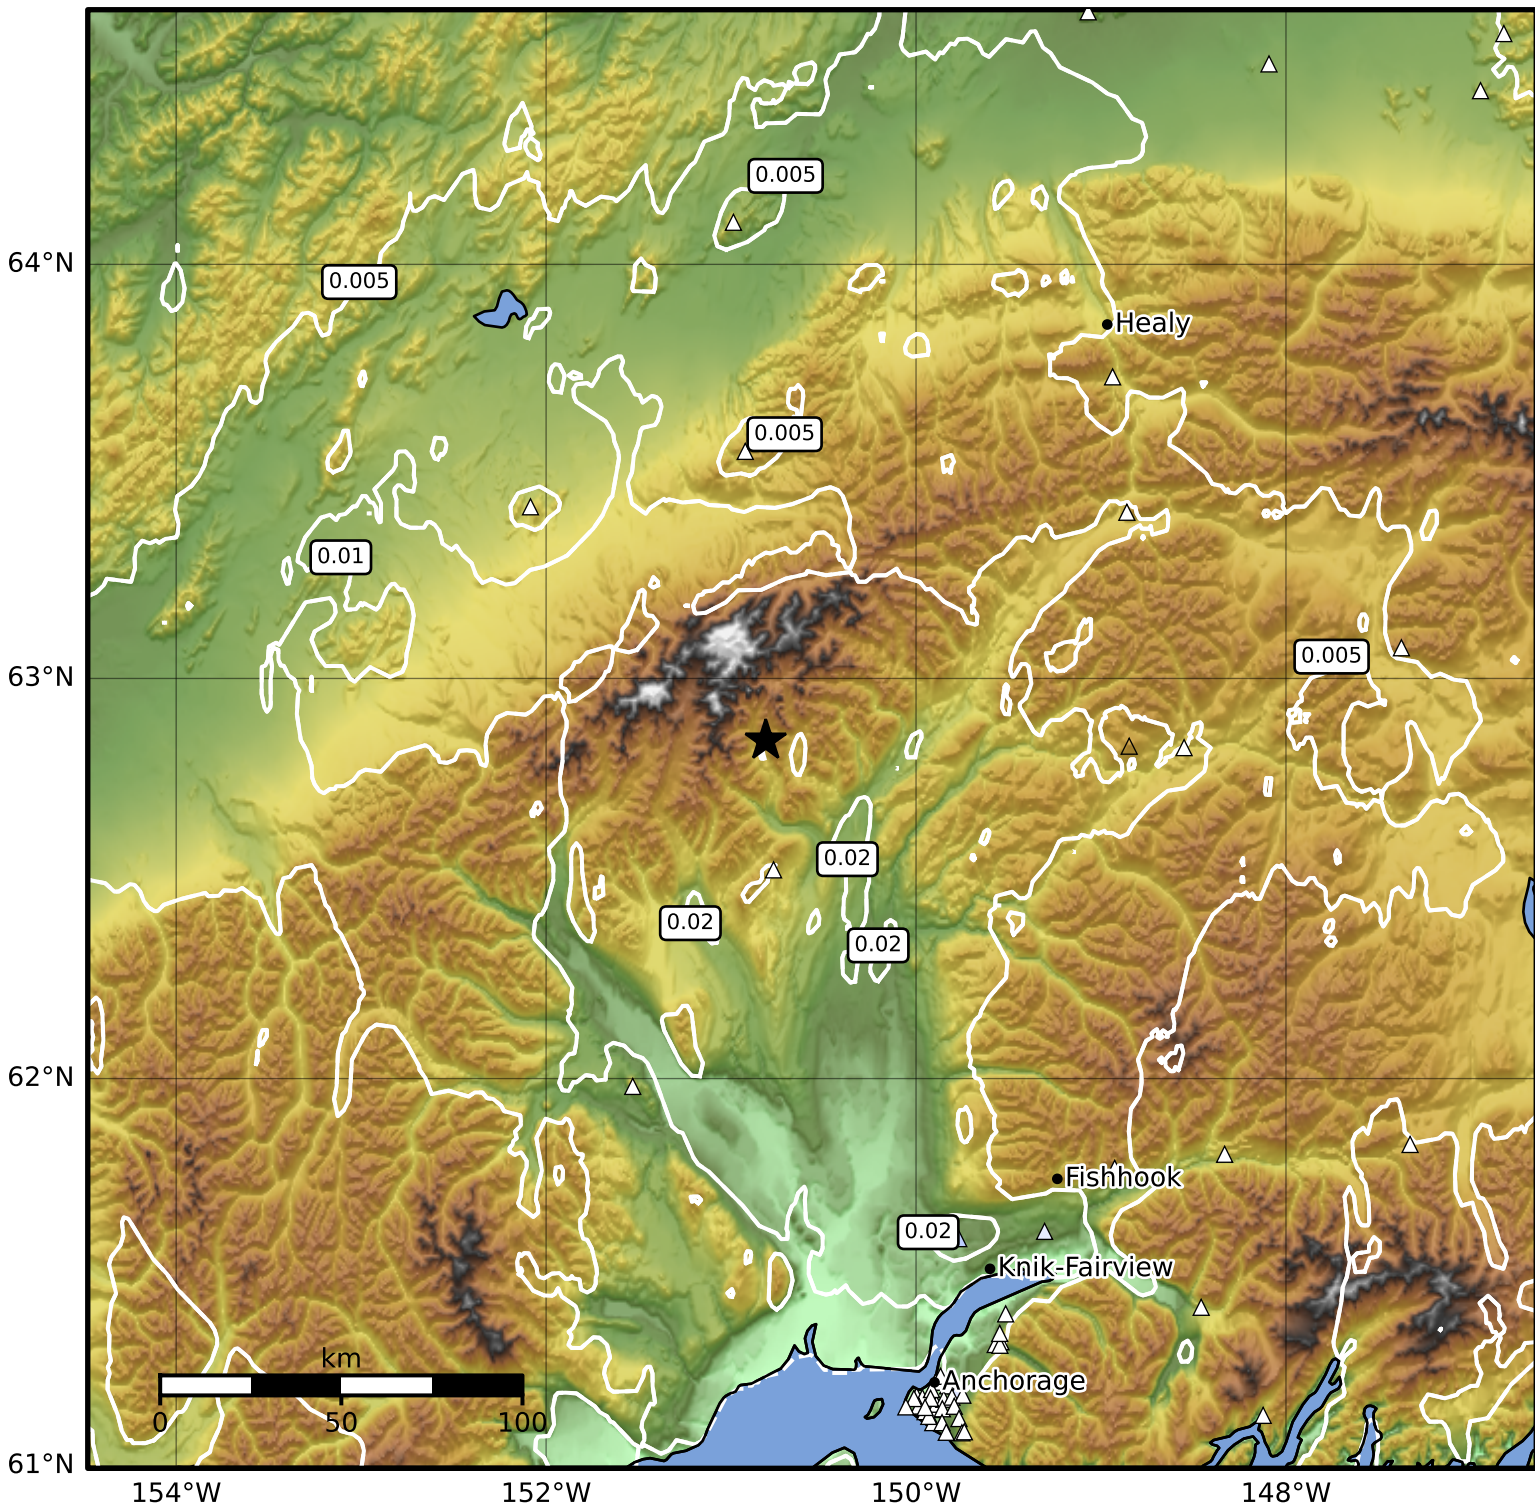

Peak Ground Velocity Map Alaska Earthquake Center
 ShakeMap: 69 km (43 miles) NNW of Talkeetna
 Feb 25, 2025 11:07:03 UTC M3.6 N62.85 W150.81 Depth: 97.9km ID:ak0252ksopkj

PGV (cm/s)	0.1	0.2	0.5	1	2	5	10	20	50	100	200
------------	-----	-----	-----	---	---	---	----	----	----	-----	-----

Scale based on Worden et al. (2012)

Version 2: Processed 2025-02-25T18:06:58Z

△ Seismic Instrument ○ Reported Intensity

★ Epicenter