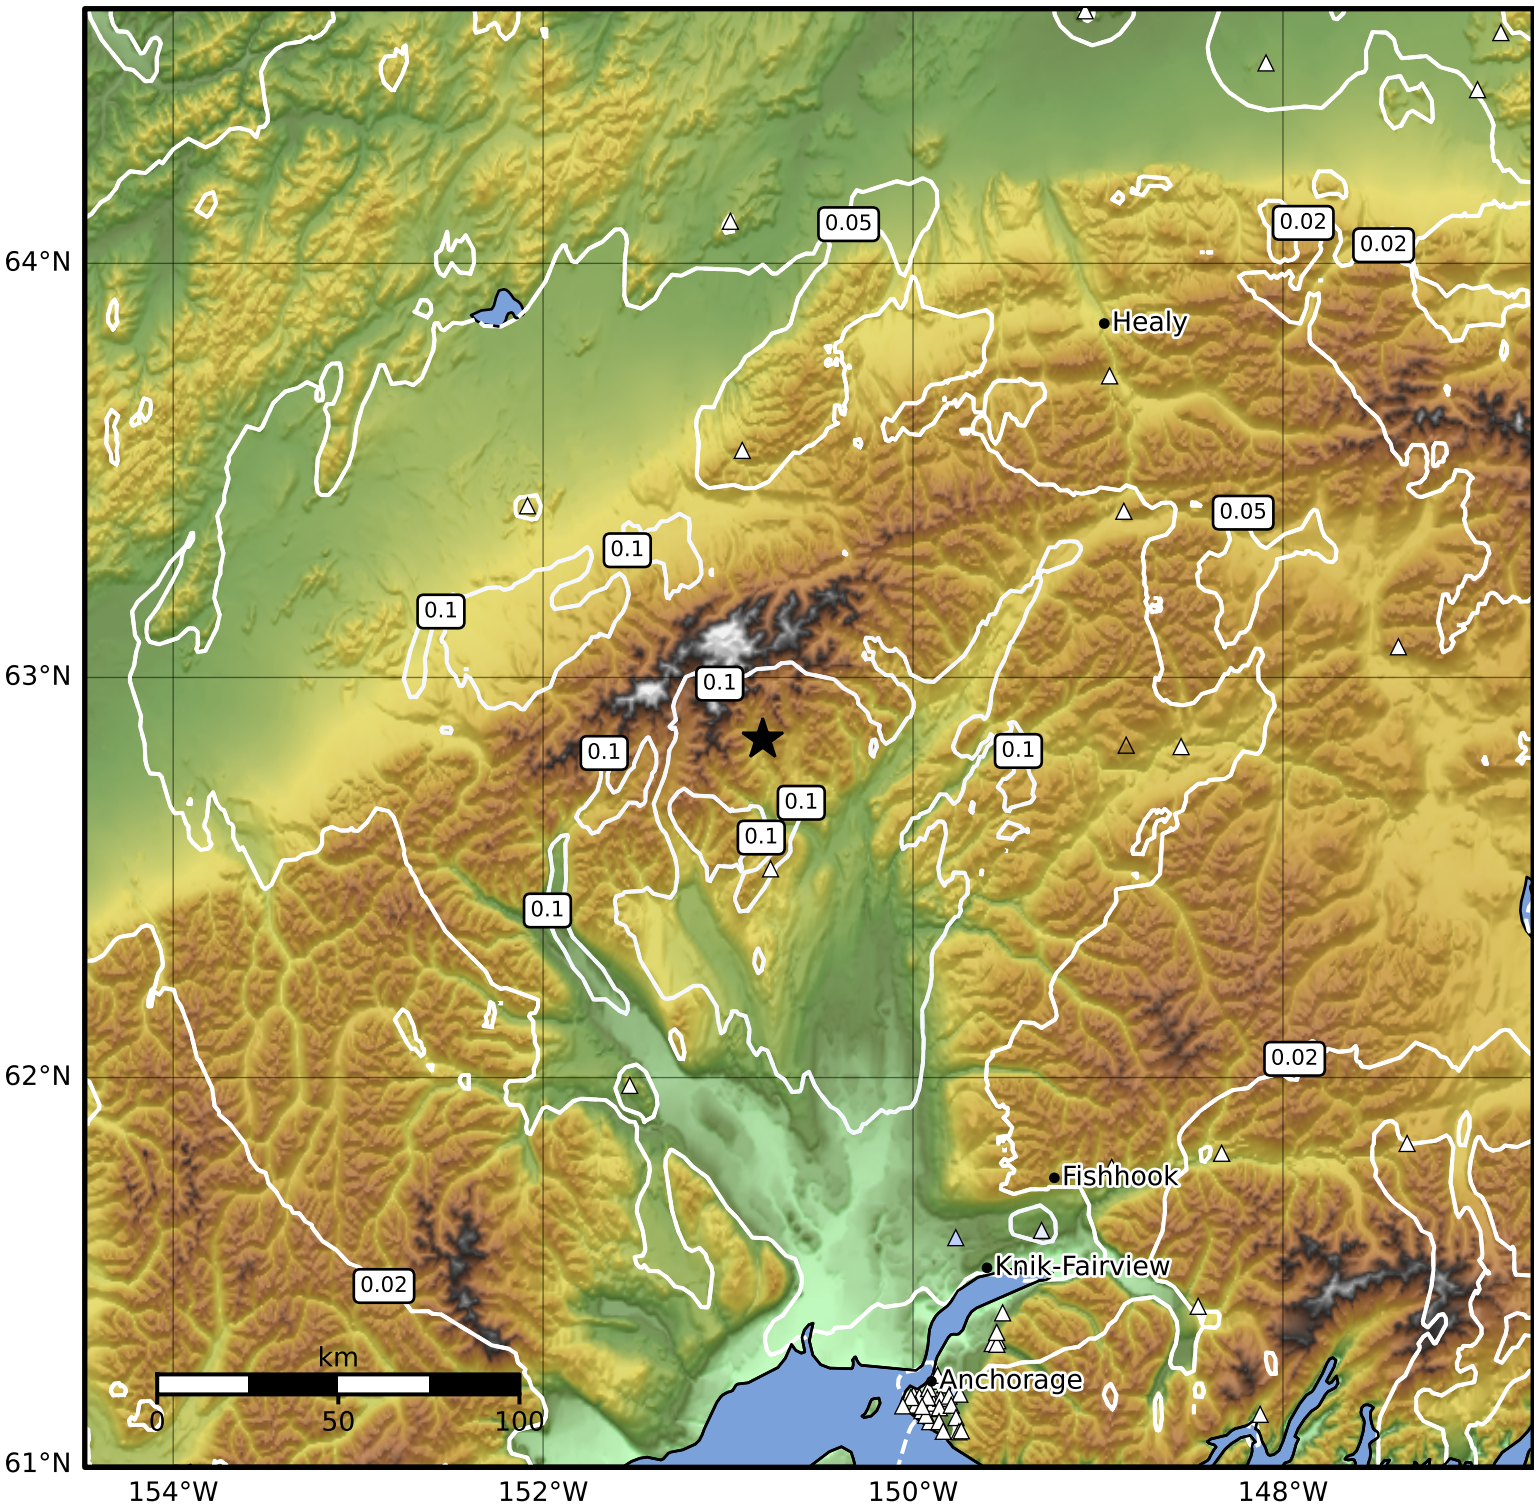

0.3 Second Peak Spectral Acceleration Map Alaska Earthquake Center  
 ShakeMap: 69 km (43 miles) NNW of Talkeetna  
 Feb 25, 2025 11:07:03 UTC M3.6 N62.85 W150.81 Depth: 97.9km ID:ak0252ksopkj

<b>SA(0.3) (%g)</b>	<b>0.1</b>	<b>0.2</b>	<b>0.5</b>	<b>1</b>	<b>2</b>	<b>5</b>	<b>10</b>	<b>20</b>	<b>50</b>	<b>100</b>	<b>200</b>
---------------------	------------	------------	------------	----------	----------	----------	-----------	-----------	-----------	------------	------------

Scale based on Worden et al. (2012)

Version 2: Processed 2025-02-25T18:06:58Z

△ Seismic Instrument ○ Reported Intensity

★ Epicenter