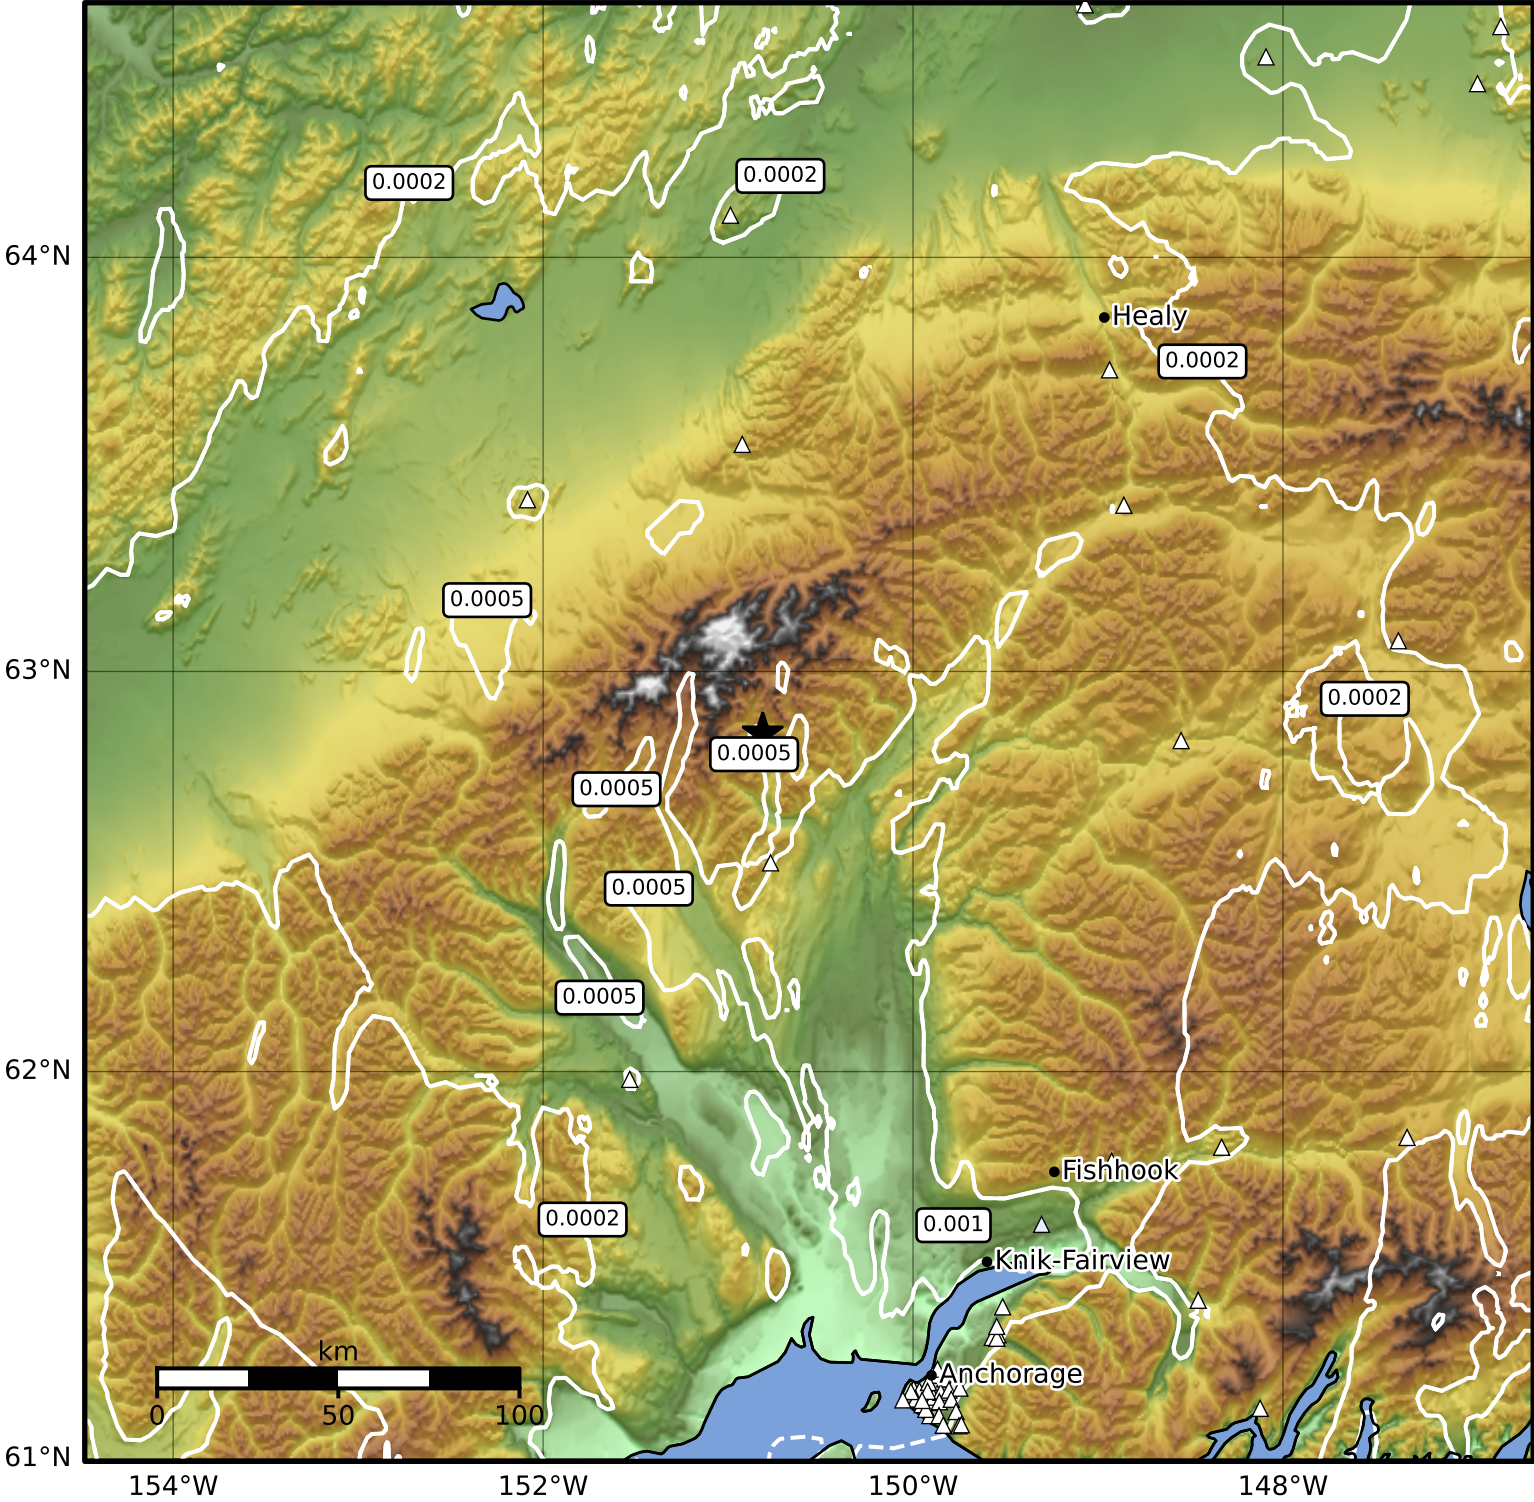

3.0 Second Peak Spectral Acceleration Map Alaska Earthquake Center
 ShakeMap: 69 km (43 miles) NNW of Talkeetna
 Feb 25, 2025 11:07:03 UTC M3.6 N62.85 W150.81 Depth: 97.9km ID:ak0252ksopkj

Scale based on Worden et al. (2012)

Version 2: Processed 2025-02-25T18:06:58Z

△ Seismic Instrument ○ Reported Intensity ★ Epicenter