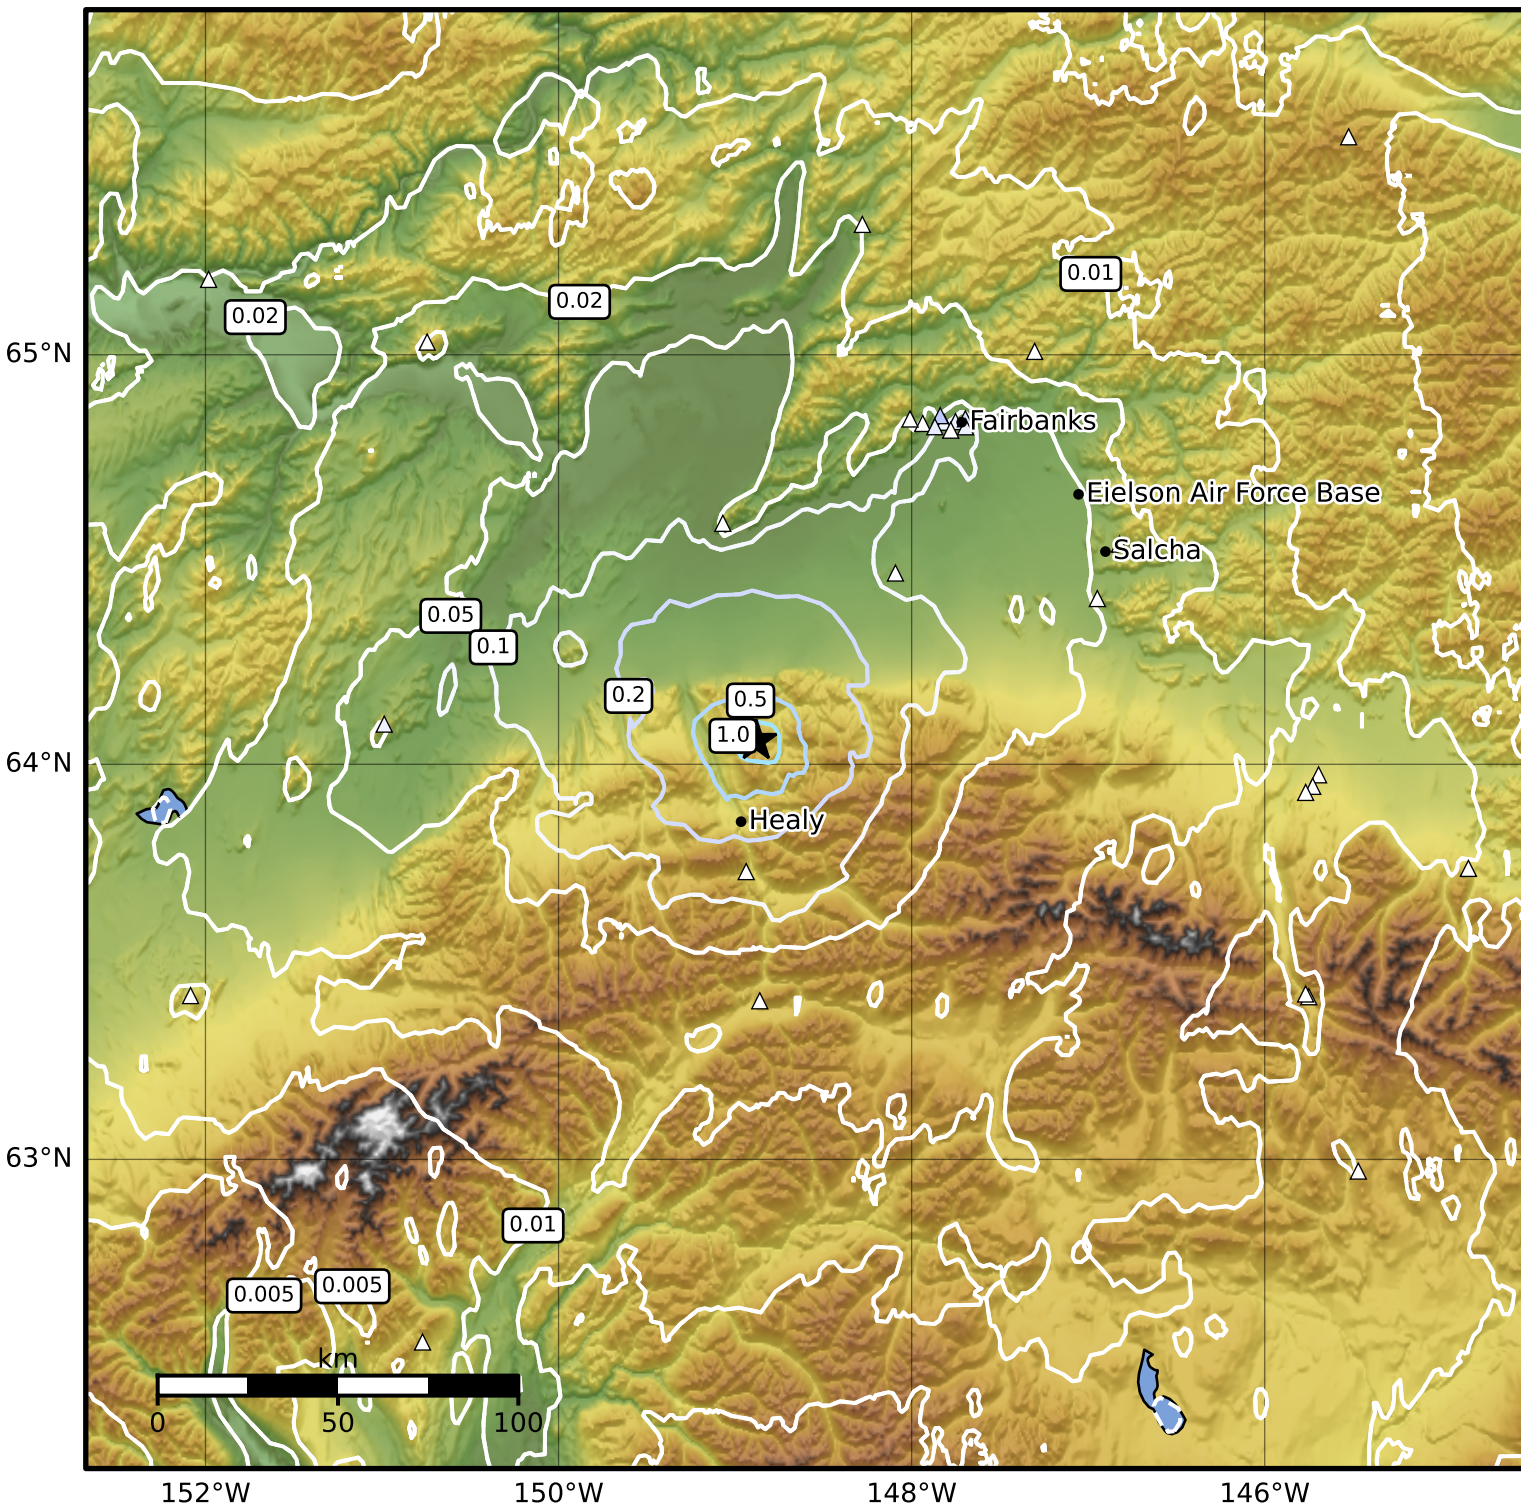

0.3 Second Peak Spectral Acceleration Map Alaska Earthquake Center
 ShakeMap: 23 km (14 miles) N of Healy
 Feb 25, 2025 17:43:36 UTC M3.6 N64.06 W148.88 Depth: 9.3km ID:ak0252kwh3hq

SA(0.3) (%g)	0.1	0.2	0.5	1	2	5	10	20	50	100	200
---------------------	------------	------------	------------	----------	----------	----------	-----------	-----------	-----------	------------	------------

Scale based on Worden et al. (2012)

Version 1: Processed 2025-02-25T17:54:27Z

△ Seismic Instrument ○ Reported Intensity

★ Epicenter