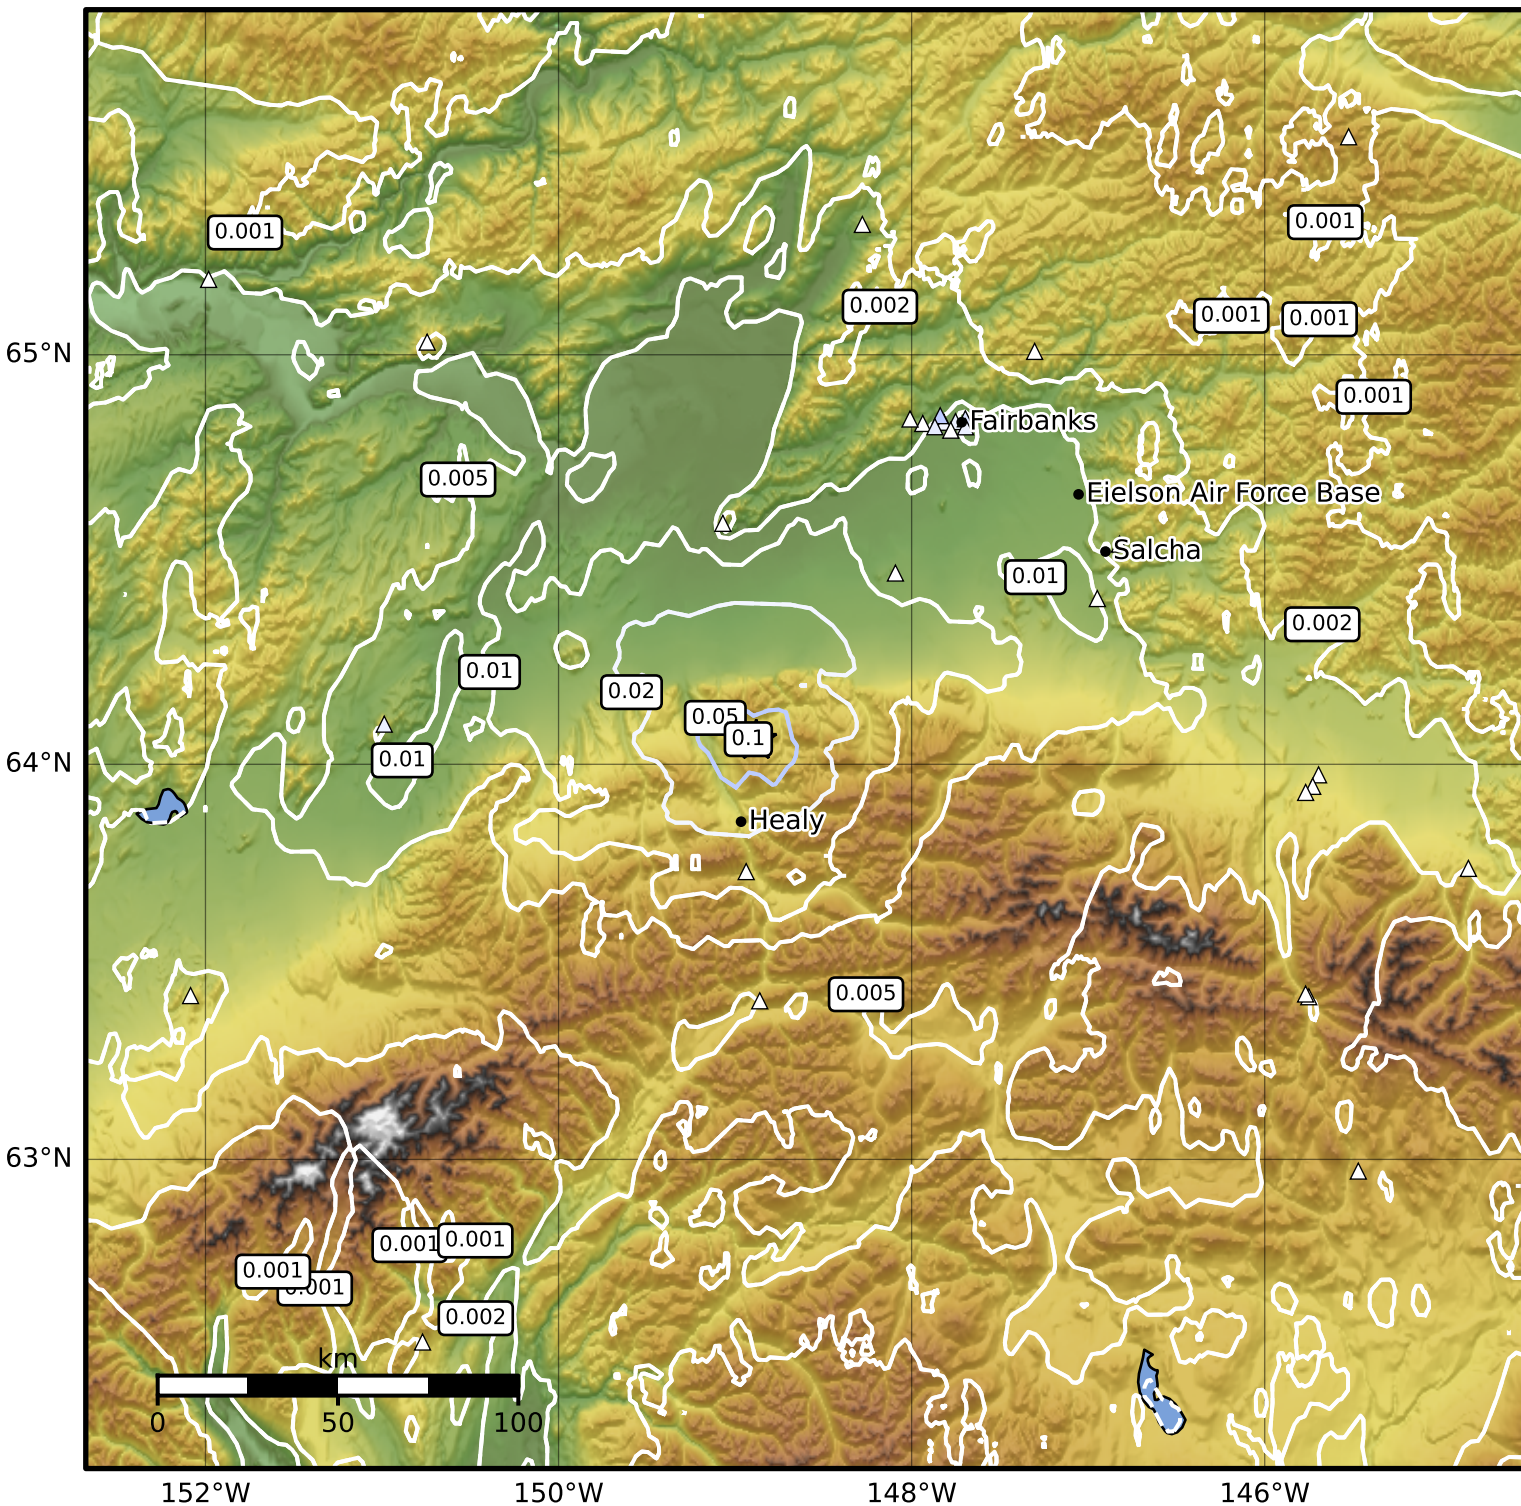

1.0 Second Peak Spectral Acceleration Map Alaska Earthquake Center
 ShakeMap: 23 km (14 miles) N of Healy
 Feb 25, 2025 17:43:36 UTC M3.6 N64.06 W148.88 Depth: 9.3km ID:ak0252kwh3hq

Scale based on Worden et al. (2012)

Version 1: Processed 2025-02-25T17:54:27Z

△ Seismic Instrument ○ Reported Intensity

★ Epicenter