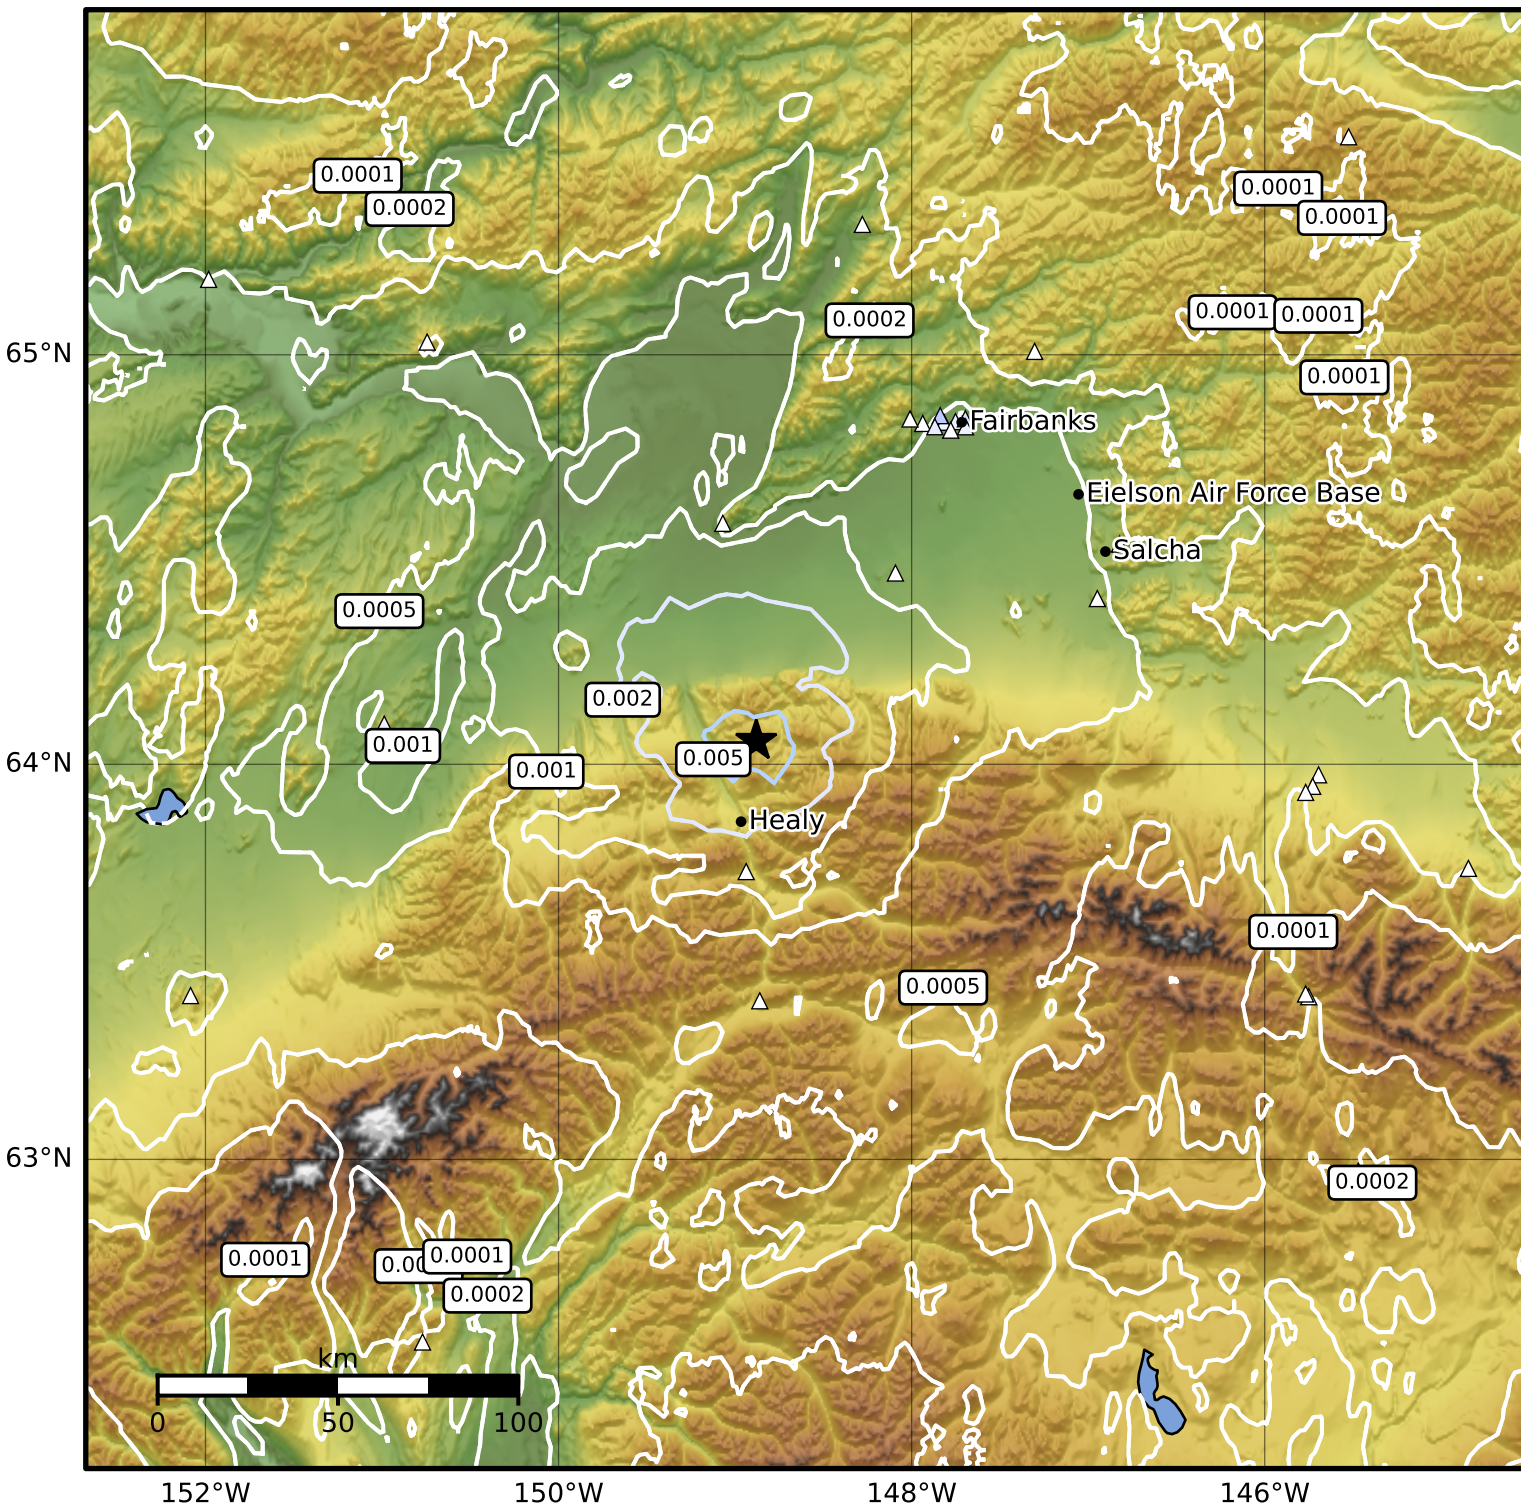

3.0 Second Peak Spectral Acceleration Map Alaska Earthquake Center
ShakeMap: 23 km (14 miles) N of Healy
Feb 25, 2025 17:43:36 UTC M3.6 N64.06 W148.88 Depth: 9.3km ID:ak0252kwh3hq

Scale based on Worden et al. (2012)

Version 1: Processed 2025-02-25T17:54:27Z

△ Seismic Instrument ○ Reported Intensity

★ Epicenter