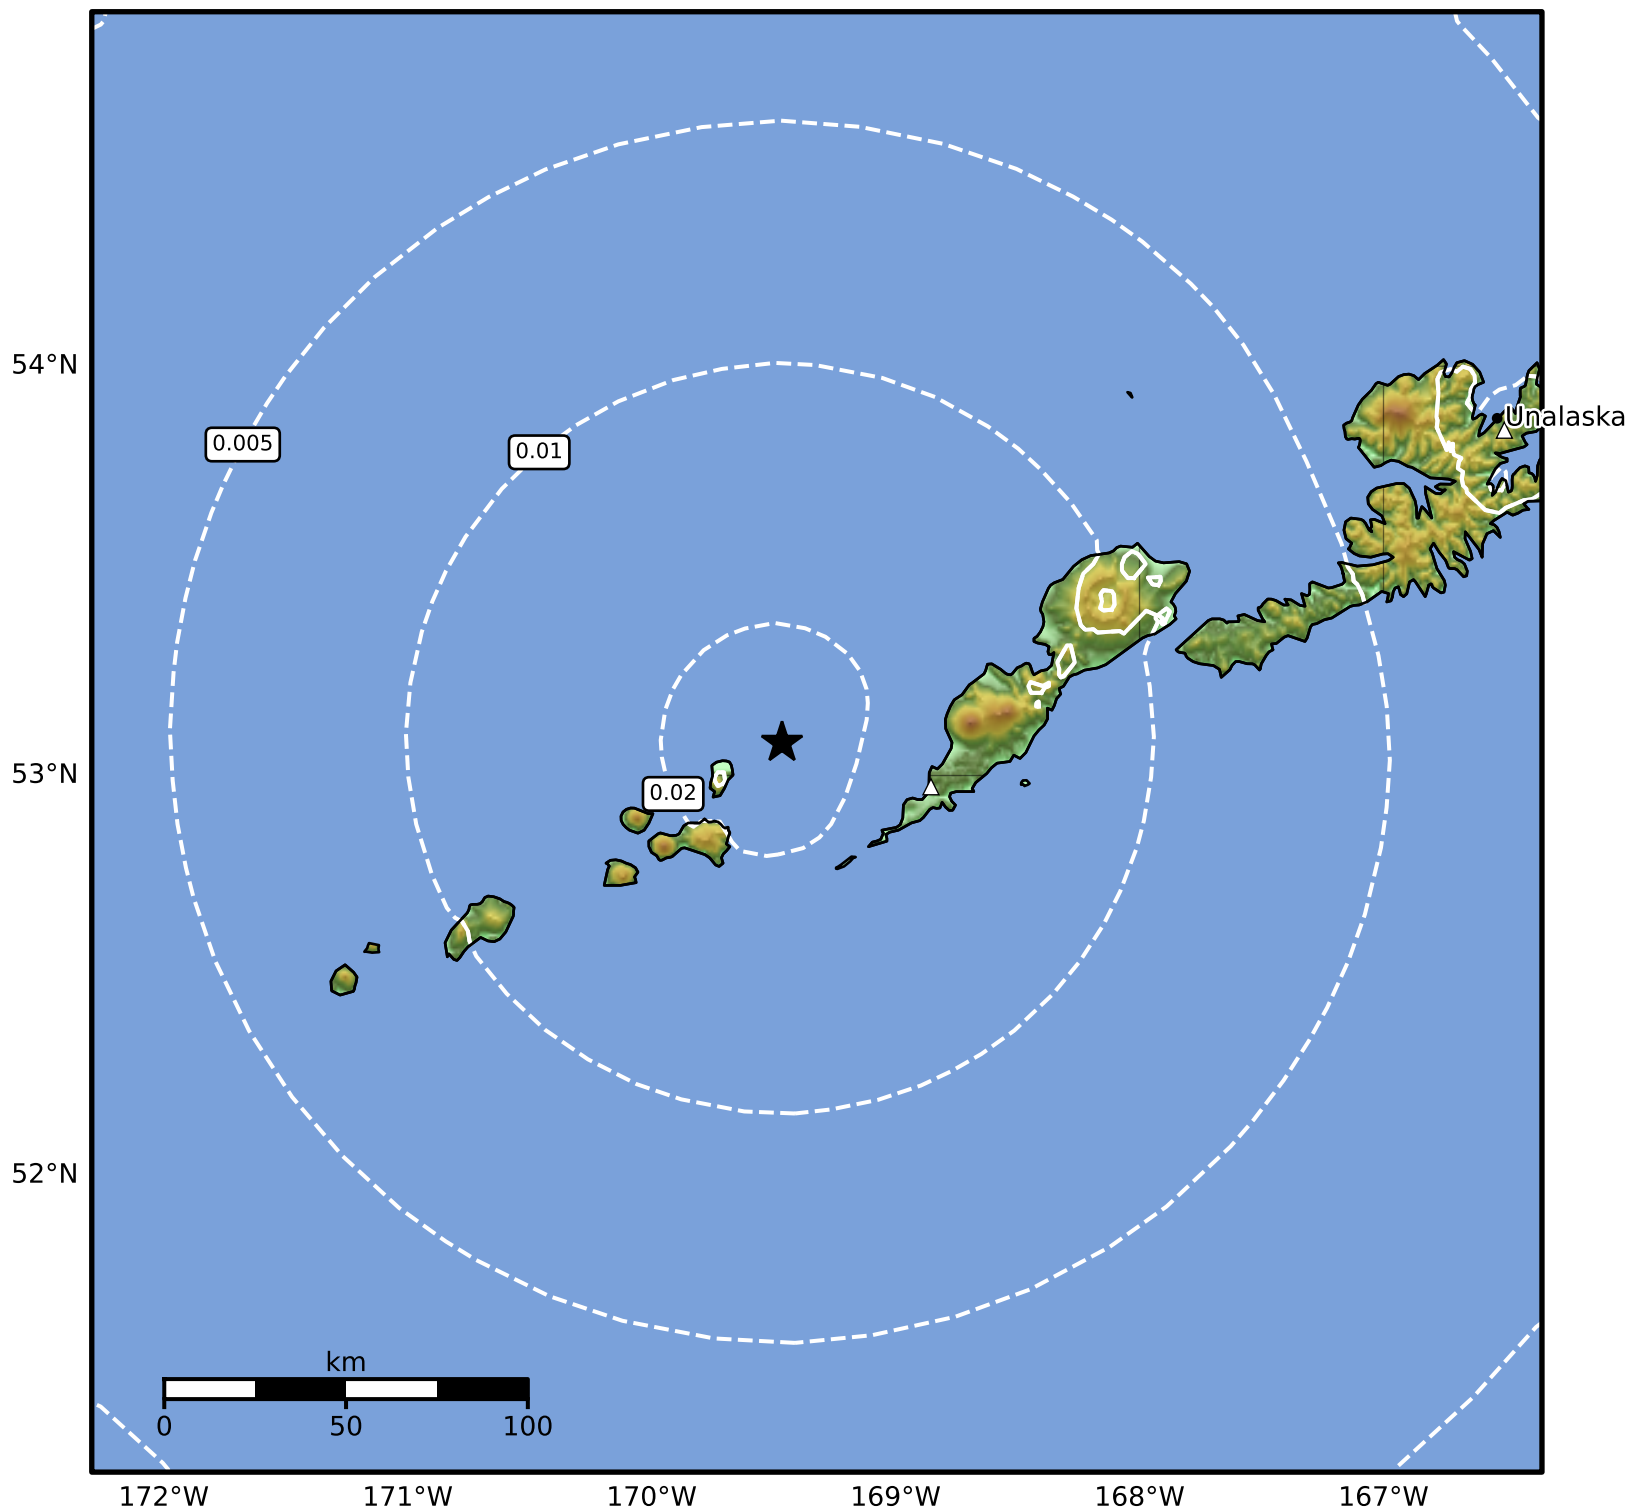

Peak Ground Velocity Map Alaska Earthquake Center  
ShakeMap: 43 km (27 miles) WNW of Nikolski  
Feb 26, 2025 13:48:20 UTC M3.6 N53.08 W169.47 Depth: 94.6km ID:ak0252mhnr2c

Scale based on Worden et al. (2012)

Version 1: Processed 2025-02-26T17:16:29Z

△ Seismic Instrument    ○ Reported Intensity    ★ Epicenter