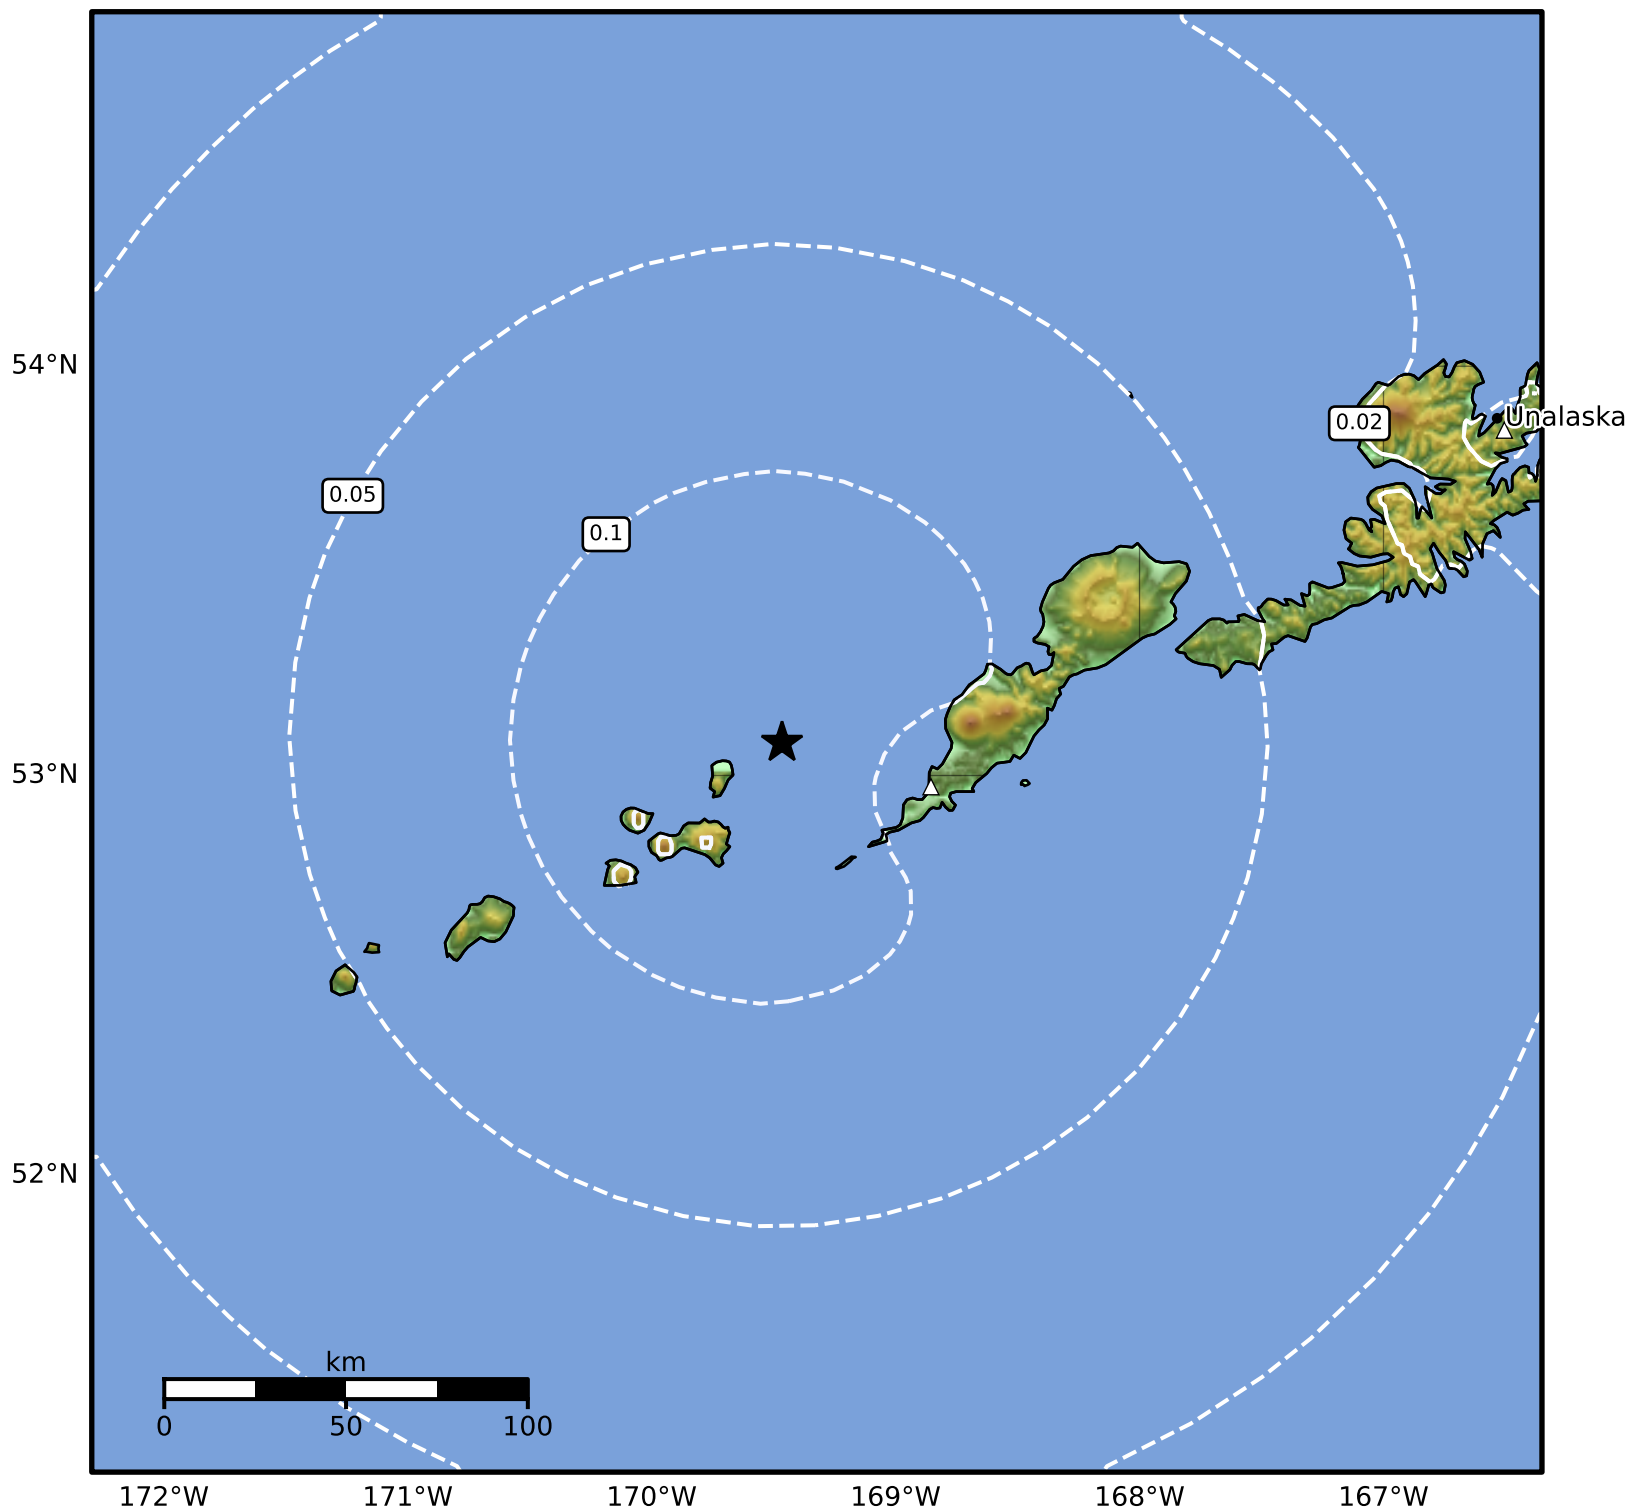

0.3 Second Peak Spectral Acceleration Map Alaska Earthquake Center
ShakeMap: 43 km (27 miles) WNW of Nikolski
Feb 26, 2025 13:48:20 UTC M3.6 N53.08 W169.47 Depth: 94.6km ID:ak0252mhnr2c

SA(0.3) (%g)	0.1	0.2	0.5	1	2	5	10	20	50	100	200
--------------	-----	-----	-----	---	---	---	----	----	----	-----	-----

Scale based on Worden et al. (2012)

△ Seismic Instrument ○ Reported Intensity

★ Epicenter

Version 1: Processed 2025-02-26T17:16:29Z