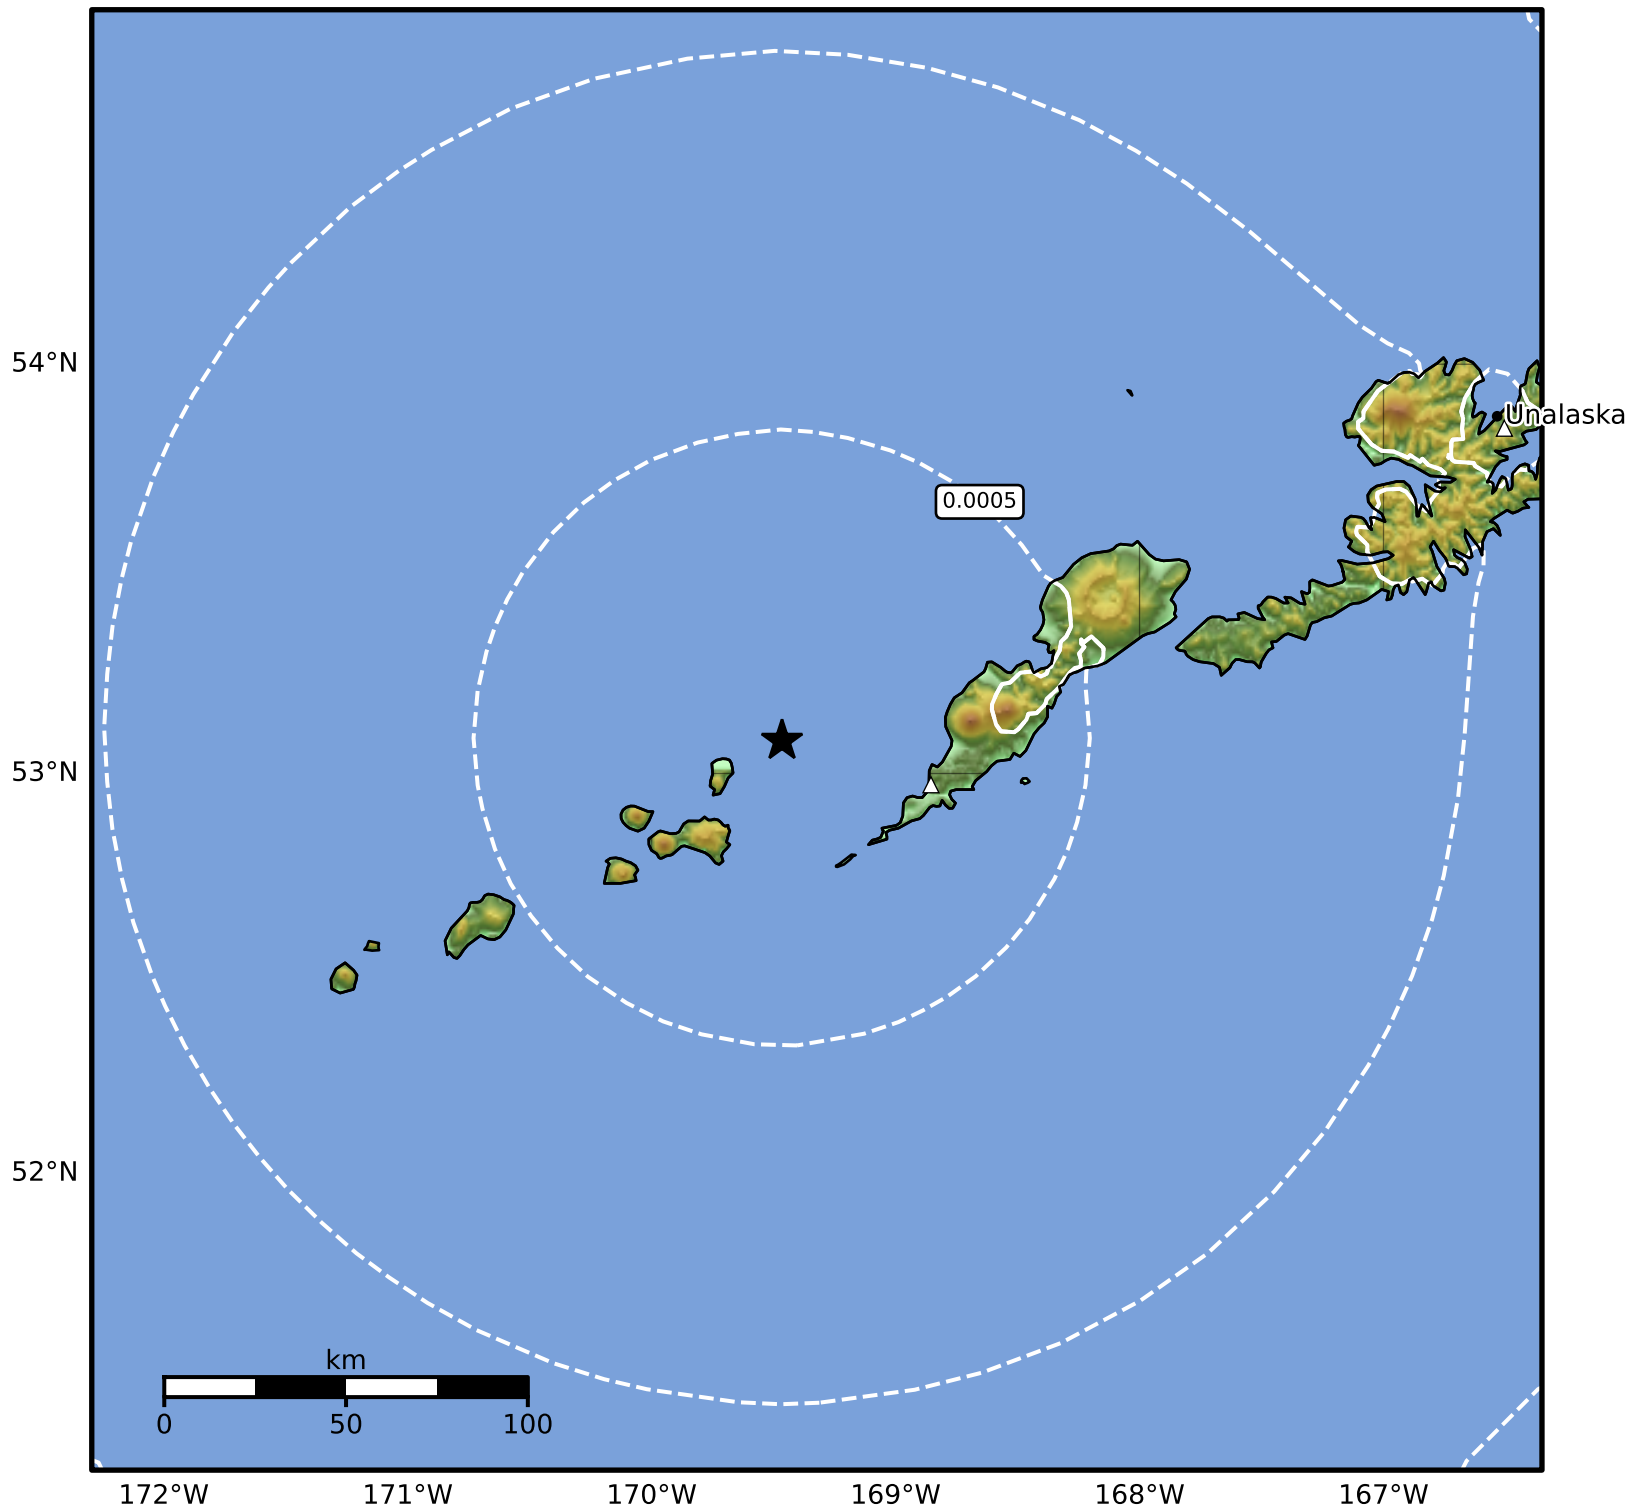

3.0 Second Peak Spectral Acceleration Map Alaska Earthquake Center  
ShakeMap: 43 km (27 miles) WNW of Nikolski  
Feb 26, 2025 13:48:20 UTC M3.6 N53.08 W169.47 Depth: 94.6km ID:ak0252mhnr2c

Scale based on Worden et al. (2012)

Version 1: Processed 2025-02-26T17:16:29Z

△ Seismic Instrument ○ Reported Intensity

★ Epicenter