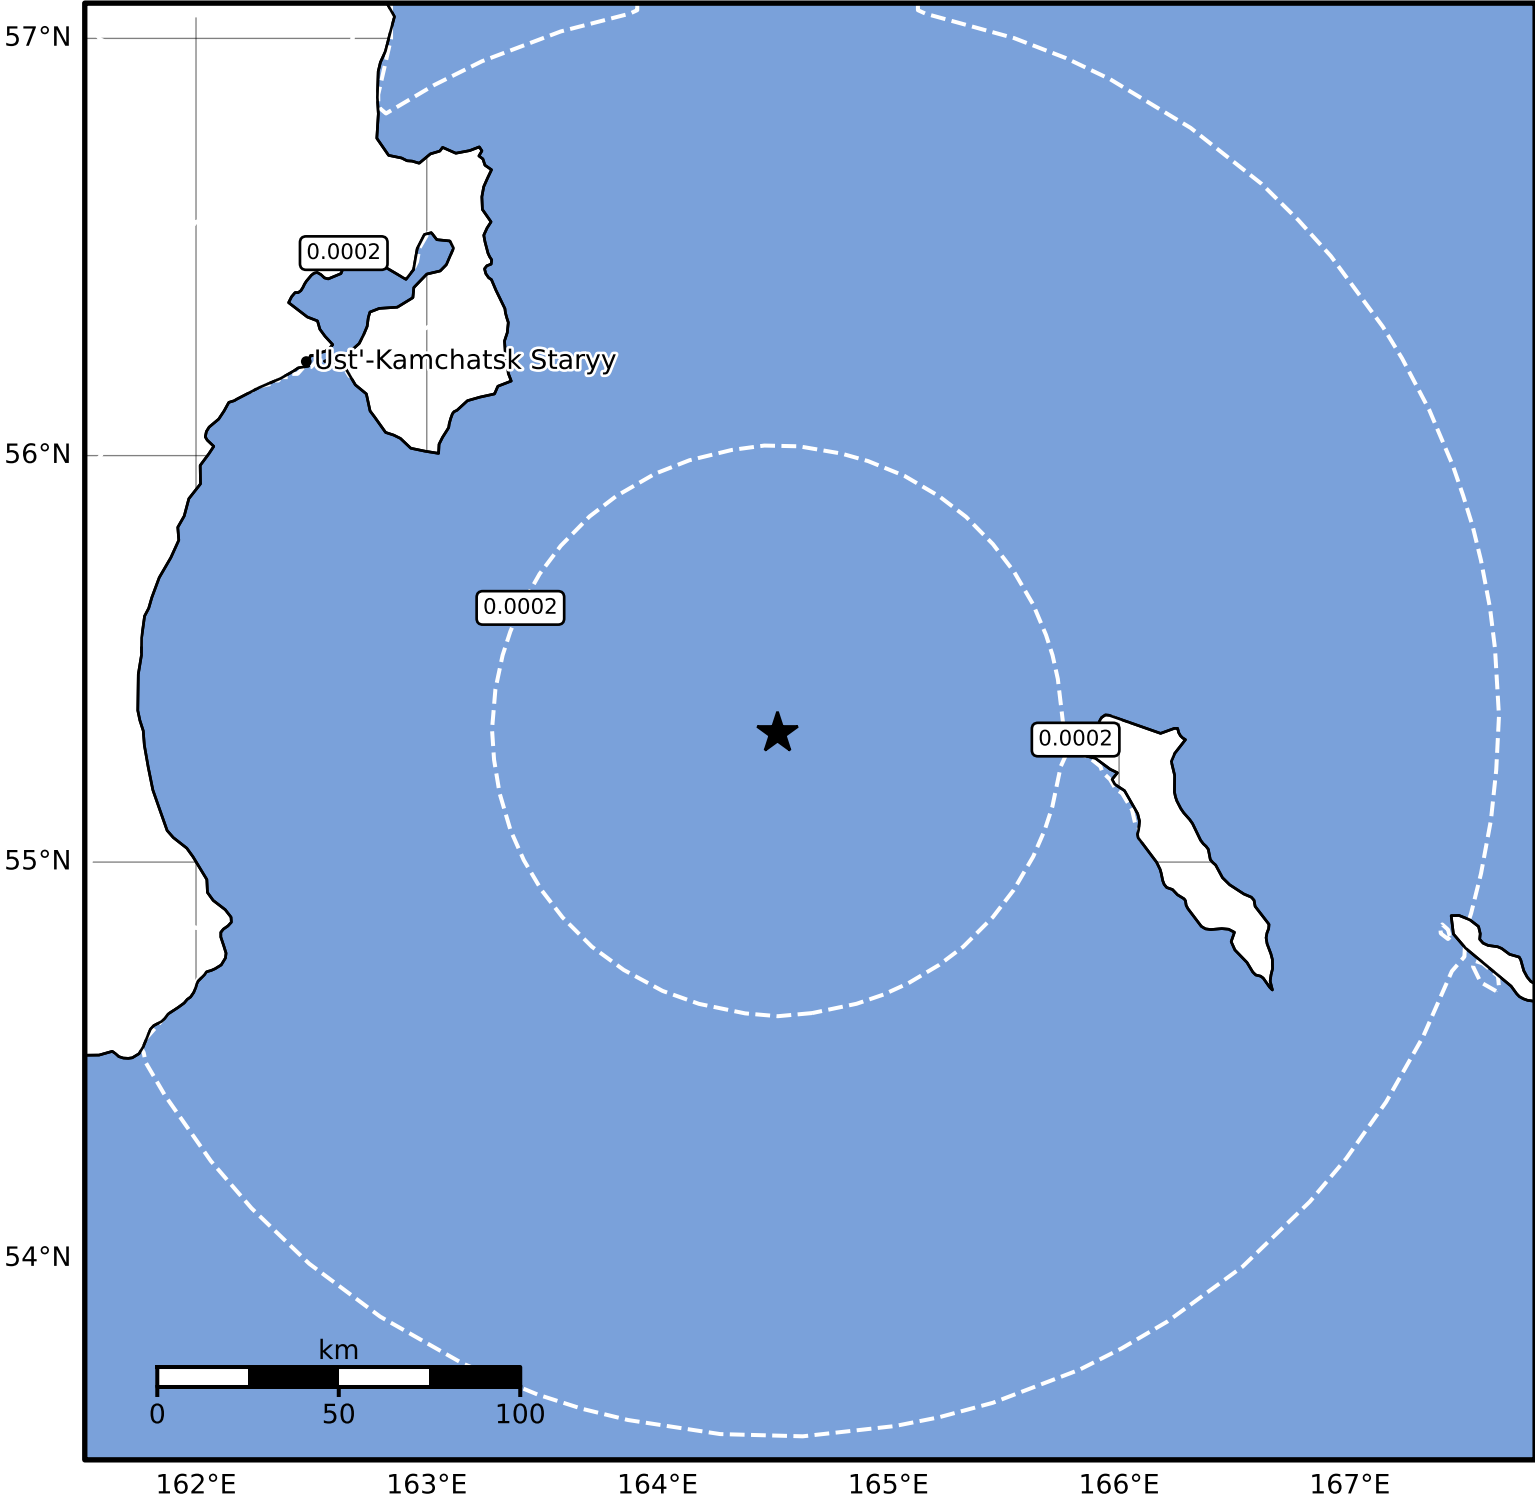

3.0 Second Peak Spectral Acceleration Map Alaska Earthquake Center
ShakeMap: 109 km (68 miles) WNW of Bering Is, Komandorsky
Feb 26, 2025 16:15:36 UTC M3.6 N55.32 E164.52 Depth: 140.2km ID:ak0252mj9f2p

Scale based on Worden et al. (2012)

Version 1: Processed 2025-02-26T16:21:25Z

△ Seismic Instrument ○ Reported Intensity

★ Epicenter