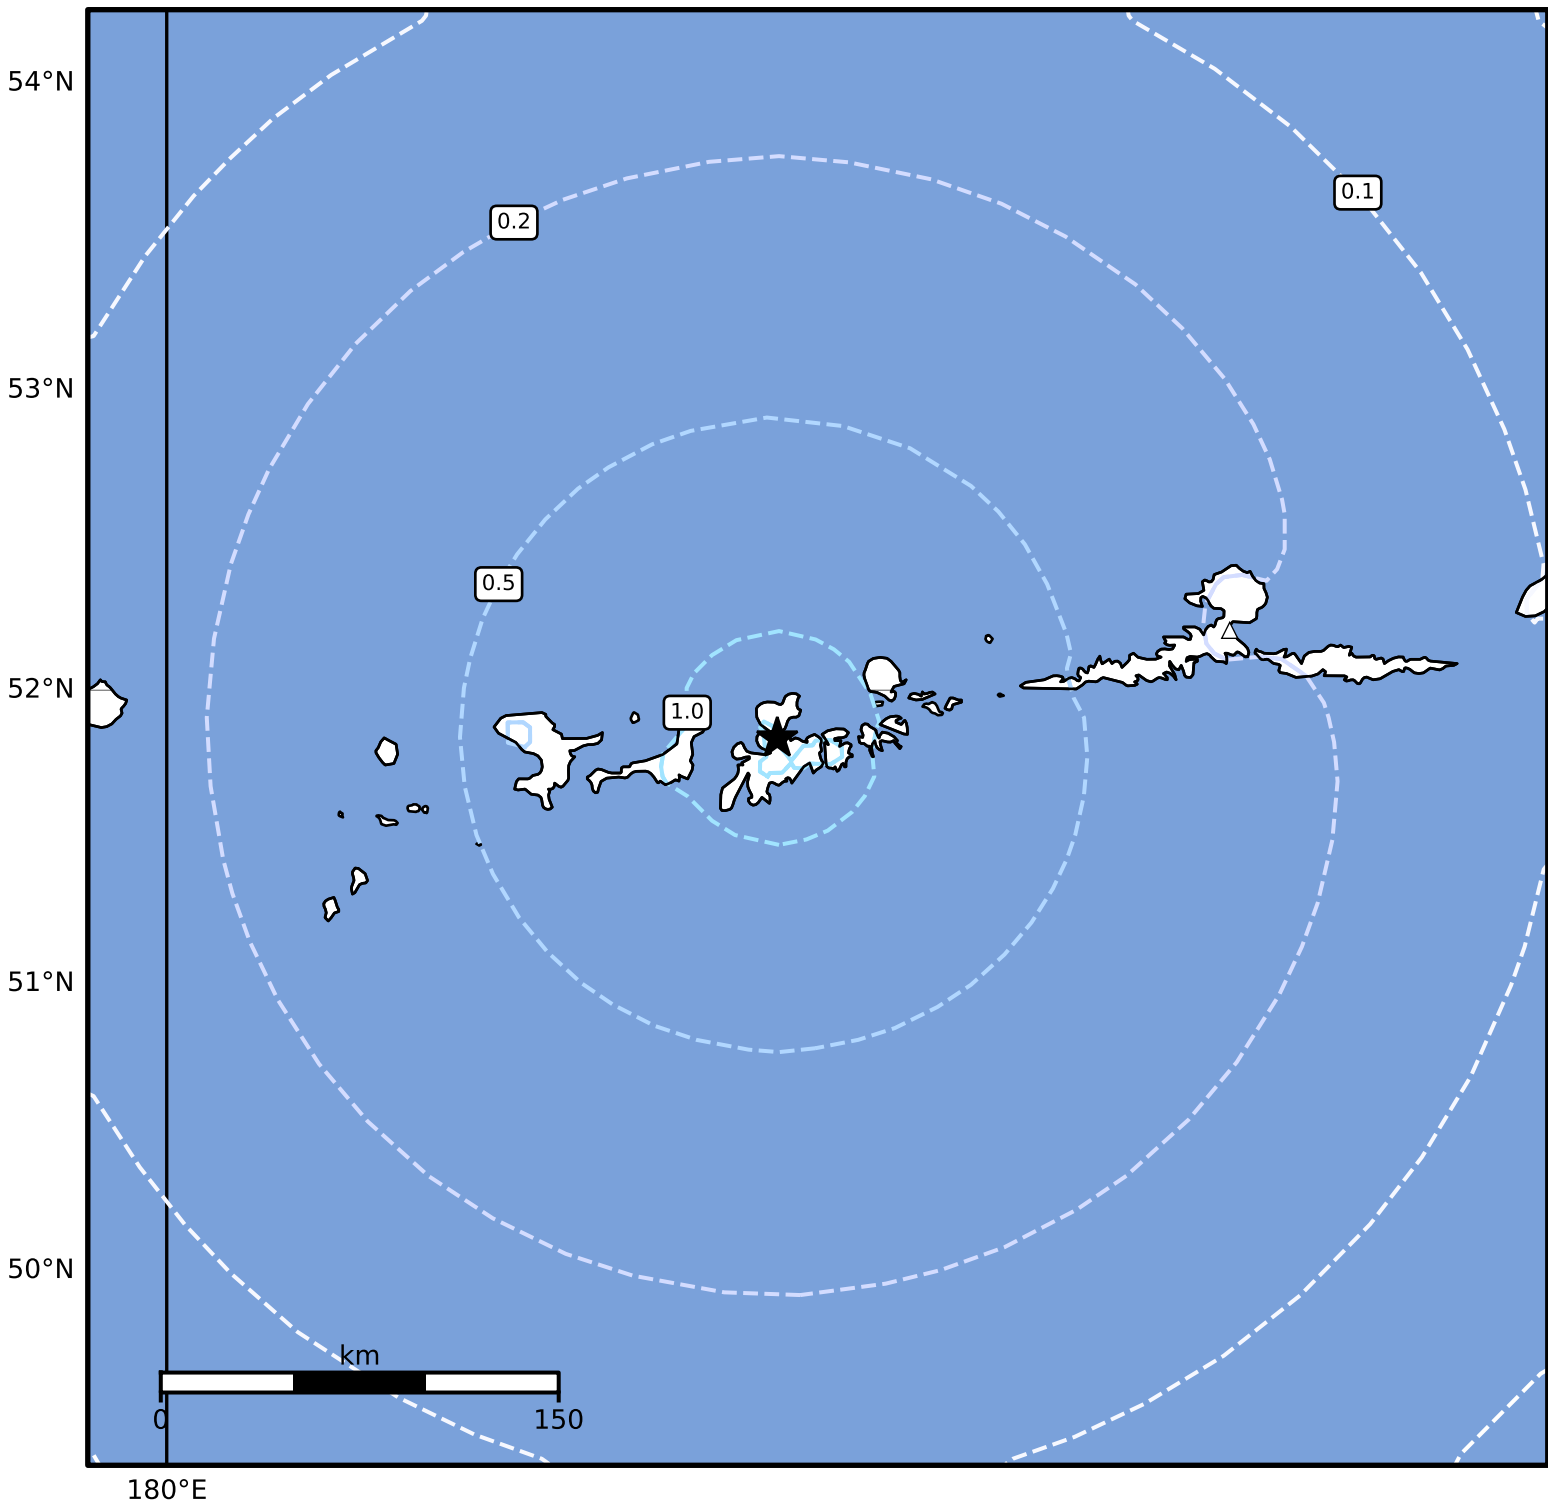

0.3 Second Peak Spectral Acceleration Map Alaska Earthquake Center
ShakeMap: 4 km (2 miles) SSW of Adak
Feb 27, 2025 21:48:25 UTC M5.0 N51.84 W176.67 Depth: 111.7km ID:ak0252o9yl4l

SA(0.3) (%g)	0.1	0.2	0.5	1	2	5	10	20	50	100	200
--------------	-----	-----	-----	---	---	---	----	----	----	-----	-----

Scale based on Worden et al. (2012)

Version 2: Processed 2025-02-27T22:08:24Z

△ Seismic Instrument ○ Reported Intensity

★ Epicenter