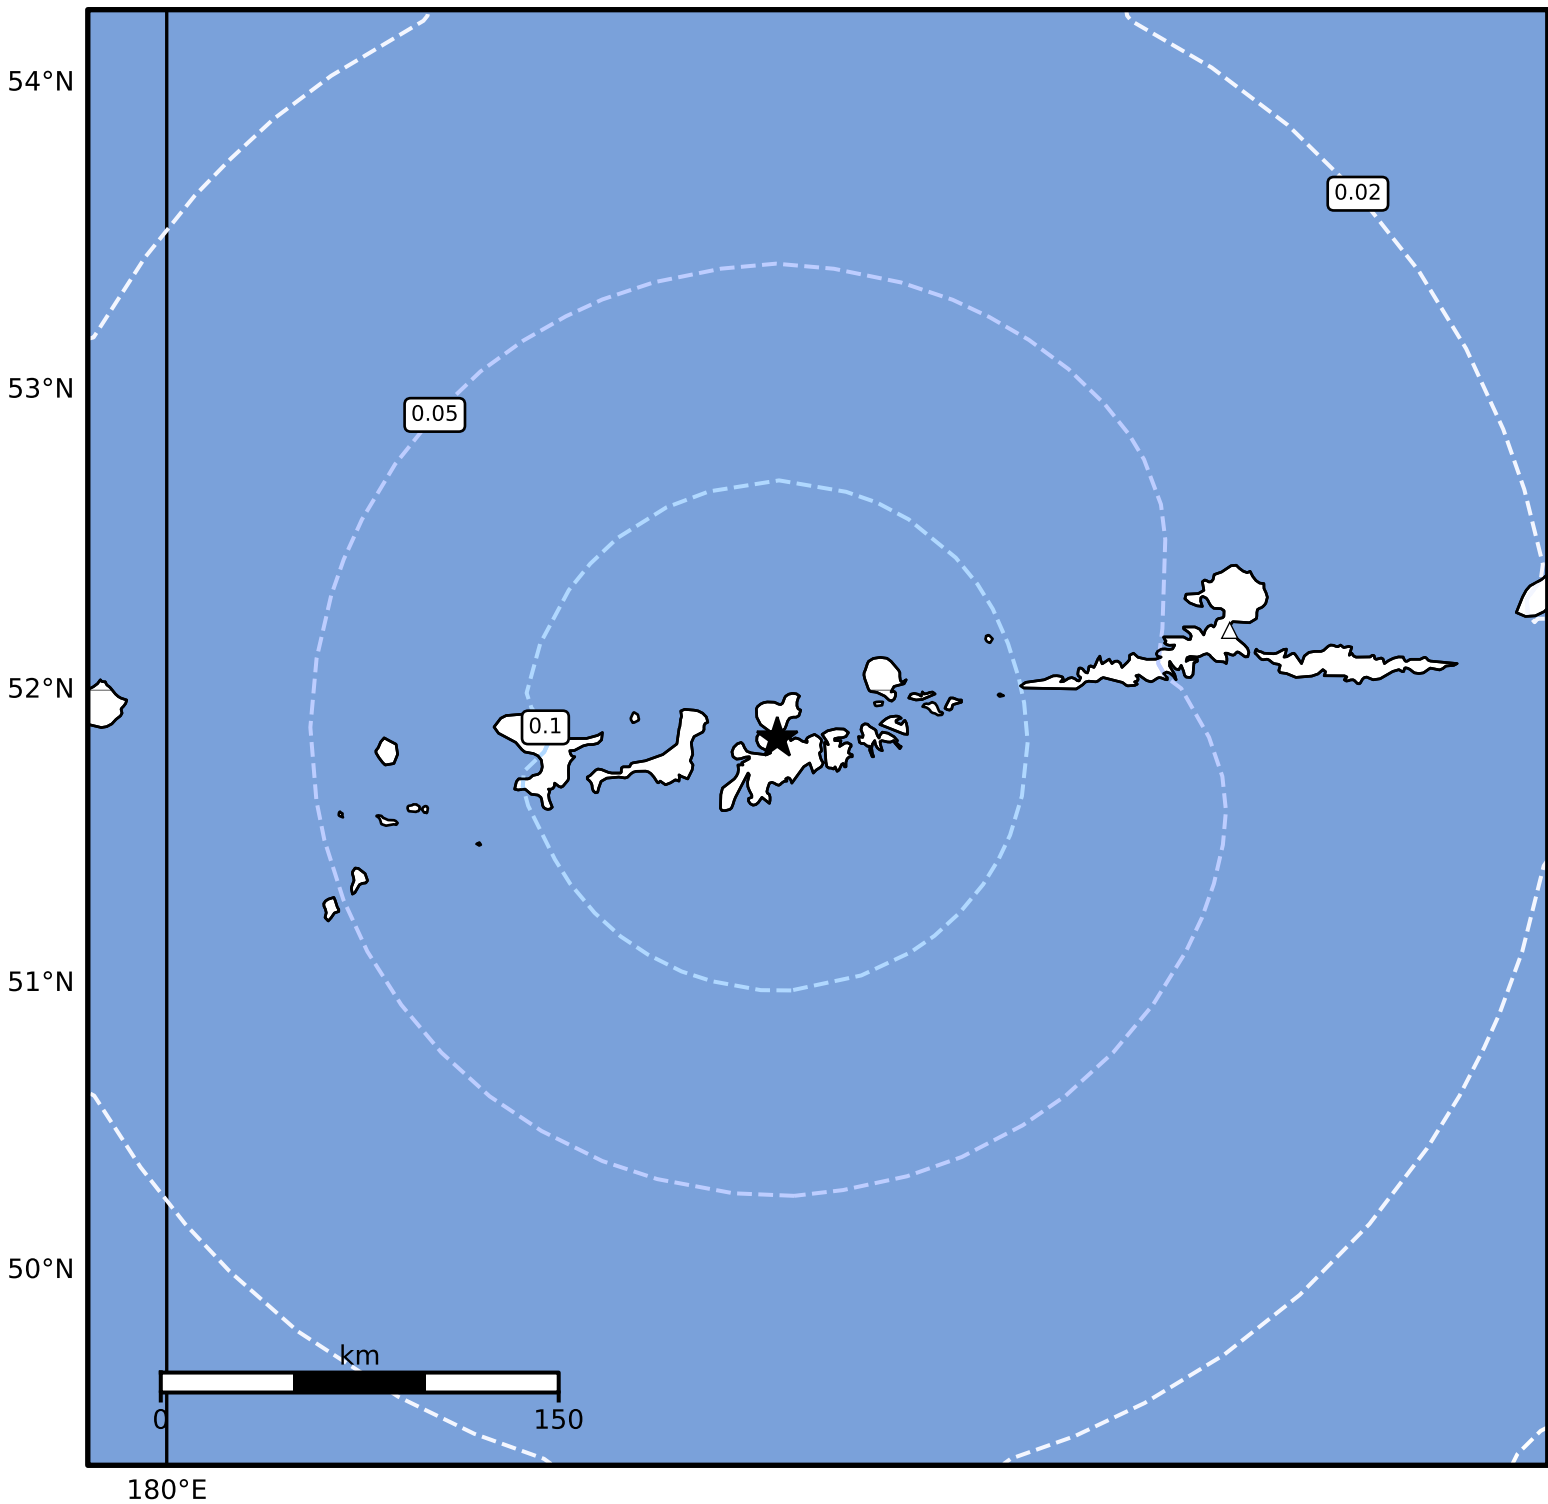

1.0 Second Peak Spectral Acceleration Map Alaska Earthquake Center  
ShakeMap: 4 km (2 miles) SSW of Adak  
Feb 27, 2025 21:48:25 UTC M5.0 N51.84 W176.67 Depth: 111.7km ID:ak0252o9yl4l

SA(1.0) (%g)	0.1	0.2	0.5	1	2	5	10	20	50	100	200
--------------	-----	-----	-----	---	---	---	----	----	----	-----	-----

Scale based on Worden et al. (2012)

Version 2: Processed 2025-02-27T22:08:24Z

△ Seismic Instrument ○ Reported Intensity

★ Epicenter