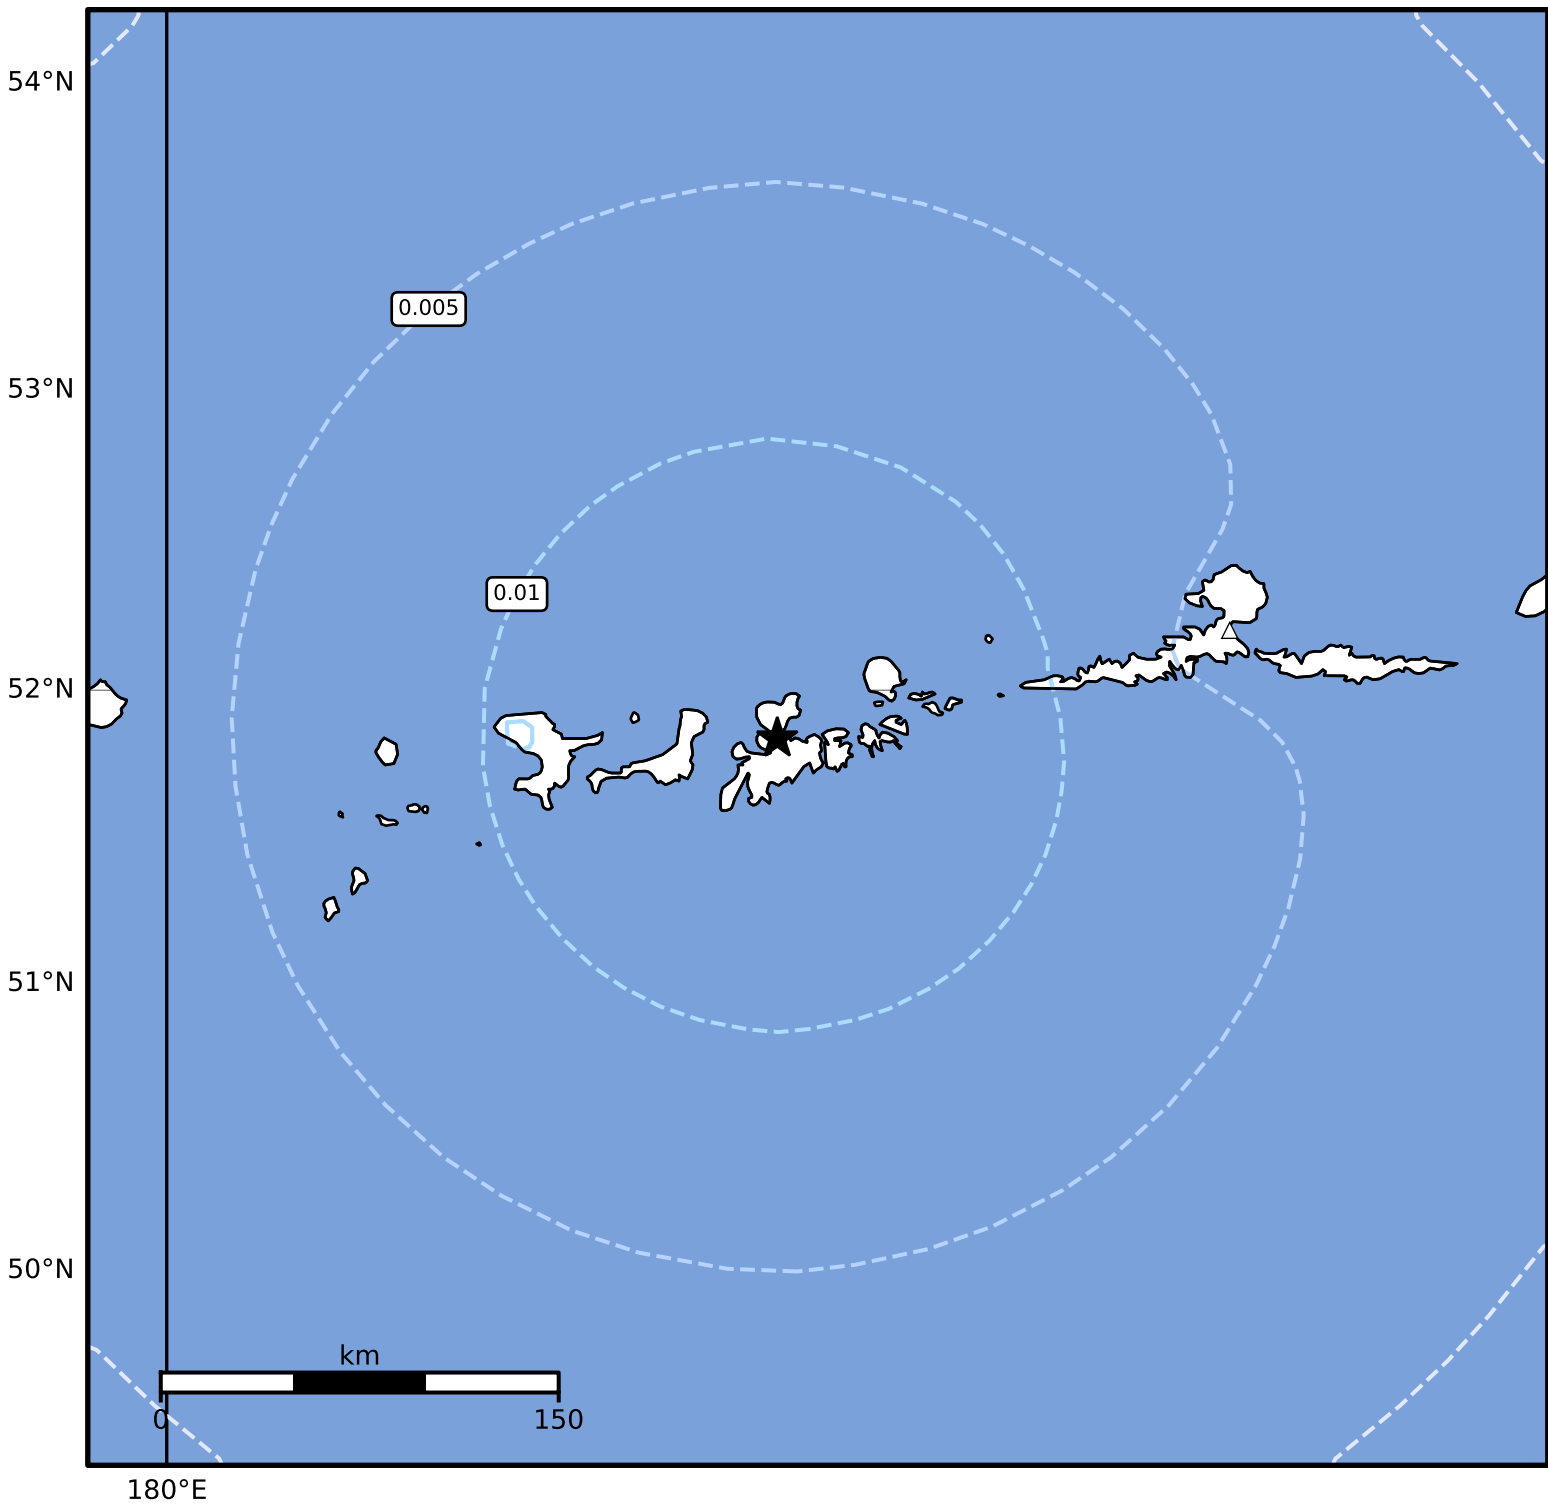

3.0 Second Peak Spectral Acceleration Map Alaska Earthquake Center
ShakeMap: 4 km (2 miles) SSW of Adak
Feb 27, 2025 21:48:25 UTC M5.0 N51.84 W176.67 Depth: 111.7km ID:ak0252o9yl4l

Scale based on Worden et al. (2012)

Version 2: Processed 2025-02-27T22:08:24Z

△ Seismic Instrument ○ Reported Intensity

★ Epicenter