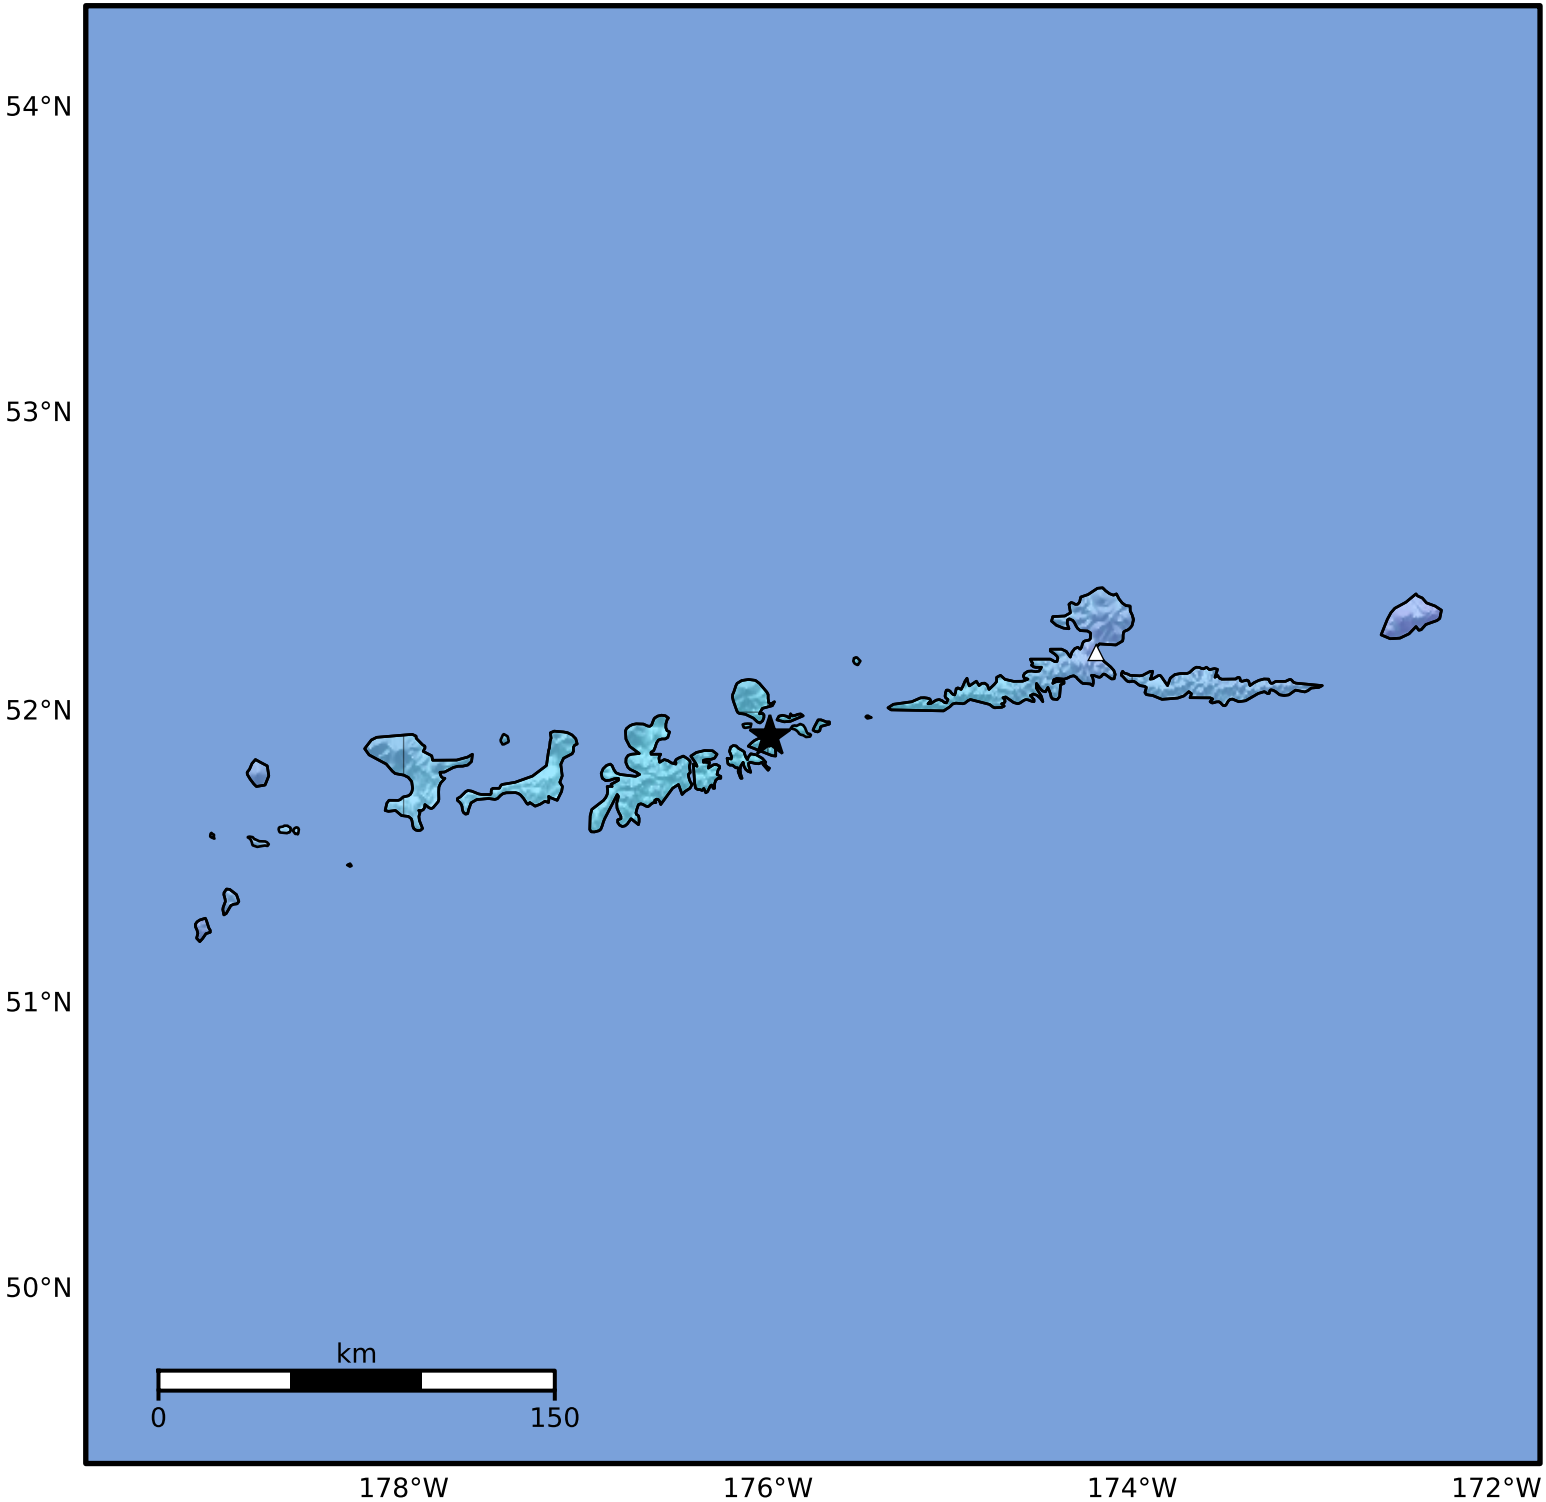

Macroseismic Intensity Map Alaska Earthquake Center
 ShakeMap: 46 km (29 miles) E of Adak
 Feb 27, 2025 21:48:31 UTC M4.6 N51.92 W175.99 Depth: 132.3km ID:ak0252o9z9b7

SHAKING	Not felt	Weak	Light	Moderate	Strong	Very strong	Severe	Violent	Extreme
DAMAGE	None	None	None	Very light	Light	Moderate	Moderate/heavy	Heavy	Very heavy
PGA(%g)	<0.0464	0.297	2.76	6.2	11.5	21.5	40.1	74.7	>139
PGV(cm/s)	<0.0215	0.135	1.41	4.65	9.64	20	41.4	85.8	>178
INTENSITY	I	II-III	IV	V	VI	VII	VIII	IX	X+

Scale based on Worden et al. (2012)

Version 1: Processed 2025-02-27T22:19:16Z

△ Seismic Instrument ○ Reported Intensity

★ Epicenter