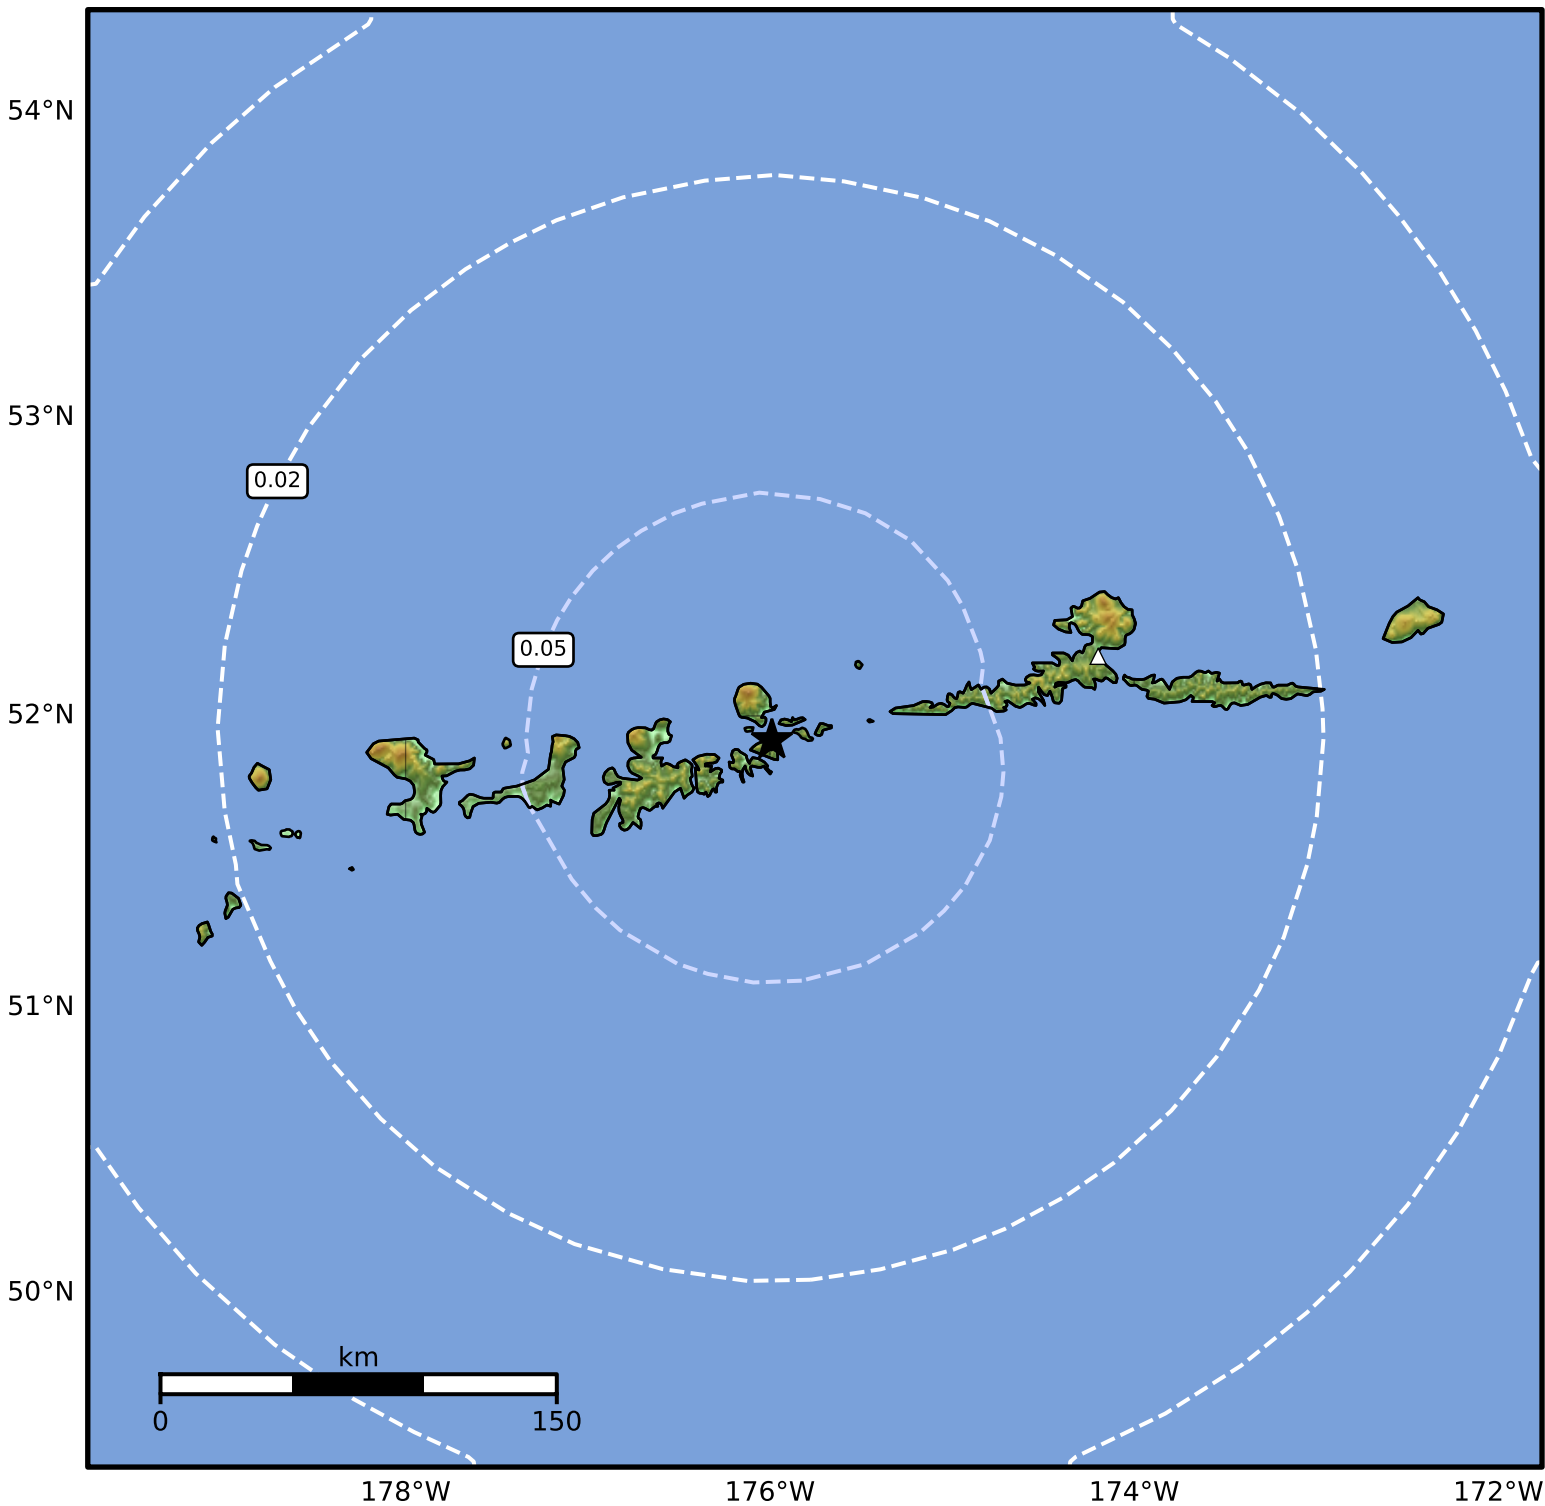

Peak Ground Velocity Map Alaska Earthquake Center
ShakeMap: 46 km (29 miles) E of Adak
Feb 27, 2025 21:48:31 UTC M4.6 N51.92 W175.99 Depth: 132.3km ID:ak0252o9z9b7

Scale based on Worden et al. (2012)

Version 1: Processed 2025-02-27T22:19:16Z

△ Seismic Instrument ○ Reported Intensity

★ Epicenter