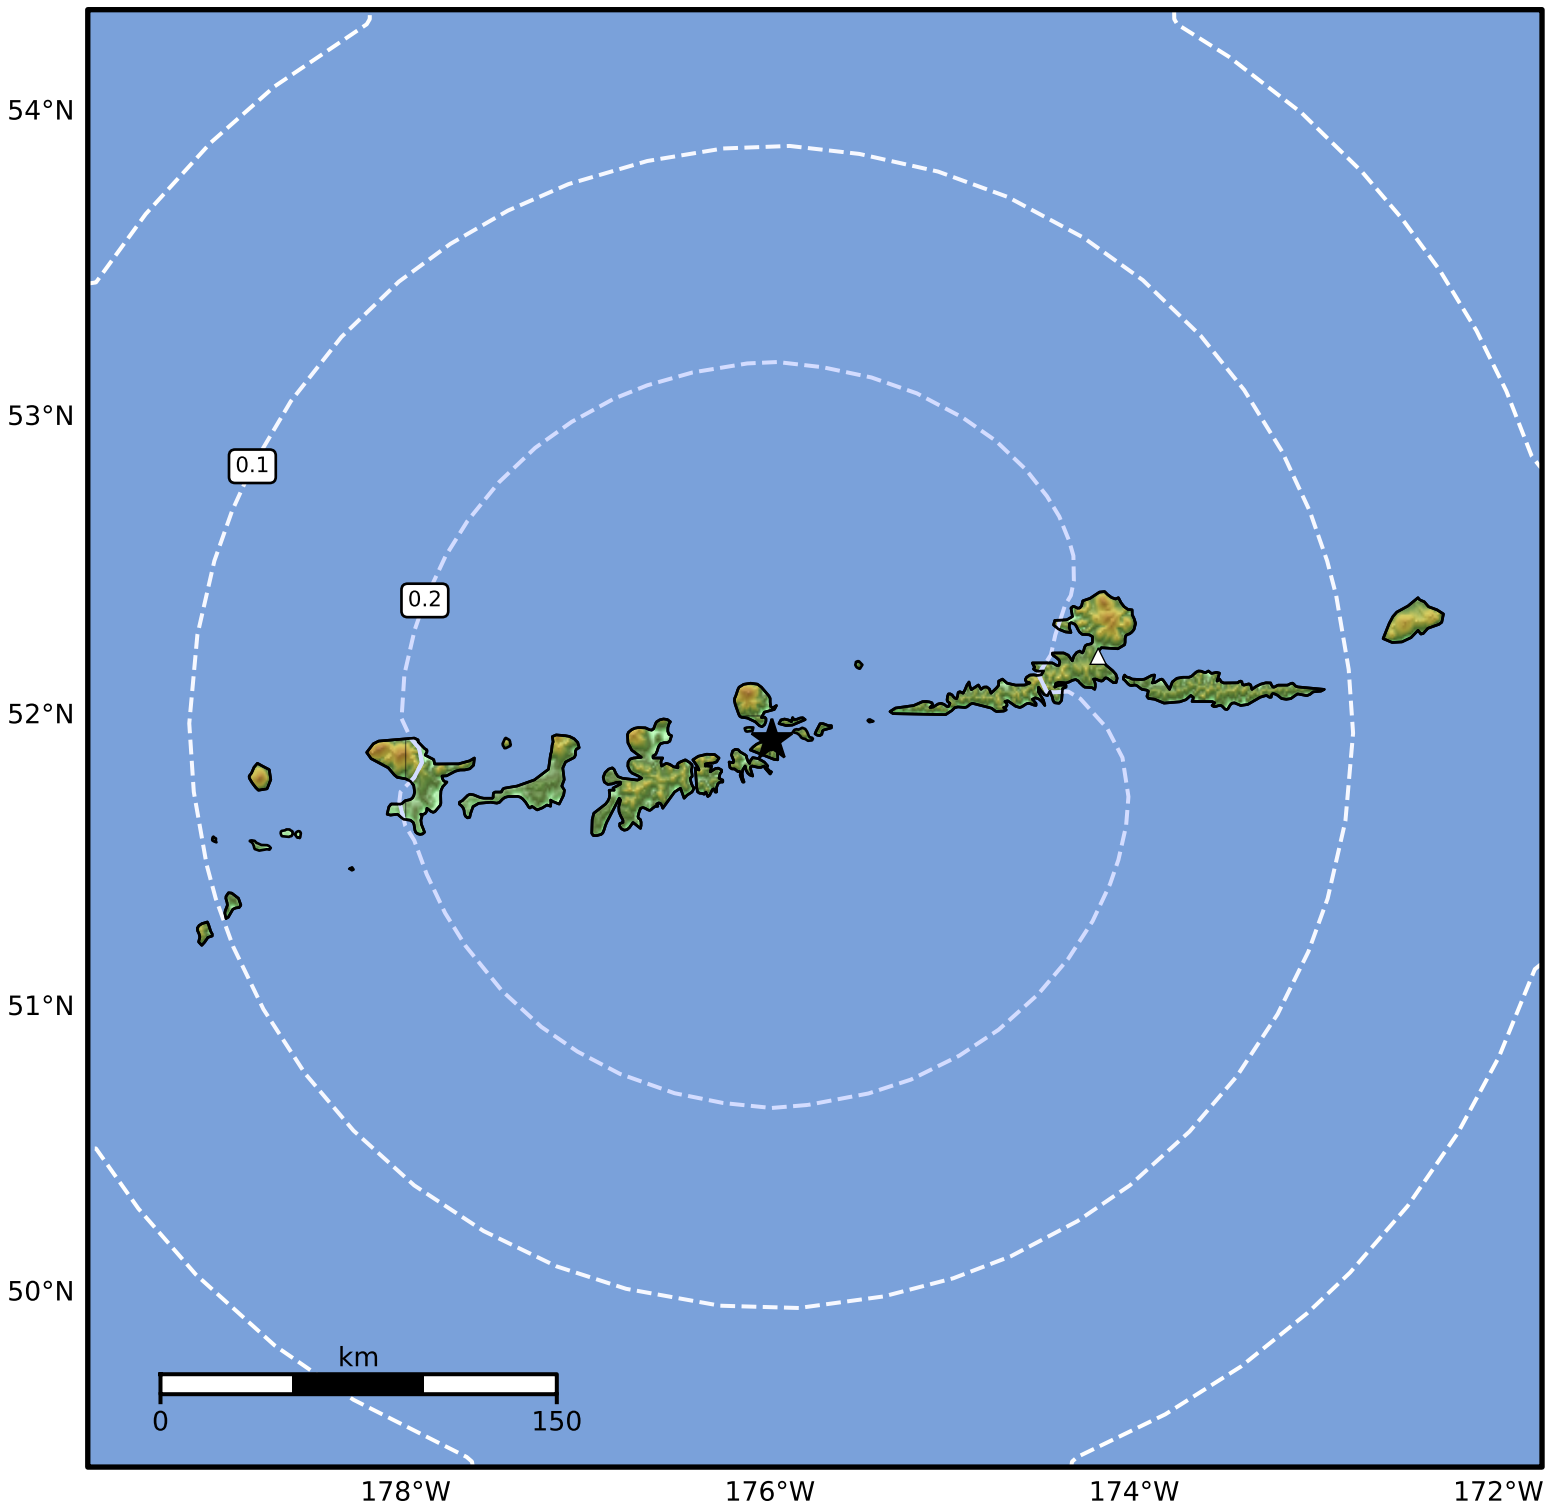

0.3 Second Peak Spectral Acceleration Map Alaska Earthquake Center
ShakeMap: 46 km (29 miles) E of Adak
Feb 27, 2025 21:48:31 UTC M4.6 N51.92 W175.99 Depth: 132.3km ID:ak0252o9z9b7

SA(0.3) (%g)	0.1	0.2	0.5	1	2	5	10	20	50	100	200
--------------	-----	-----	-----	---	---	---	----	----	----	-----	-----

Scale based on Worden et al. (2012)

Version 1: Processed 2025-02-27T22:19:16Z

△ Seismic Instrument ○ Reported Intensity

★ Epicenter