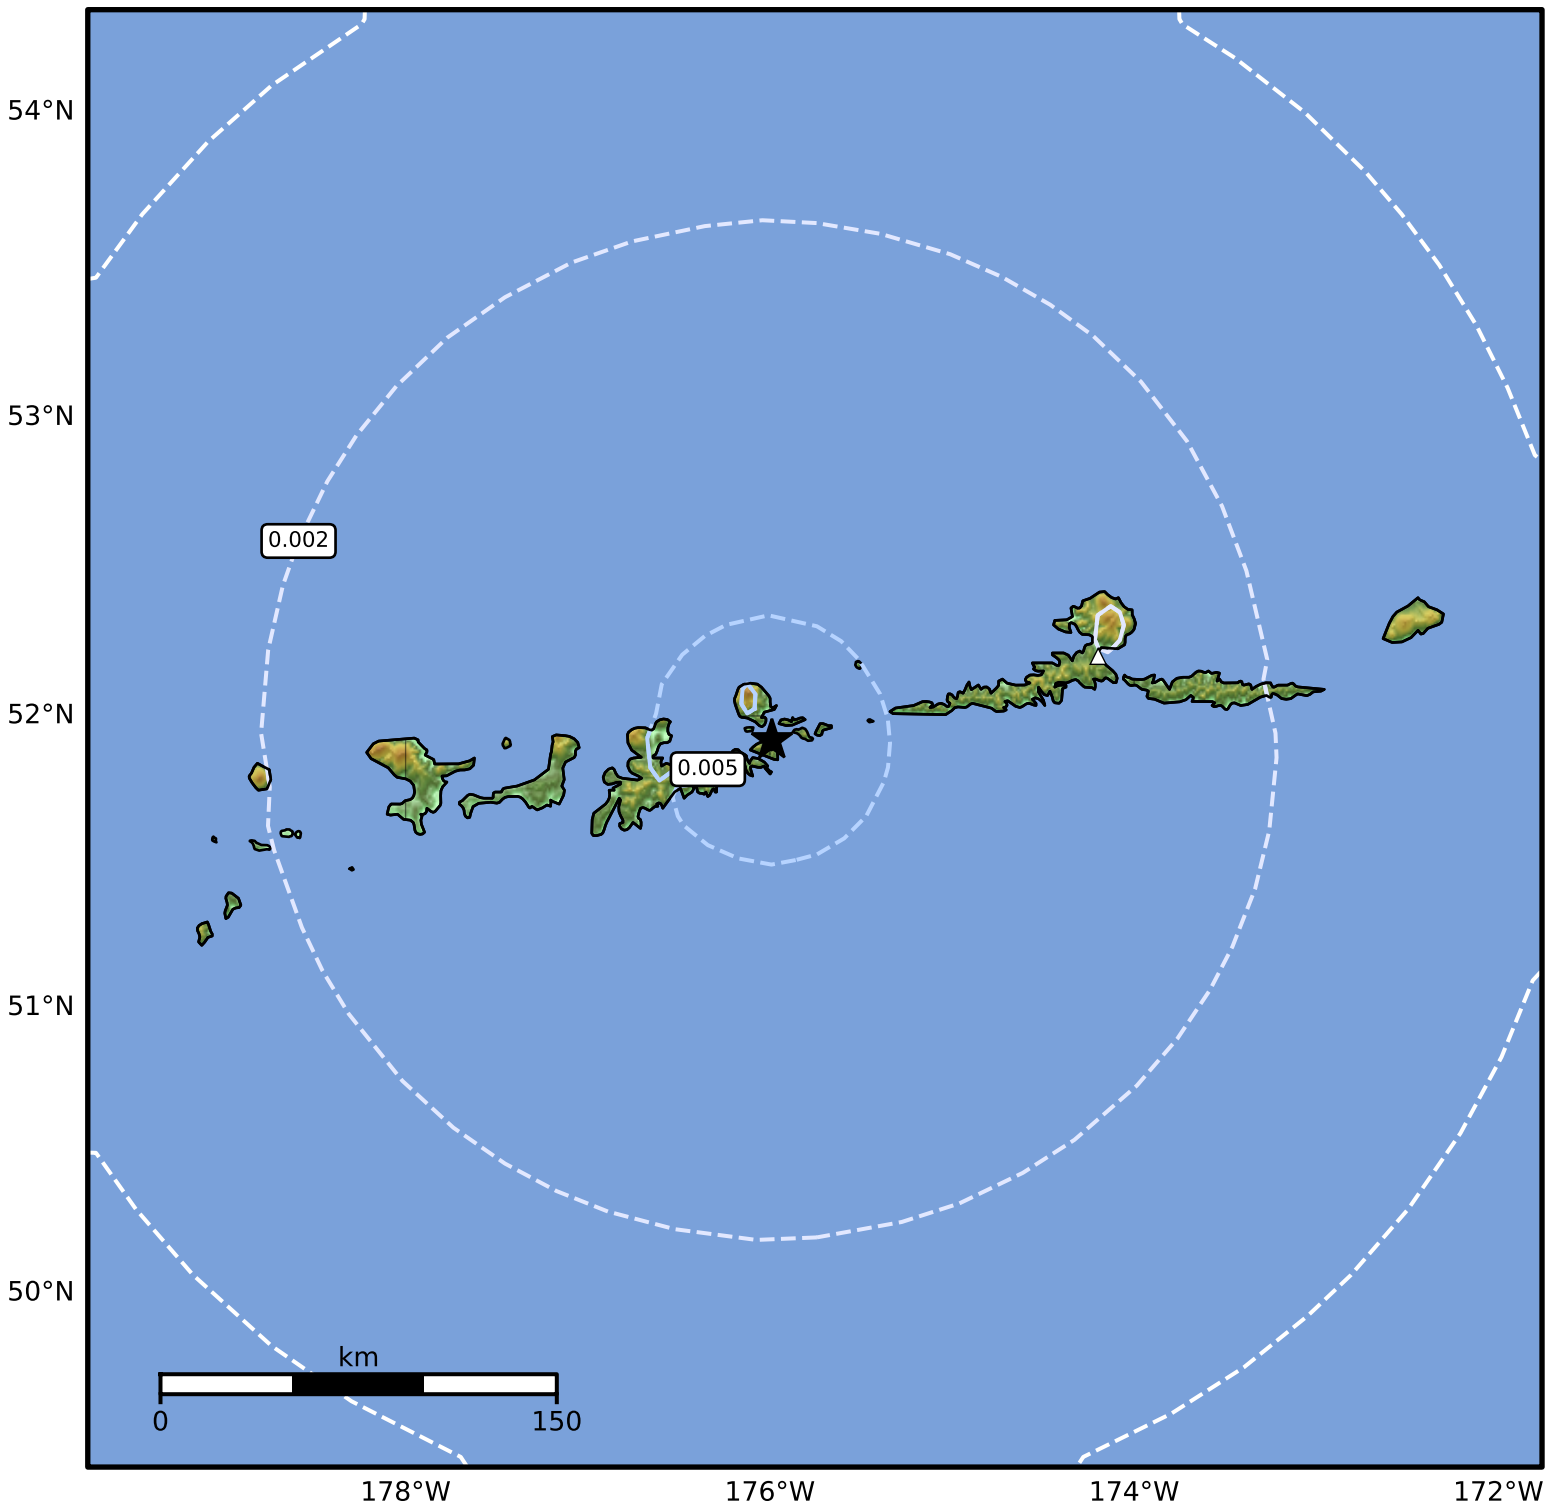

3.0 Second Peak Spectral Acceleration Map Alaska Earthquake Center  
ShakeMap: 46 km (29 miles) E of Adak  
Feb 27, 2025 21:48:31 UTC M4.6 N51.92 W175.99 Depth: 132.3km ID:ak0252o9z9b7

Scale based on Worden et al. (2012)

Version 1: Processed 2025-02-27T22:19:16Z

△ Seismic Instrument ○ Reported Intensity

★ Epicenter