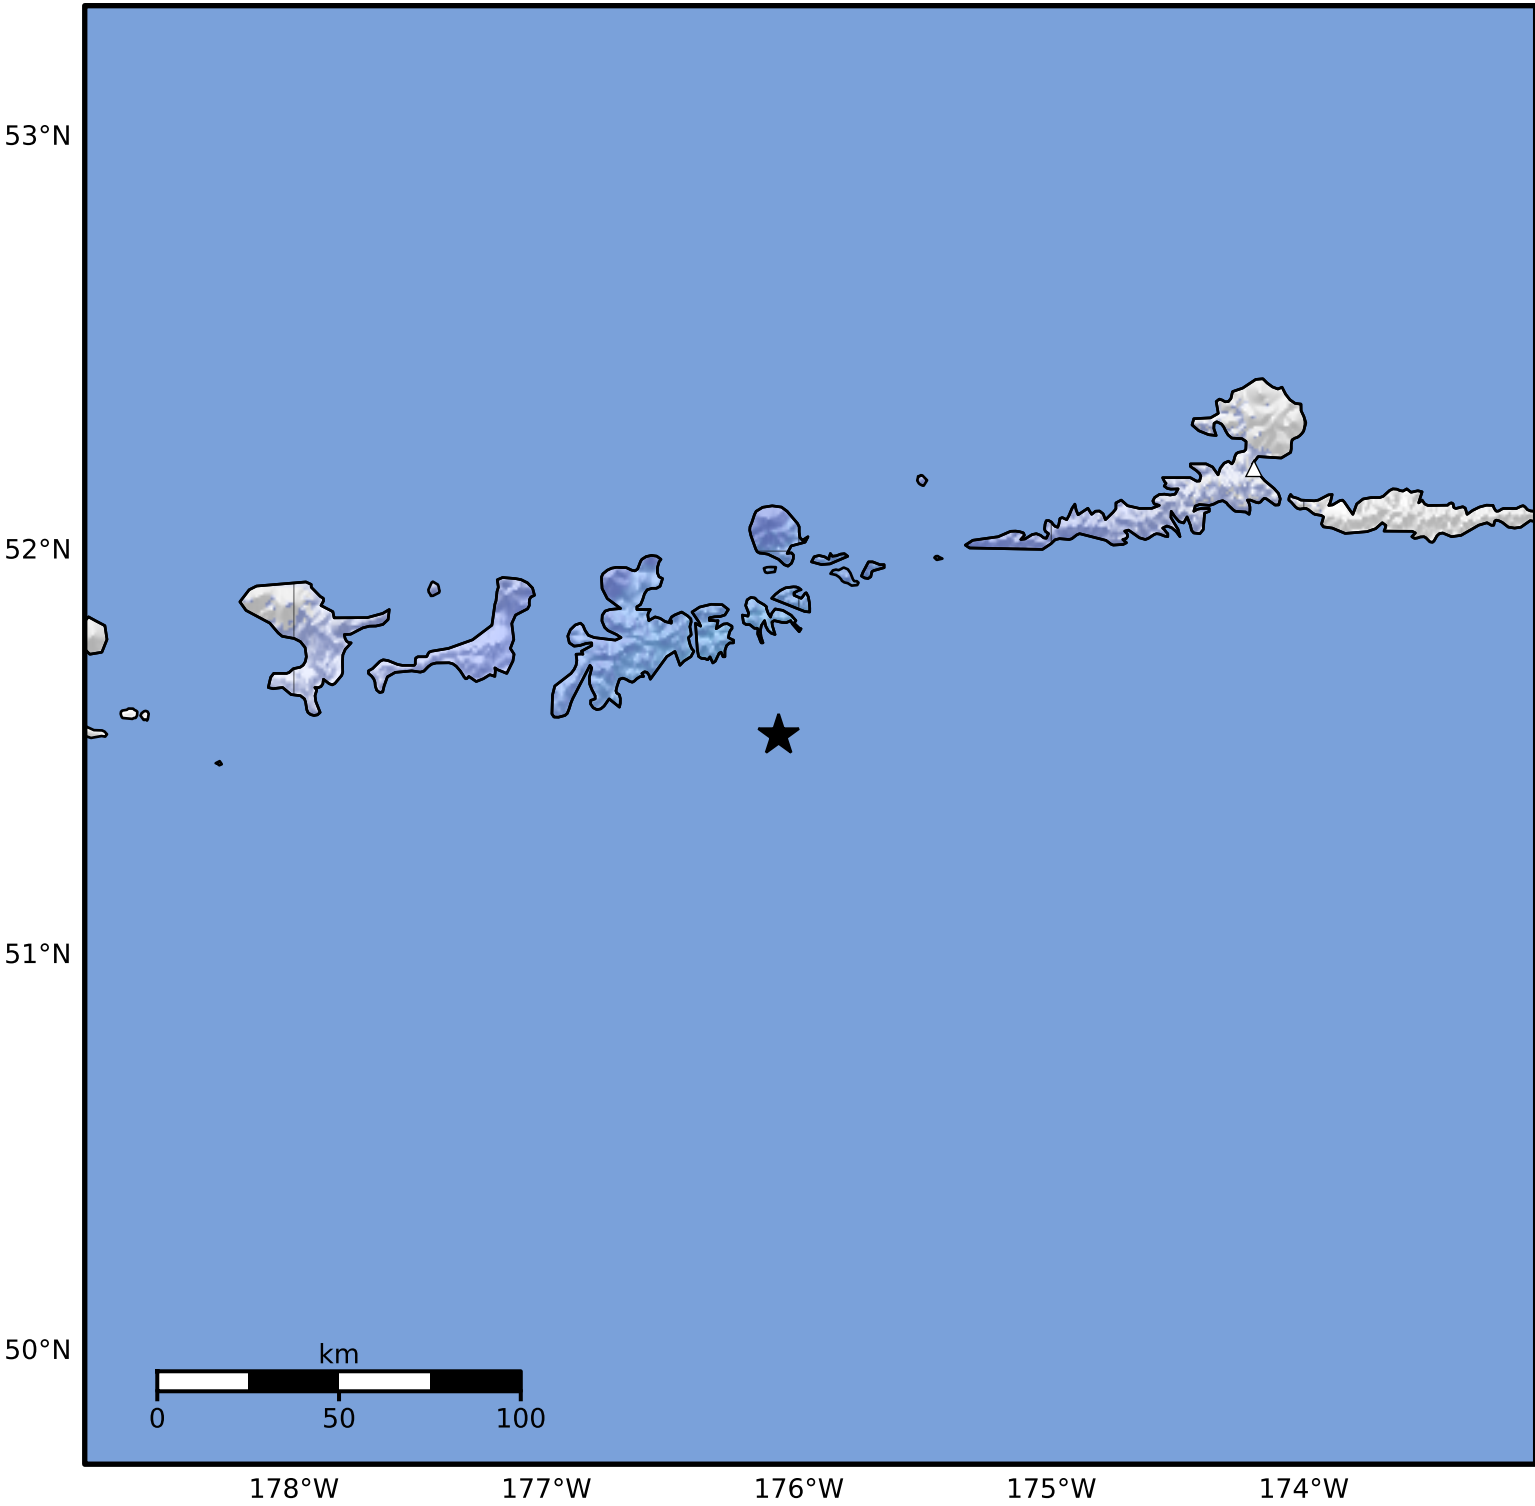

Macroseismic Intensity Map Alaska Earthquake Center
 ShakeMap: 54 km (34 miles) SE of Adak
 Feb 28, 2025 02:00:26 UTC M4.2 N51.55 W176.08 Depth: 35.6km ID:ak0252plwekz

SHAKING	Not felt	Weak	Light	Moderate	Strong	Very strong	Severe	Violent	Extreme
DAMAGE	None	None	None	Very light	Light	Moderate	Moderate/heavy	Heavy	Very heavy
PGA(%g)	<0.0464	0.297	2.76	6.2	11.5	21.5	40.1	74.7	>139
PGV(cm/s)	<0.0215	0.135	1.41	4.65	9.64	20	41.4	85.8	>178
INTENSITY	I	II-III	IV	V	VI	VII	VIII	IX	X+

Scale based on Worden et al. (2012) Version 2: Processed 2025-02-28T07:27:51Z
 △ Seismic Instrument ○ Reported Intensity ★ Epicenter