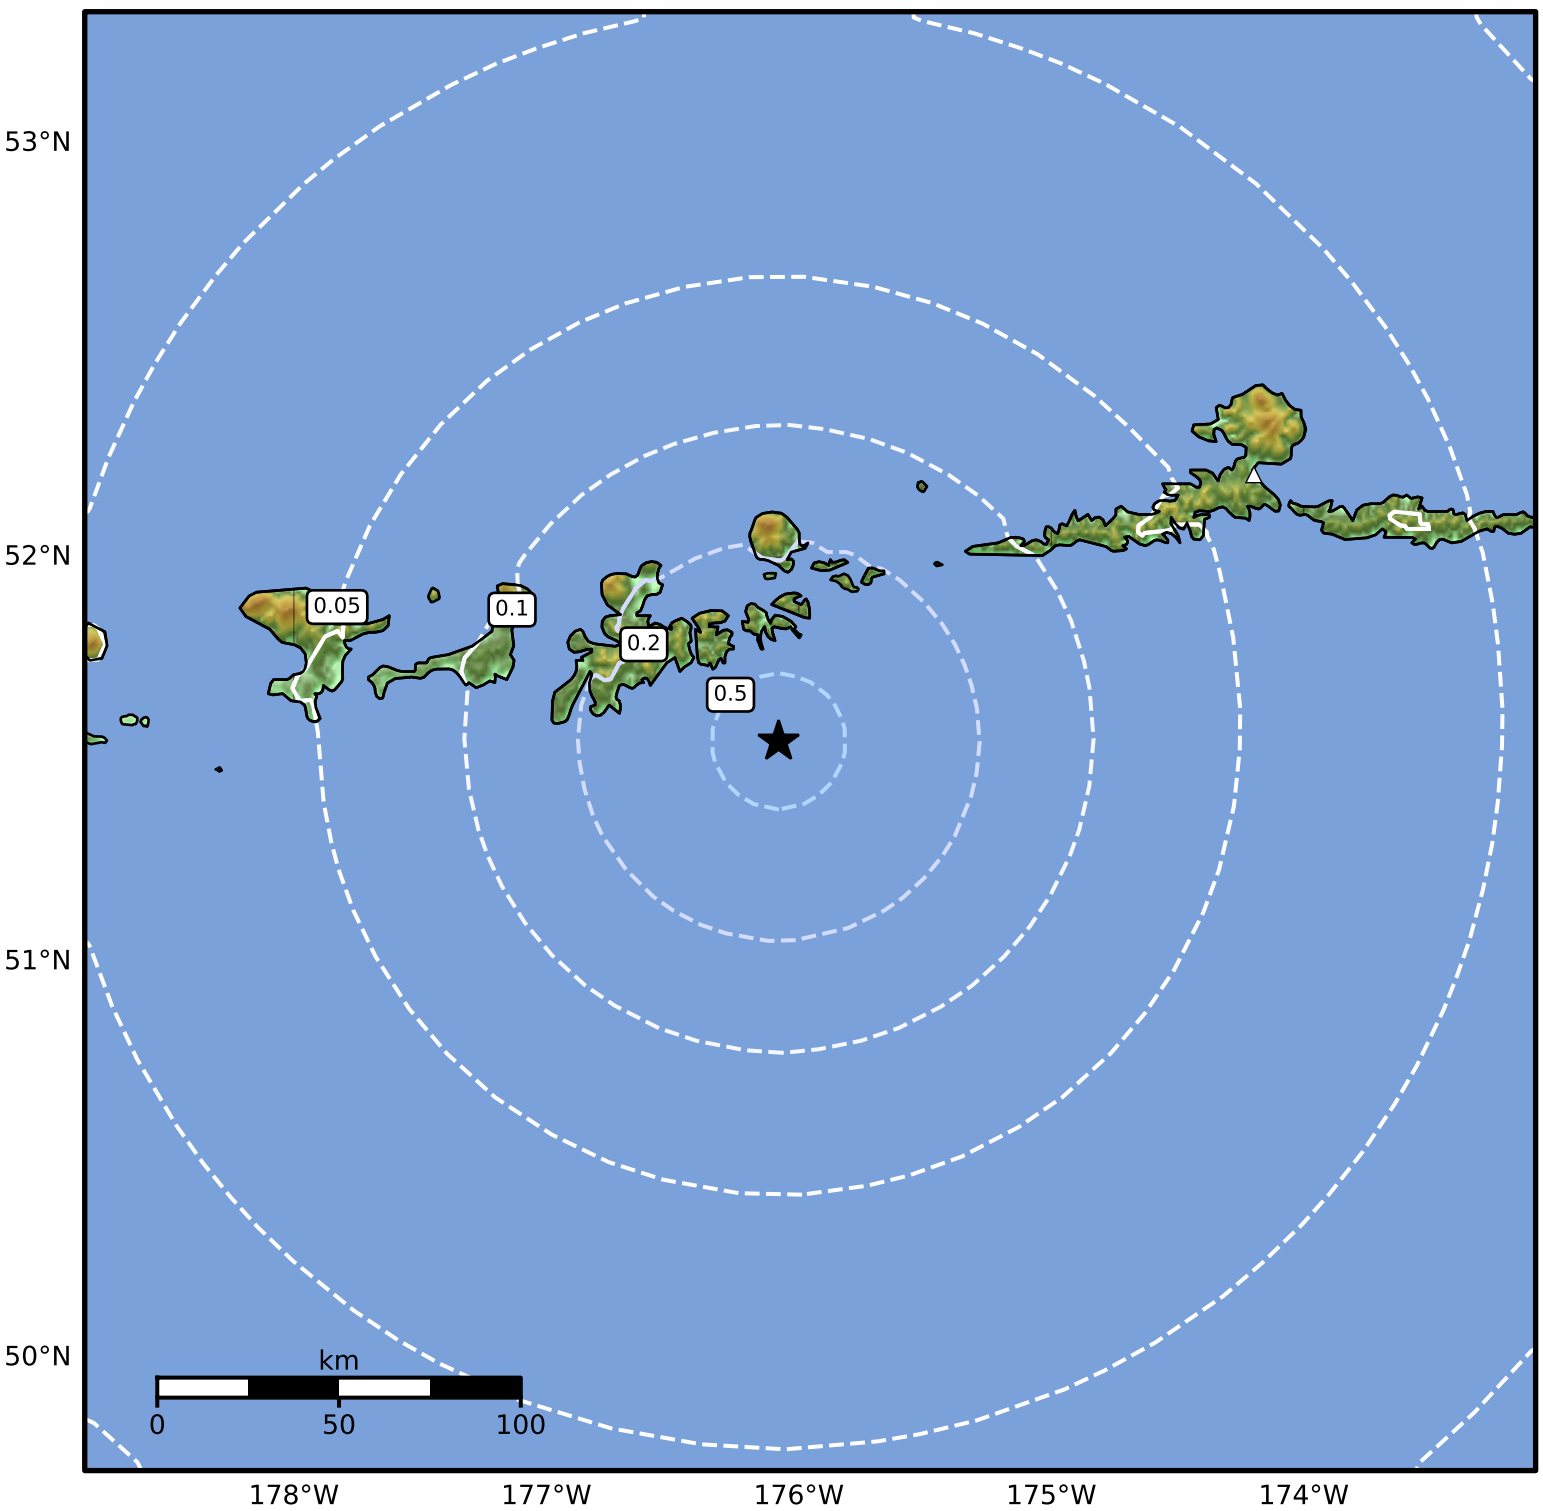

0.3 Second Peak Spectral Acceleration Map Alaska Earthquake Center
 ShakeMap: 54 km (34 miles) SE of Adak
 Feb 28, 2025 02:00:26 UTC M4.2 N51.55 W176.08 Depth: 35.6km ID:ak0252plwekz

SA(0.3) (%g)	0.1	0.2	0.5	1	2	5	10	20	50	100	200
---------------------	------------	------------	------------	----------	----------	----------	-----------	-----------	-----------	------------	------------

Scale based on Worden et al. (2012)

Version 2: Processed 2025-02-28T07:27:51Z

△ Seismic Instrument ○ Reported Intensity

★ Epicenter