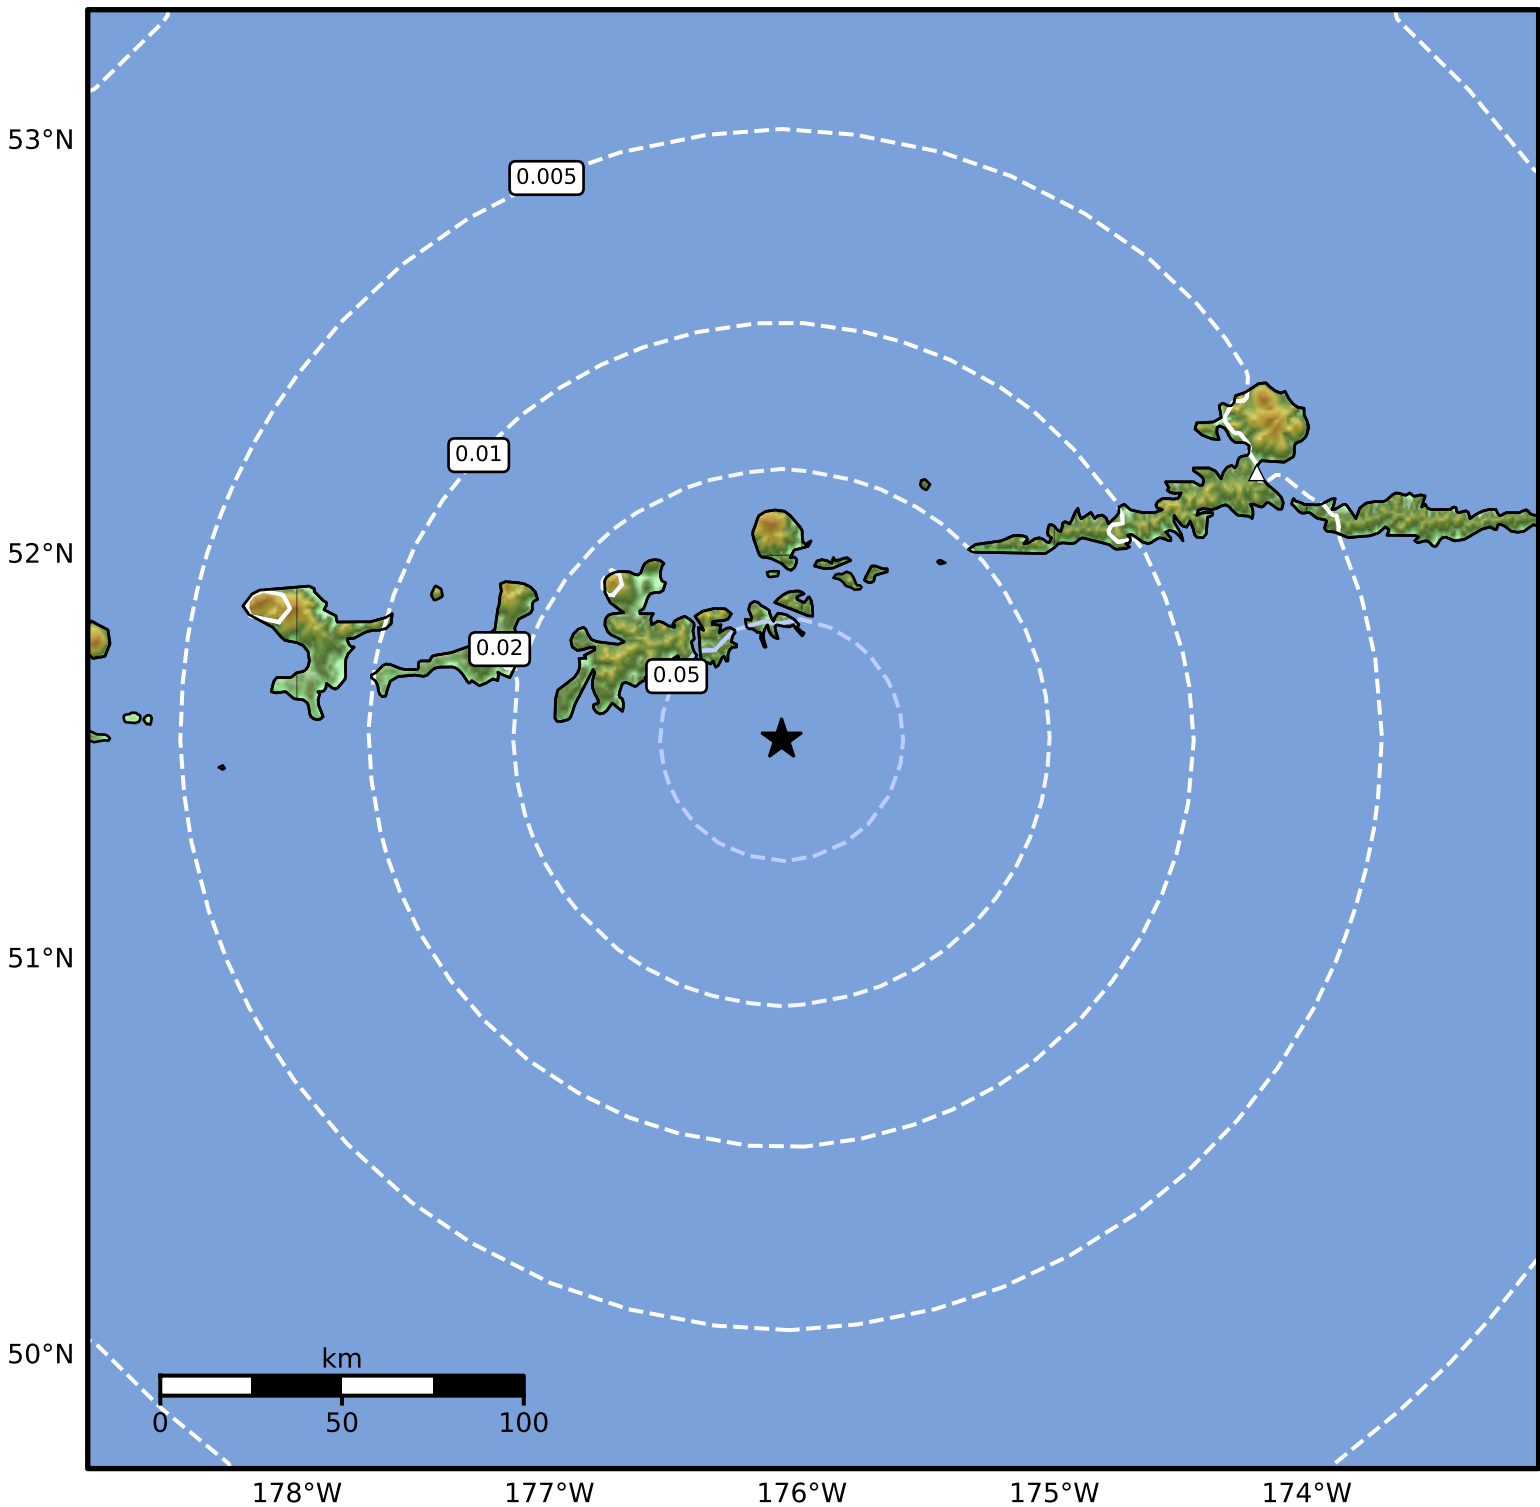

1.0 Second Peak Spectral Acceleration Map Alaska Earthquake Center  
ShakeMap: 54 km (34 miles) SE of Adak  
Feb 28, 2025 02:00:26 UTC M4.2 N51.55 W176.08 Depth: 35.6km ID:ak0252plwekz

SA(1.0) (%g)	0.1	0.2	0.5	1	2	5	10	20	50	100	200
--------------	-----	-----	-----	---	---	---	----	----	----	-----	-----

Scale based on Worden et al. (2012)

Version 2: Processed 2025-02-28T07:27:51Z

△ Seismic Instrument ○ Reported Intensity

★ Epicenter