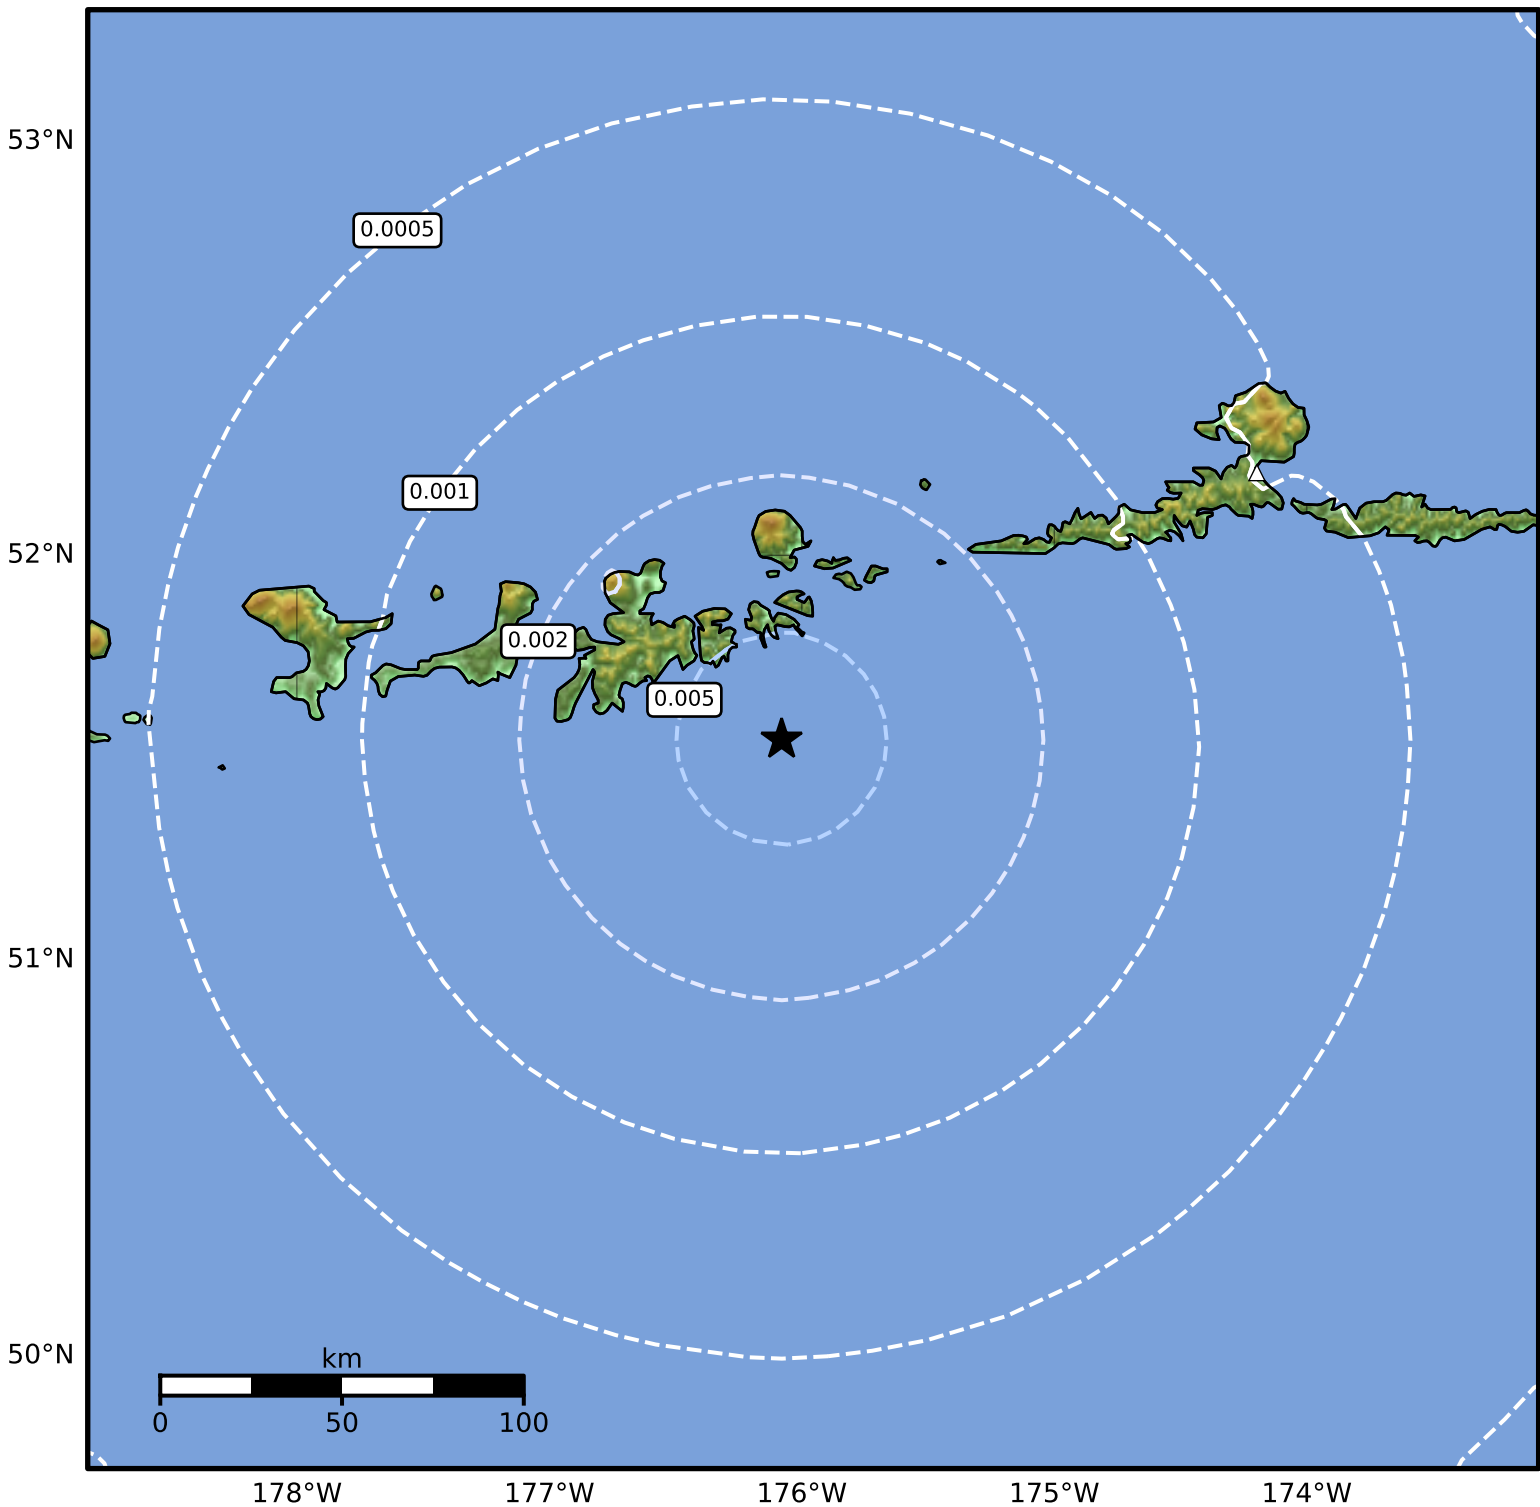

3.0 Second Peak Spectral Acceleration Map Alaska Earthquake Center
ShakeMap: 54 km (34 miles) SE of Adak
Feb 28, 2025 02:00:26 UTC M4.2 N51.55 W176.08 Depth: 35.6km ID:ak0252plwekz

Scale based on Worden et al. (2012)

Version 2: Processed 2025-02-28T07:27:51Z

△ Seismic Instrument ○ Reported Intensity

★ Epicenter