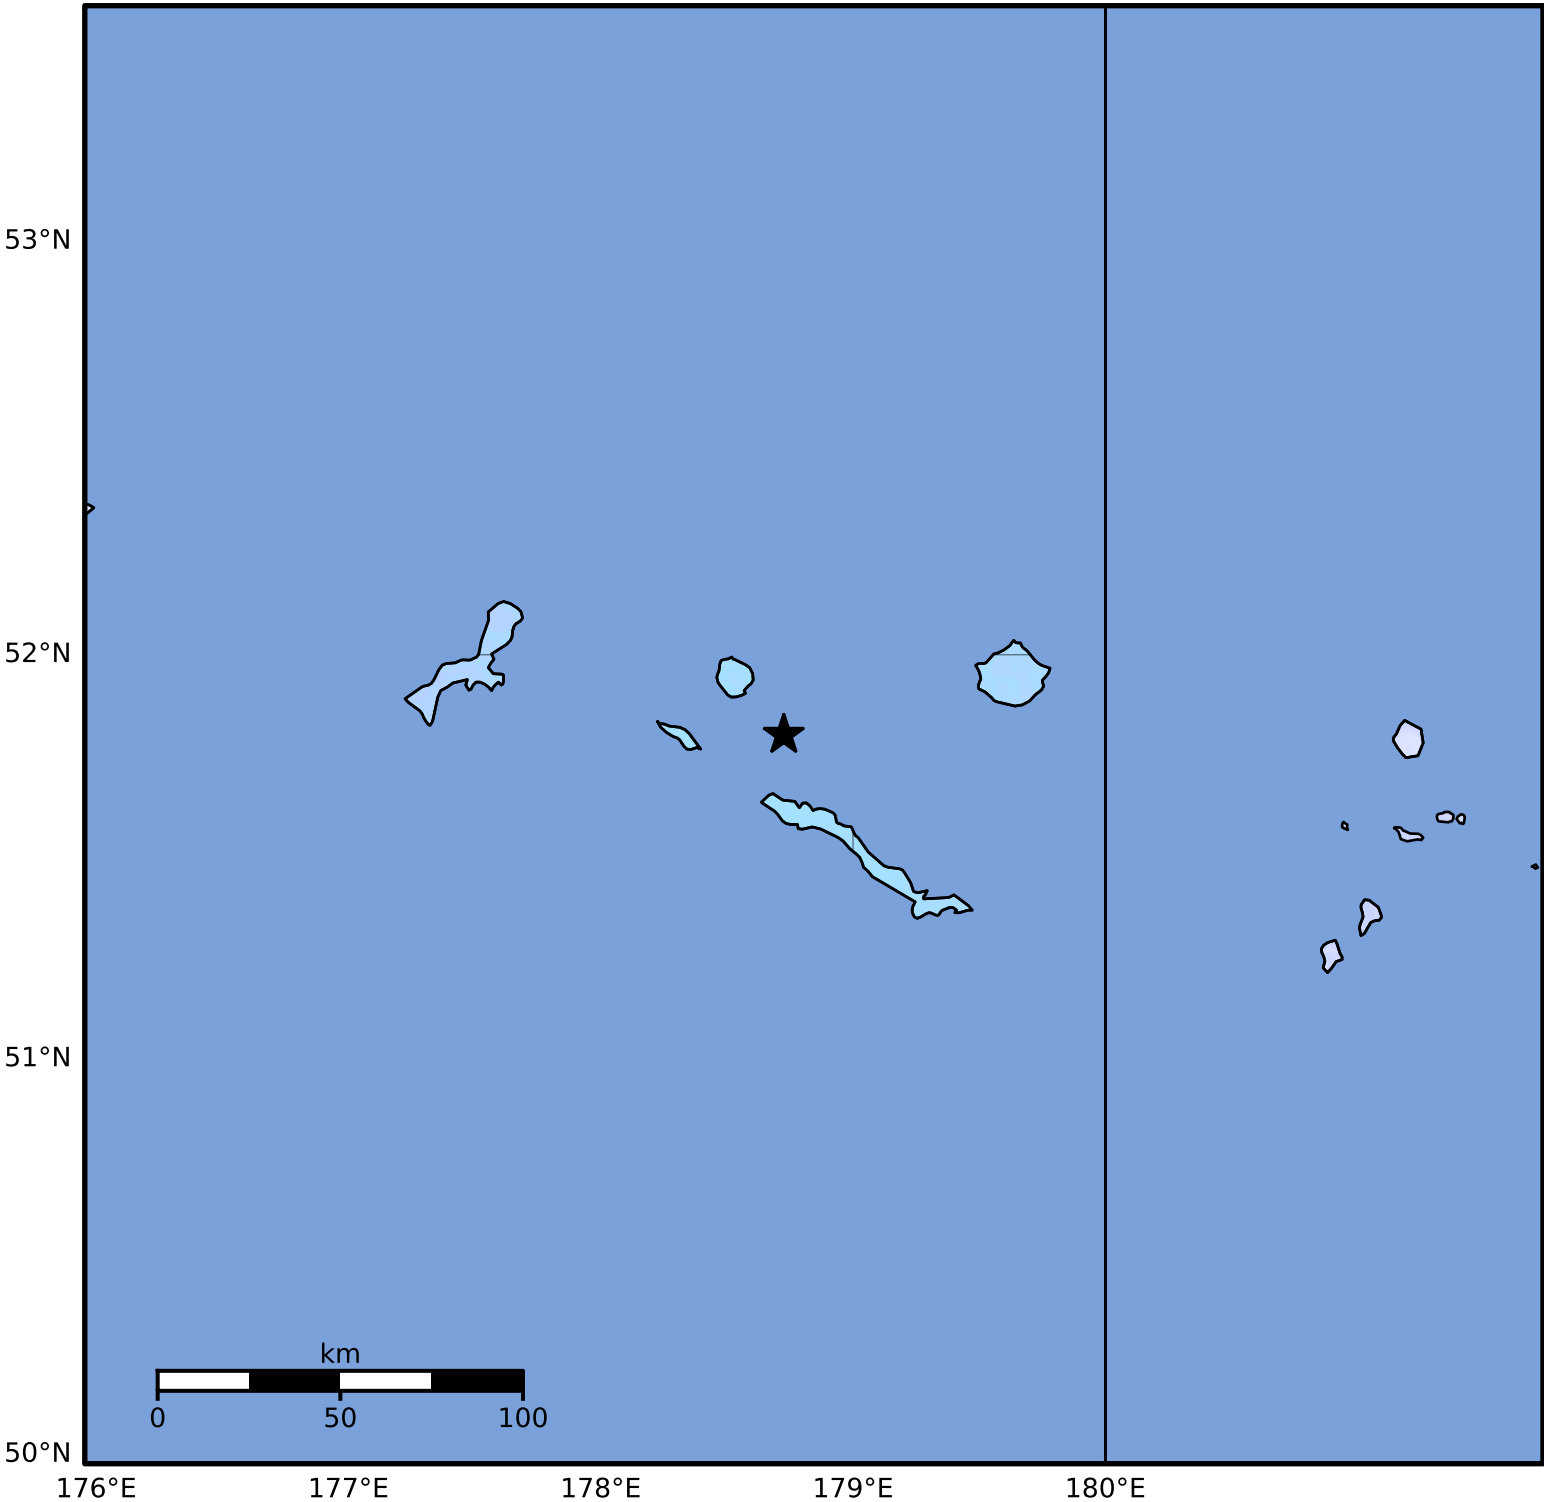

Macroseismic Intensity Map Alaska Earthquake Center
 ShakeMap: 36 km (22 miles) NNW of Amchitka
 Feb 28, 2025 06:54:53 UTC M3.7 N51.80 E178.73 Depth: 91.1km ID:ak0252polrir

SHAKING	Not felt	Weak	Light	Moderate	Strong	Very strong	Severe	Violent	Extreme
DAMAGE	None	None	None	Very light	Light	Moderate	Moderate/heavy	Heavy	Very heavy
PGA(%g)	<0.0464	0.297	2.76	6.2	11.5	21.5	40.1	74.7	>139
PGV(cm/s)	<0.0215	0.135	1.41	4.65	9.64	20	41.4	85.8	>178
INTENSITY	I	II-III	IV	V	VI	VII	VIII	IX	X+

Scale based on Worden et al. (2012)

Version 2: Processed 2025-02-28T07:37:09Z

△ Seismic Instrument ○ Reported Intensity

★ Epicenter