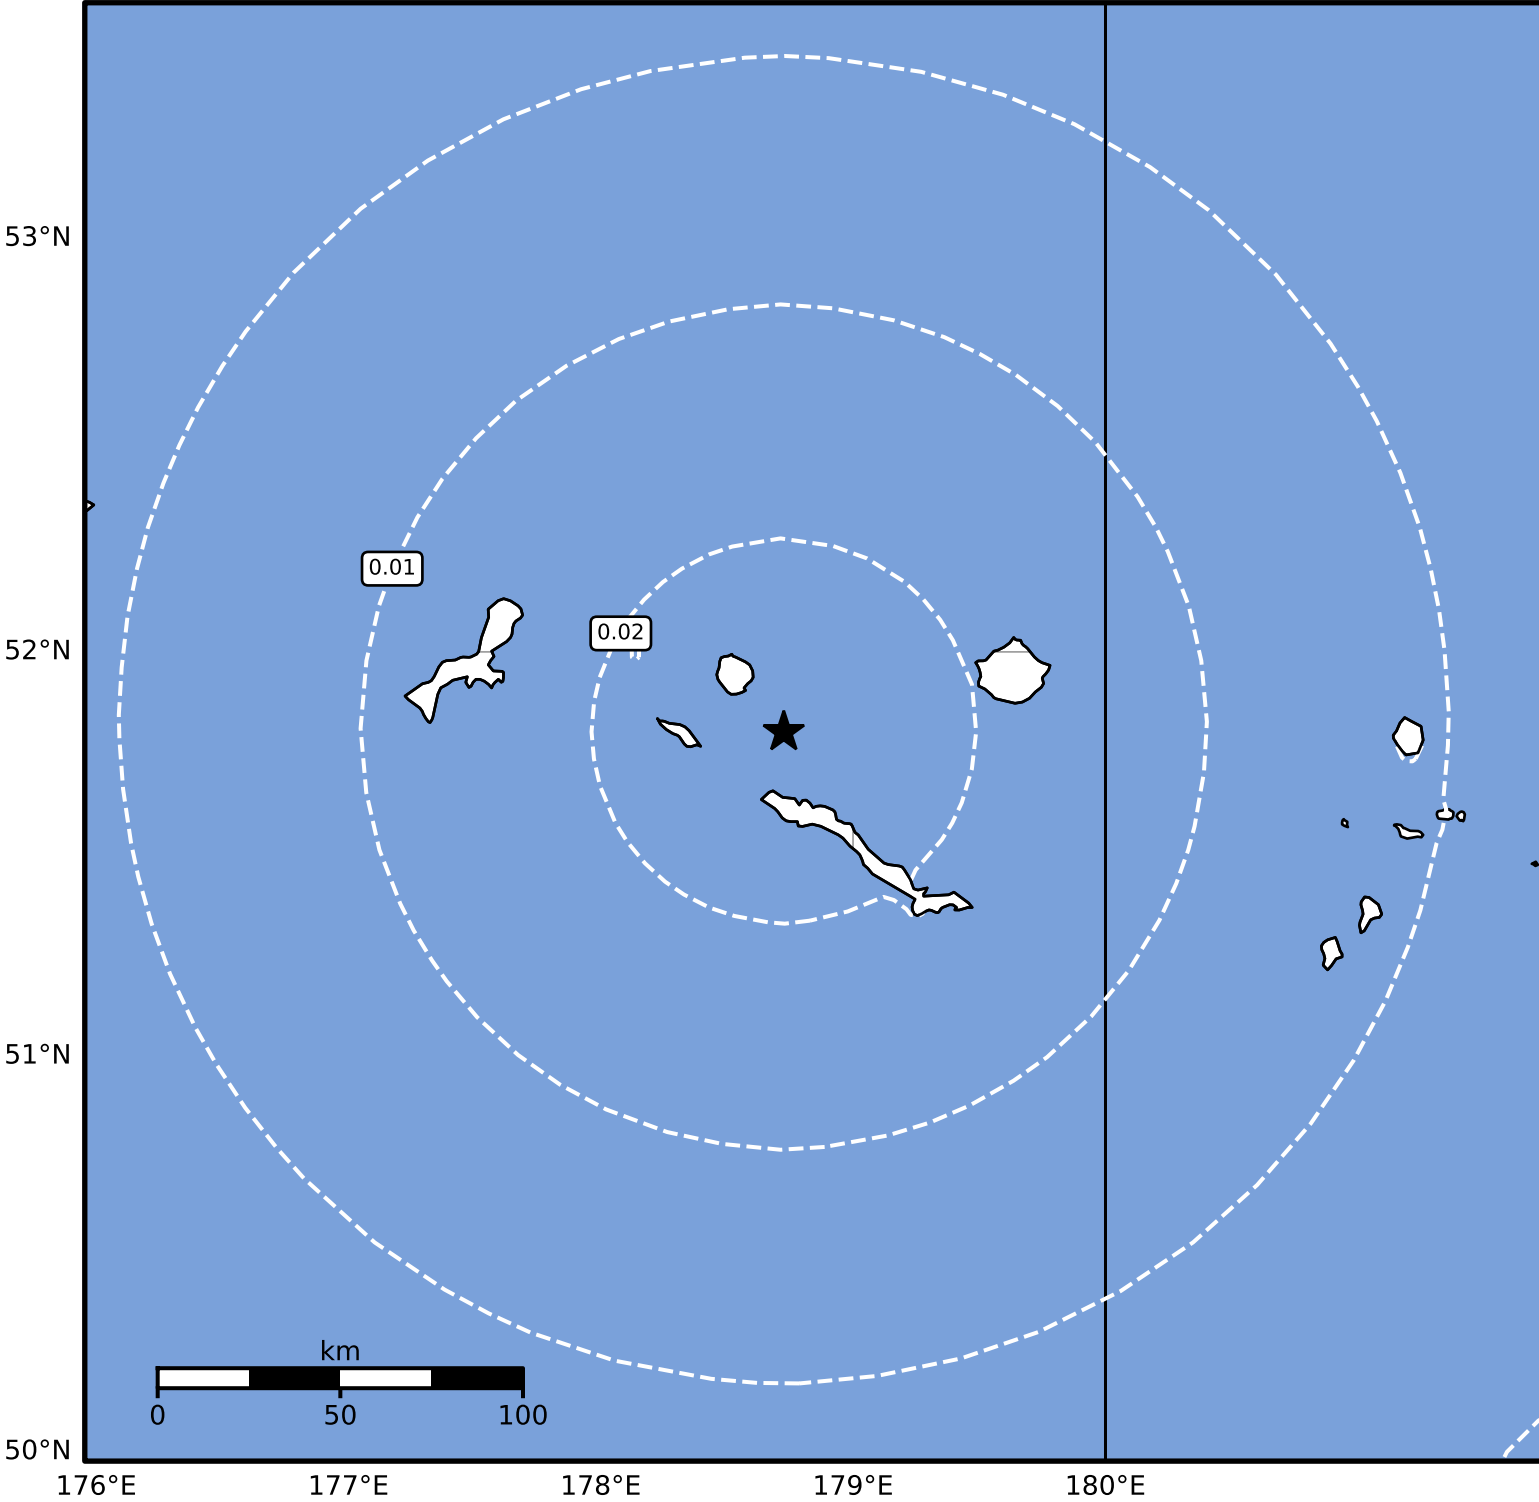

Peak Ground Velocity Map Alaska Earthquake Center
ShakeMap: 36 km (22 miles) NNW of Amchitka
Feb 28, 2025 06:54:53 UTC M3.7 N51.80 E178.73 Depth: 91.1km ID:ak0252polrir

Scale based on Worden et al. (2012)

Version 2: Processed 2025-02-28T07:37:09Z

△ Seismic Instrument ○ Reported Intensity

★ Epicenter