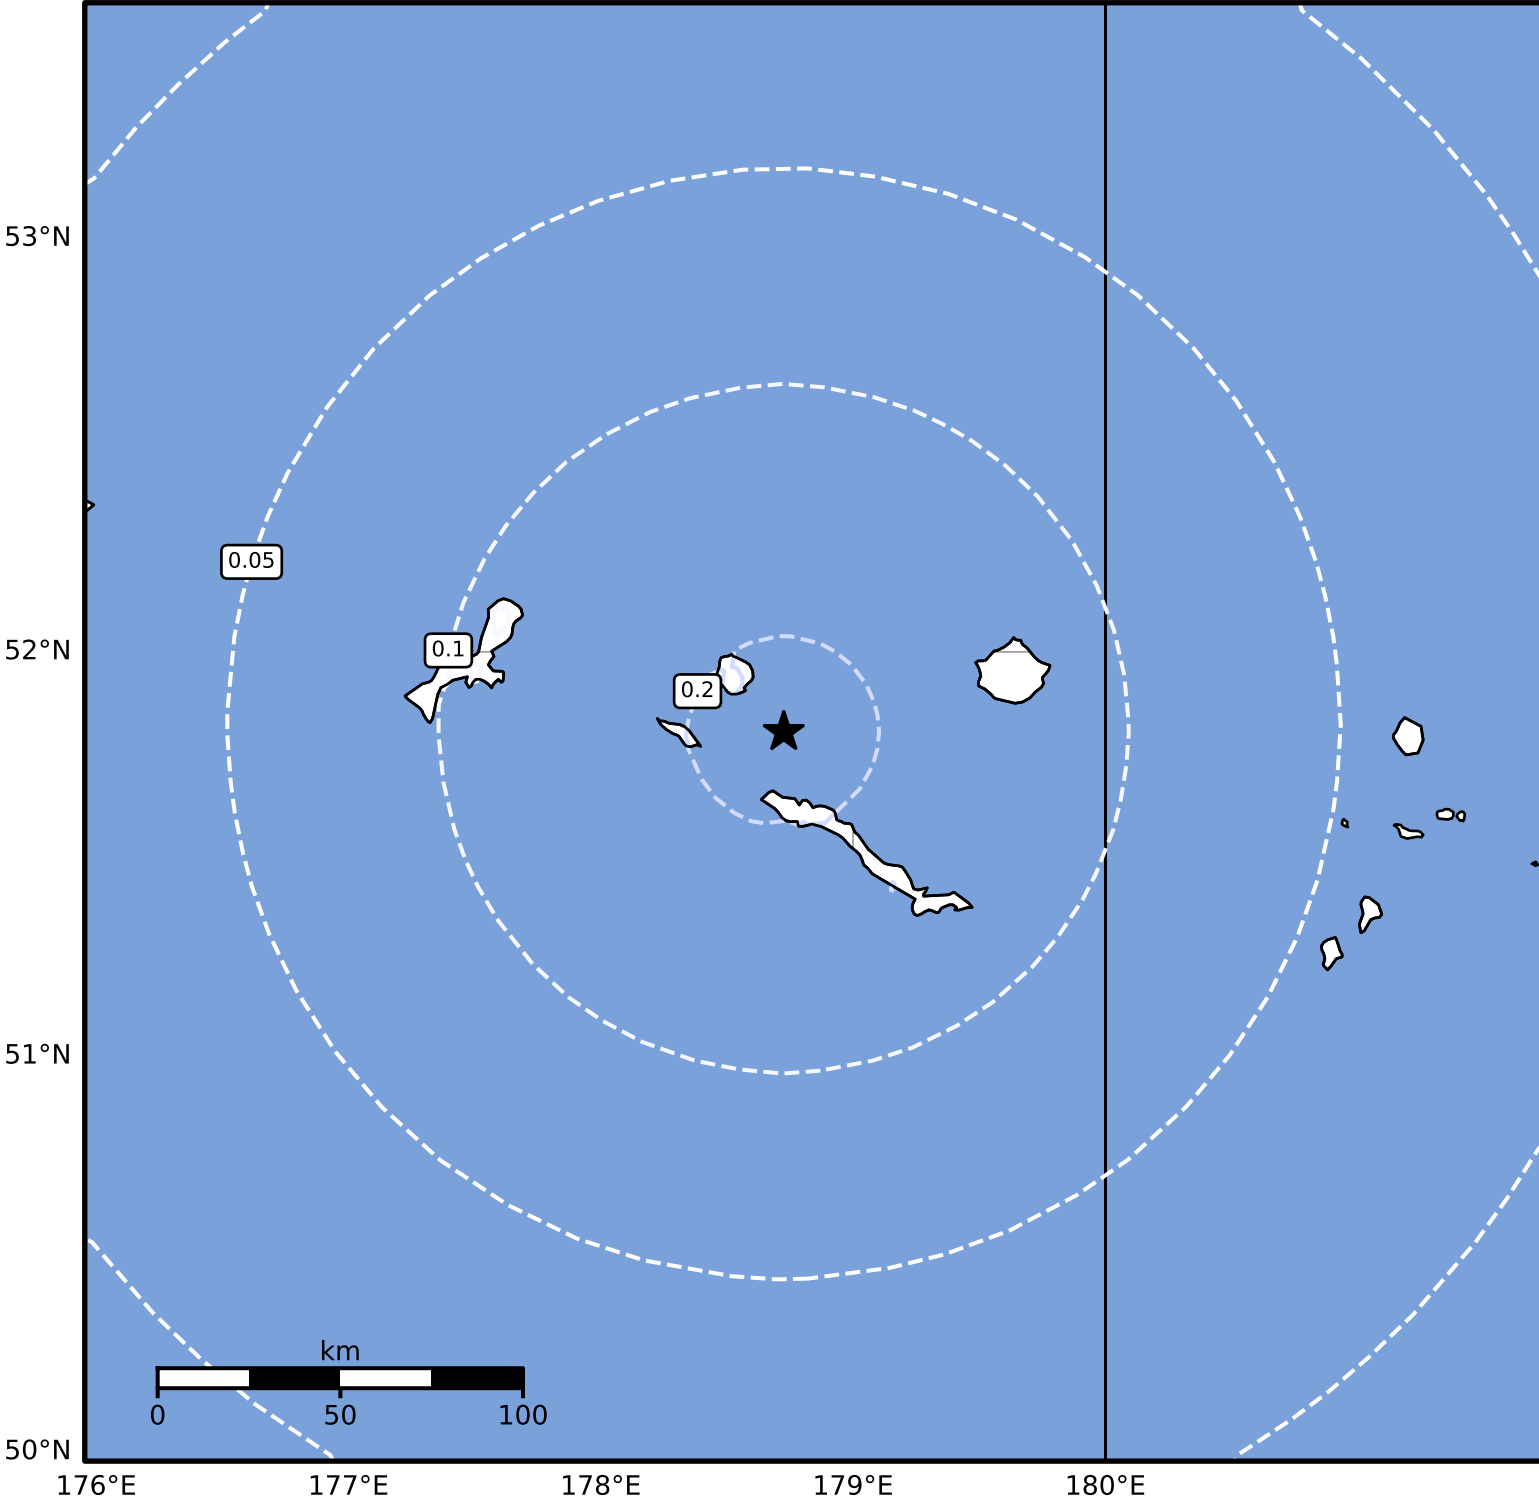

0.3 Second Peak Spectral Acceleration Map Alaska Earthquake Center
 ShakeMap: 36 km (22 miles) NNW of Amchitka
 Feb 28, 2025 06:54:53 UTC M3.7 N51.80 E178.73 Depth: 91.1km ID:ak0252polrir

SA(0.3) (%g)	0.1	0.2	0.5	1	2	5	10	20	50	100	200
--------------	-----	-----	-----	---	---	---	----	----	----	-----	-----

Scale based on Worden et al. (2012)

Version 2: Processed 2025-02-28T07:37:09Z

△ Seismic Instrument ○ Reported Intensity

★ Epicenter