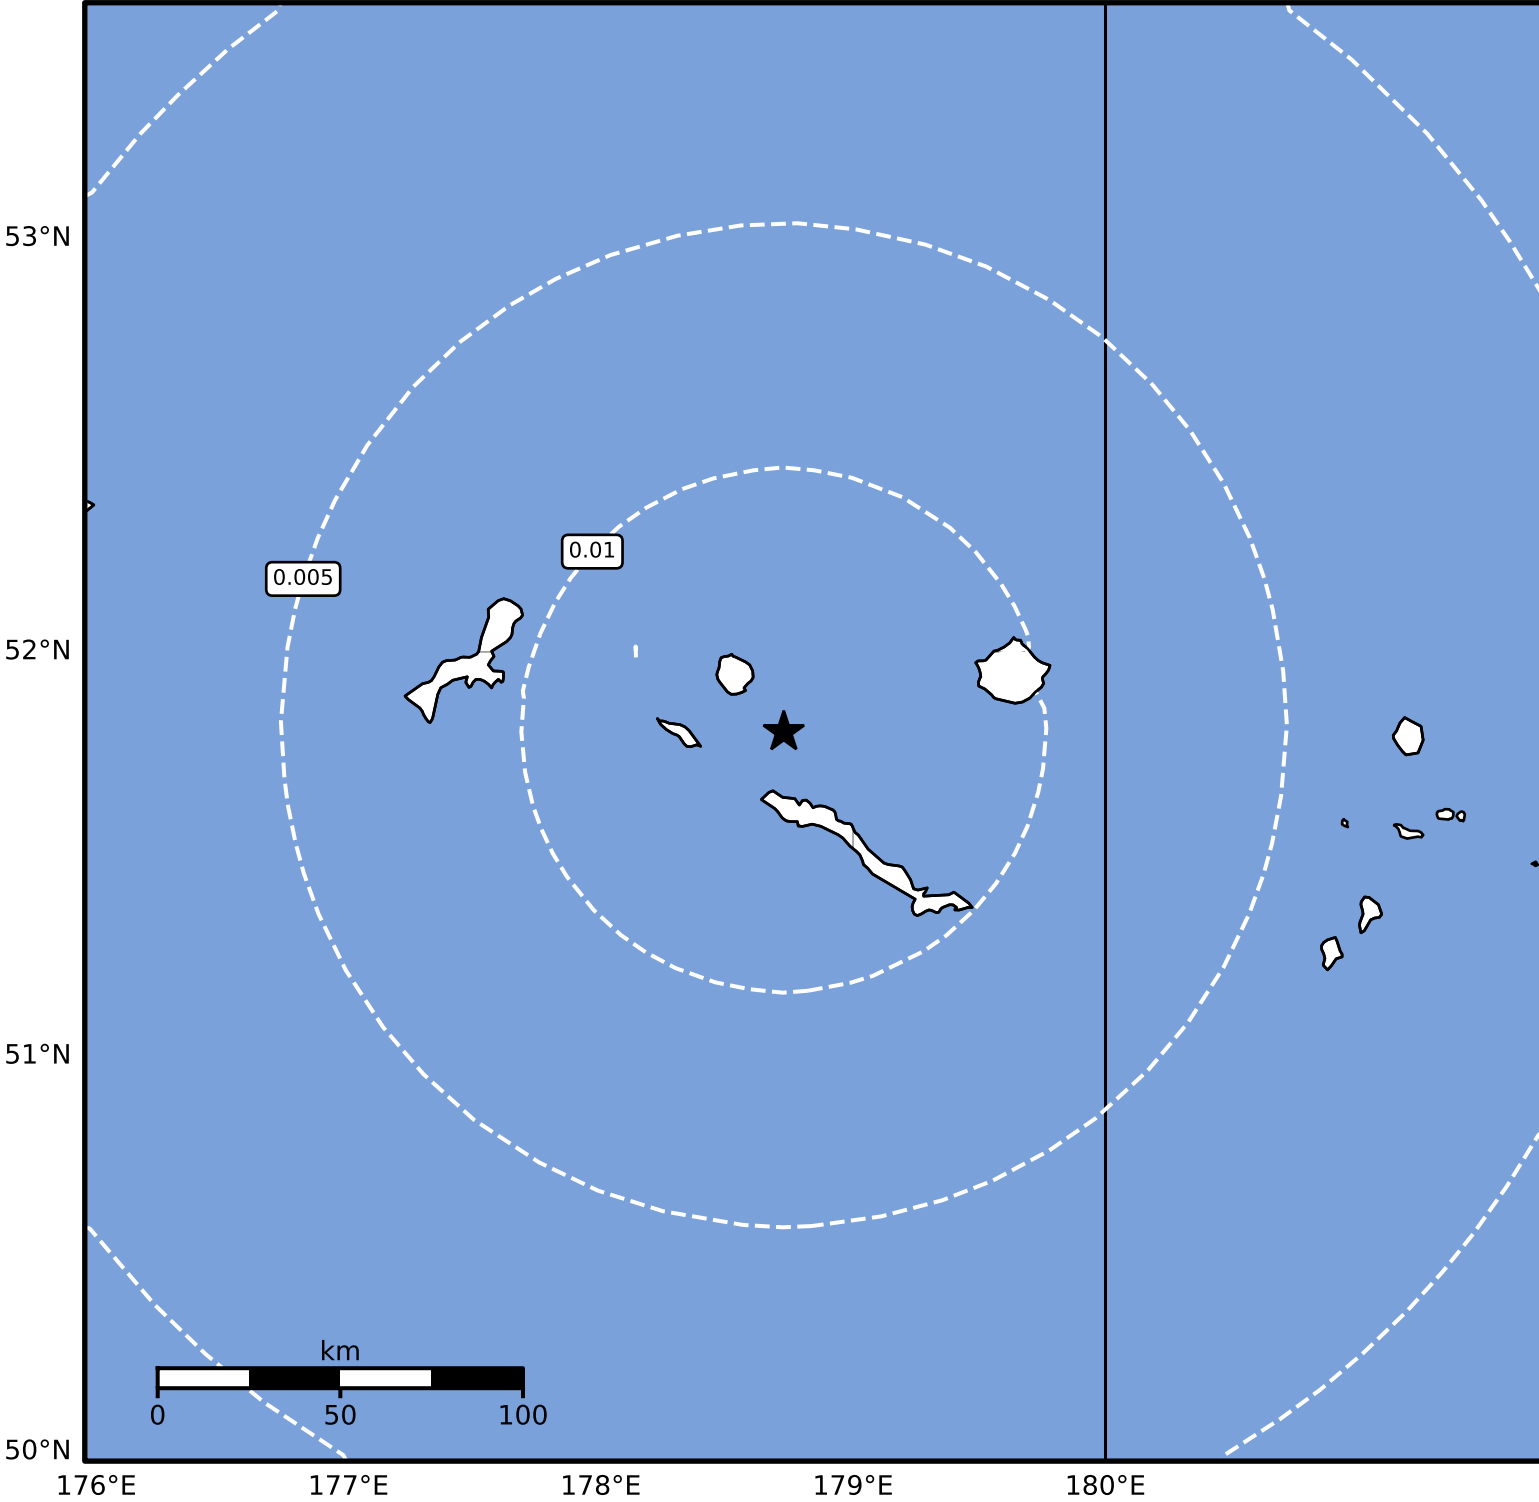

1.0 Second Peak Spectral Acceleration Map Alaska Earthquake Center
 ShakeMap: 36 km (22 miles) NNW of Amchitka
 Feb 28, 2025 06:54:53 UTC M3.7 N51.80 E178.73 Depth: 91.1km ID:ak0252polrir

SA(1.0) (%g)	0.1	0.2	0.5	1	2	5	10	20	50	100	200
--------------	-----	-----	-----	---	---	---	----	----	----	-----	-----

Scale based on Worden et al. (2012)

Version 2: Processed 2025-02-28T07:37:09Z

△ Seismic Instrument ○ Reported Intensity

★ Epicenter