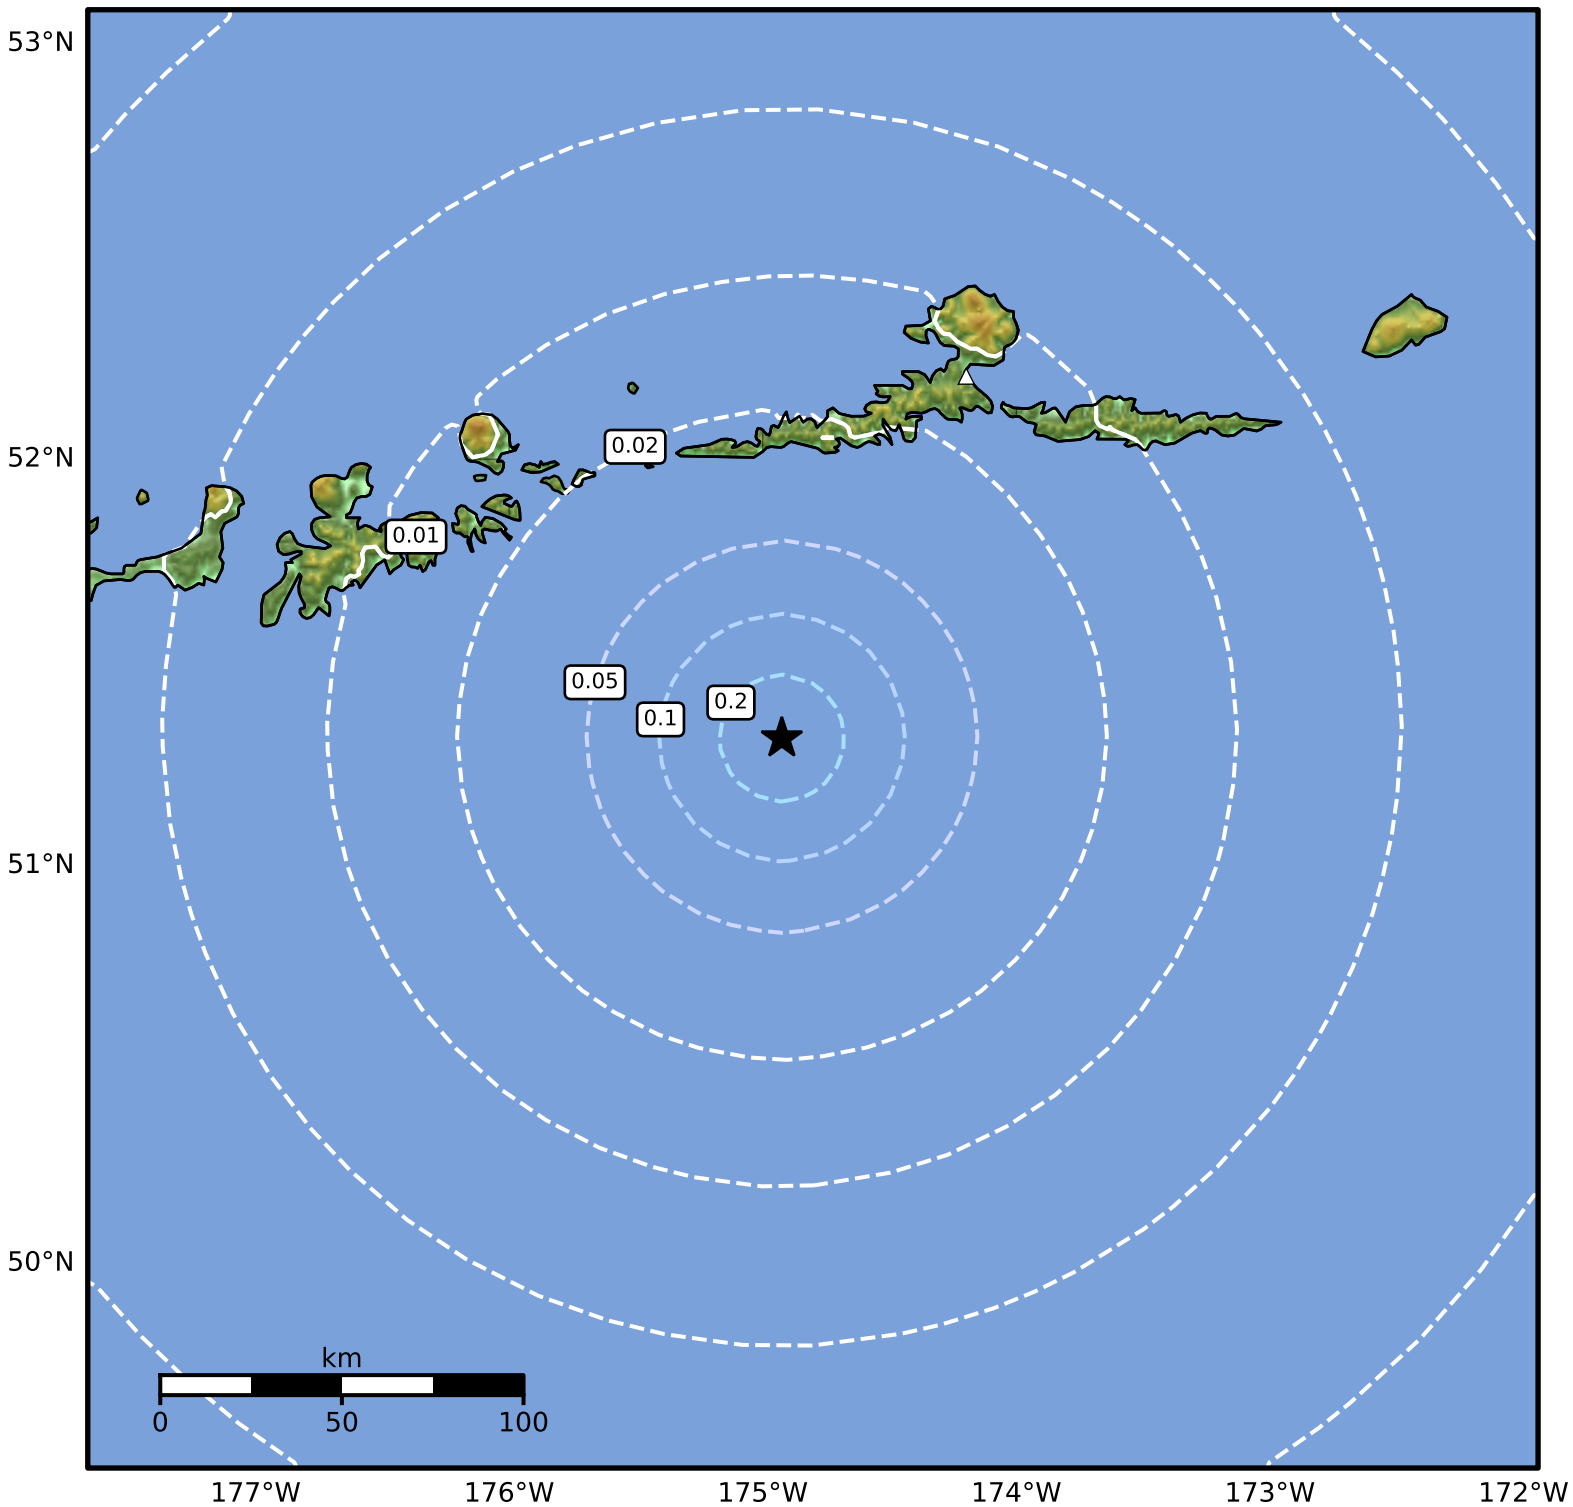

Peak Ground Velocity Map Alaska Earthquake Center  
ShakeMap: 109 km (68 miles) SSW of Atka  
Mar 01, 2025 16:13:45 UTC M4.0 N51.32 W174.92 Depth: 21.5km ID:ak0252rhune5

PGV (cm/s)	0.1	0.2	0.5	1	2	5	10	20	50	100	200
------------	-----	-----	-----	---	---	---	----	----	----	-----	-----

Scale based on Worden et al. (2012)

Version 2: Processed 2025-03-01T17:28:24Z

△ Seismic Instrument ○ Reported Intensity

★ Epicenter