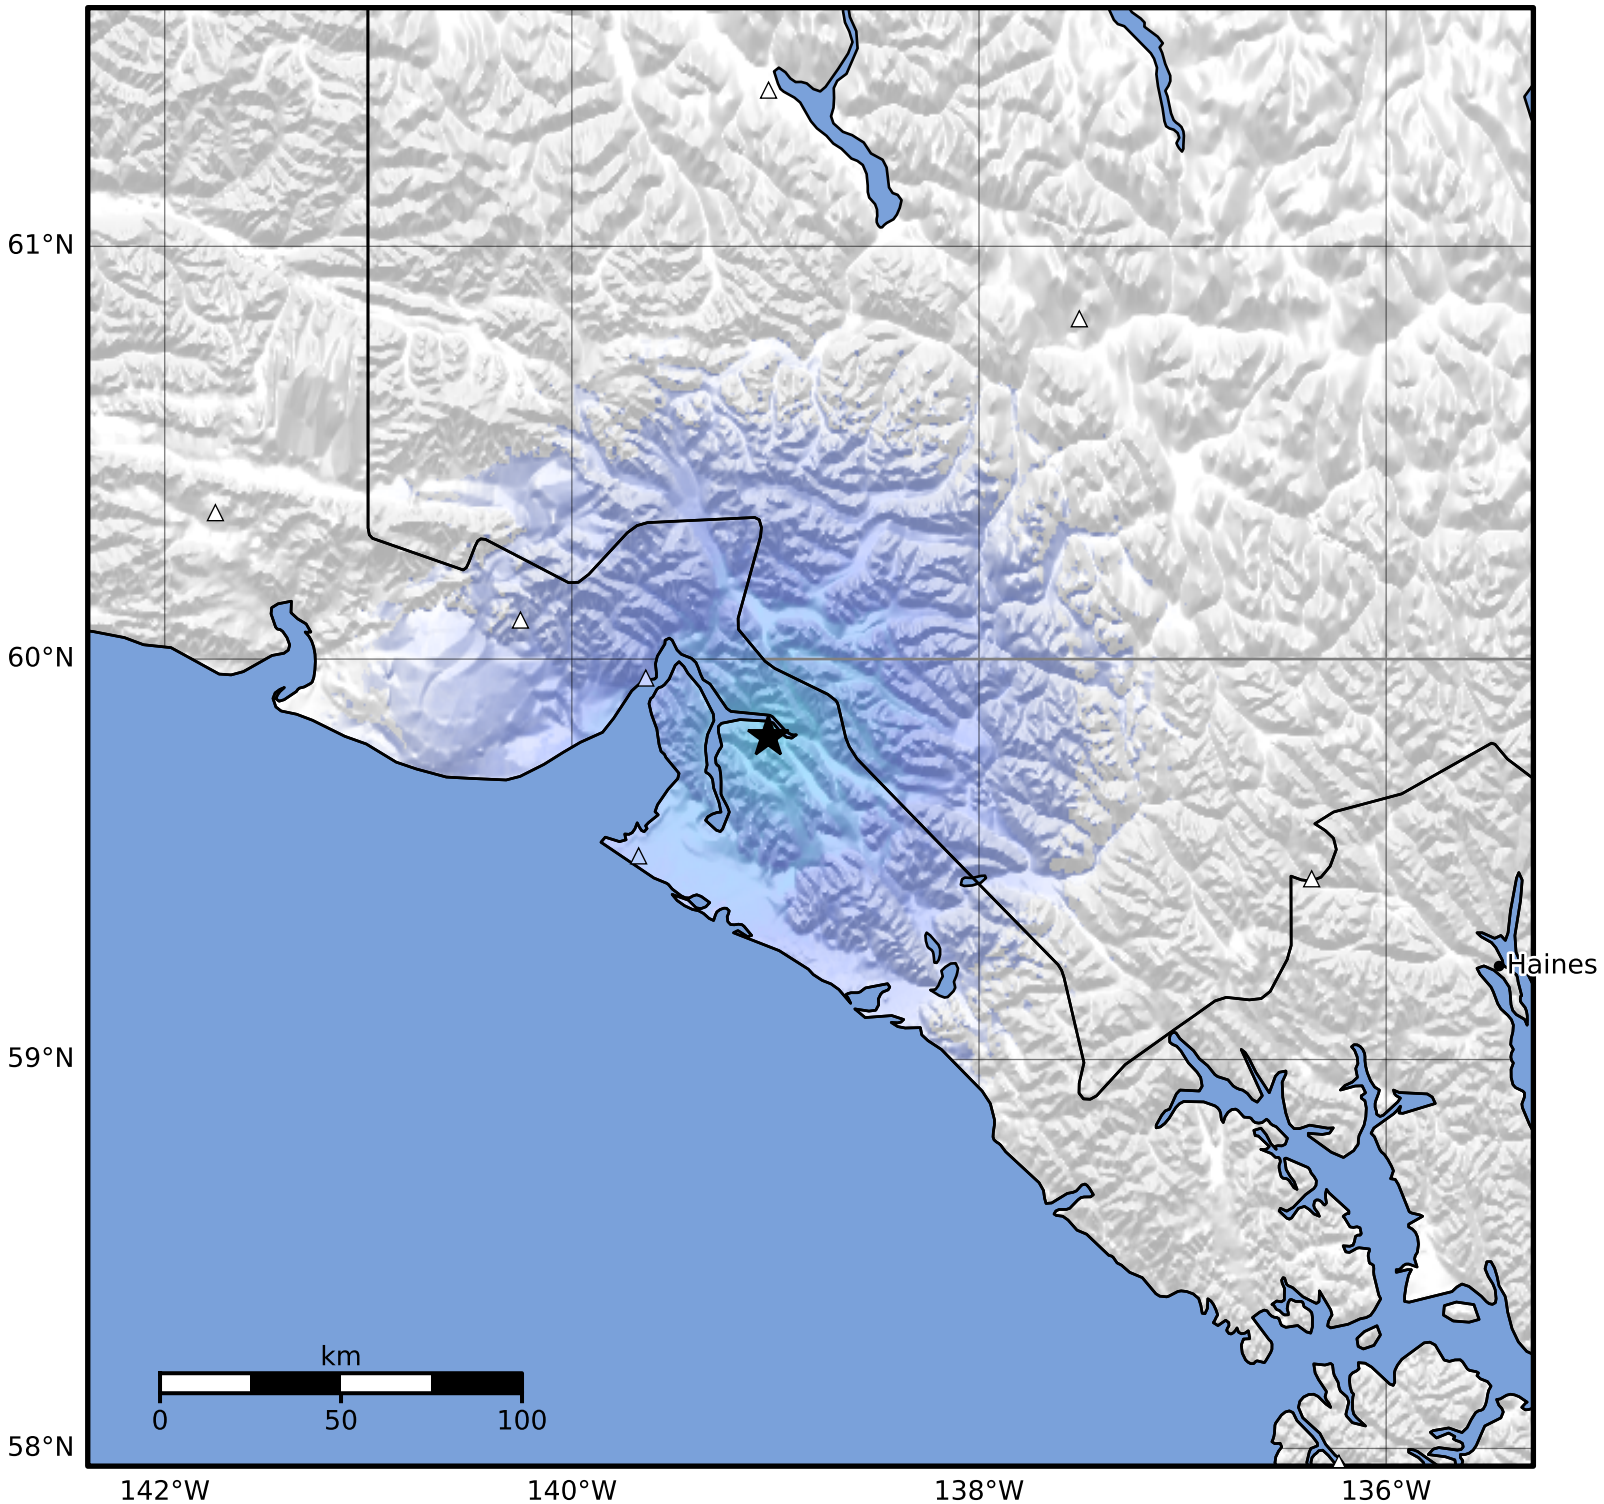

Macroseismic Intensity Map Alaska Earthquake Center
 ShakeMap: 49 km (30 miles) NE of Yakutat
 Mar 03, 2025 10:01:34 UTC M3.6 N59.81 W139.03 Depth: 12.9km ID:ak0252upa4zk

SHAKING	Not felt	Weak	Light	Moderate	Strong	Very strong	Severe	Violent	Extreme
DAMAGE	None	None	None	Very light	Light	Moderate	Moderate/heavy	Heavy	Very heavy
PGA(%g)	<0.0464	0.297	2.76	6.2	11.5	21.5	40.1	74.7	>139
PGV(cm/s)	<0.0215	0.135	1.41	4.65	9.64	20	41.4	85.8	>178
INTENSITY	I	II-III	IV	V	VI	VII	VIII	IX	X+

Scale based on Worden et al. (2012)

Version 2: Processed 2025-03-03T16:49:19Z

△ Seismic Instrument ○ Reported Intensity

★ Epicenter