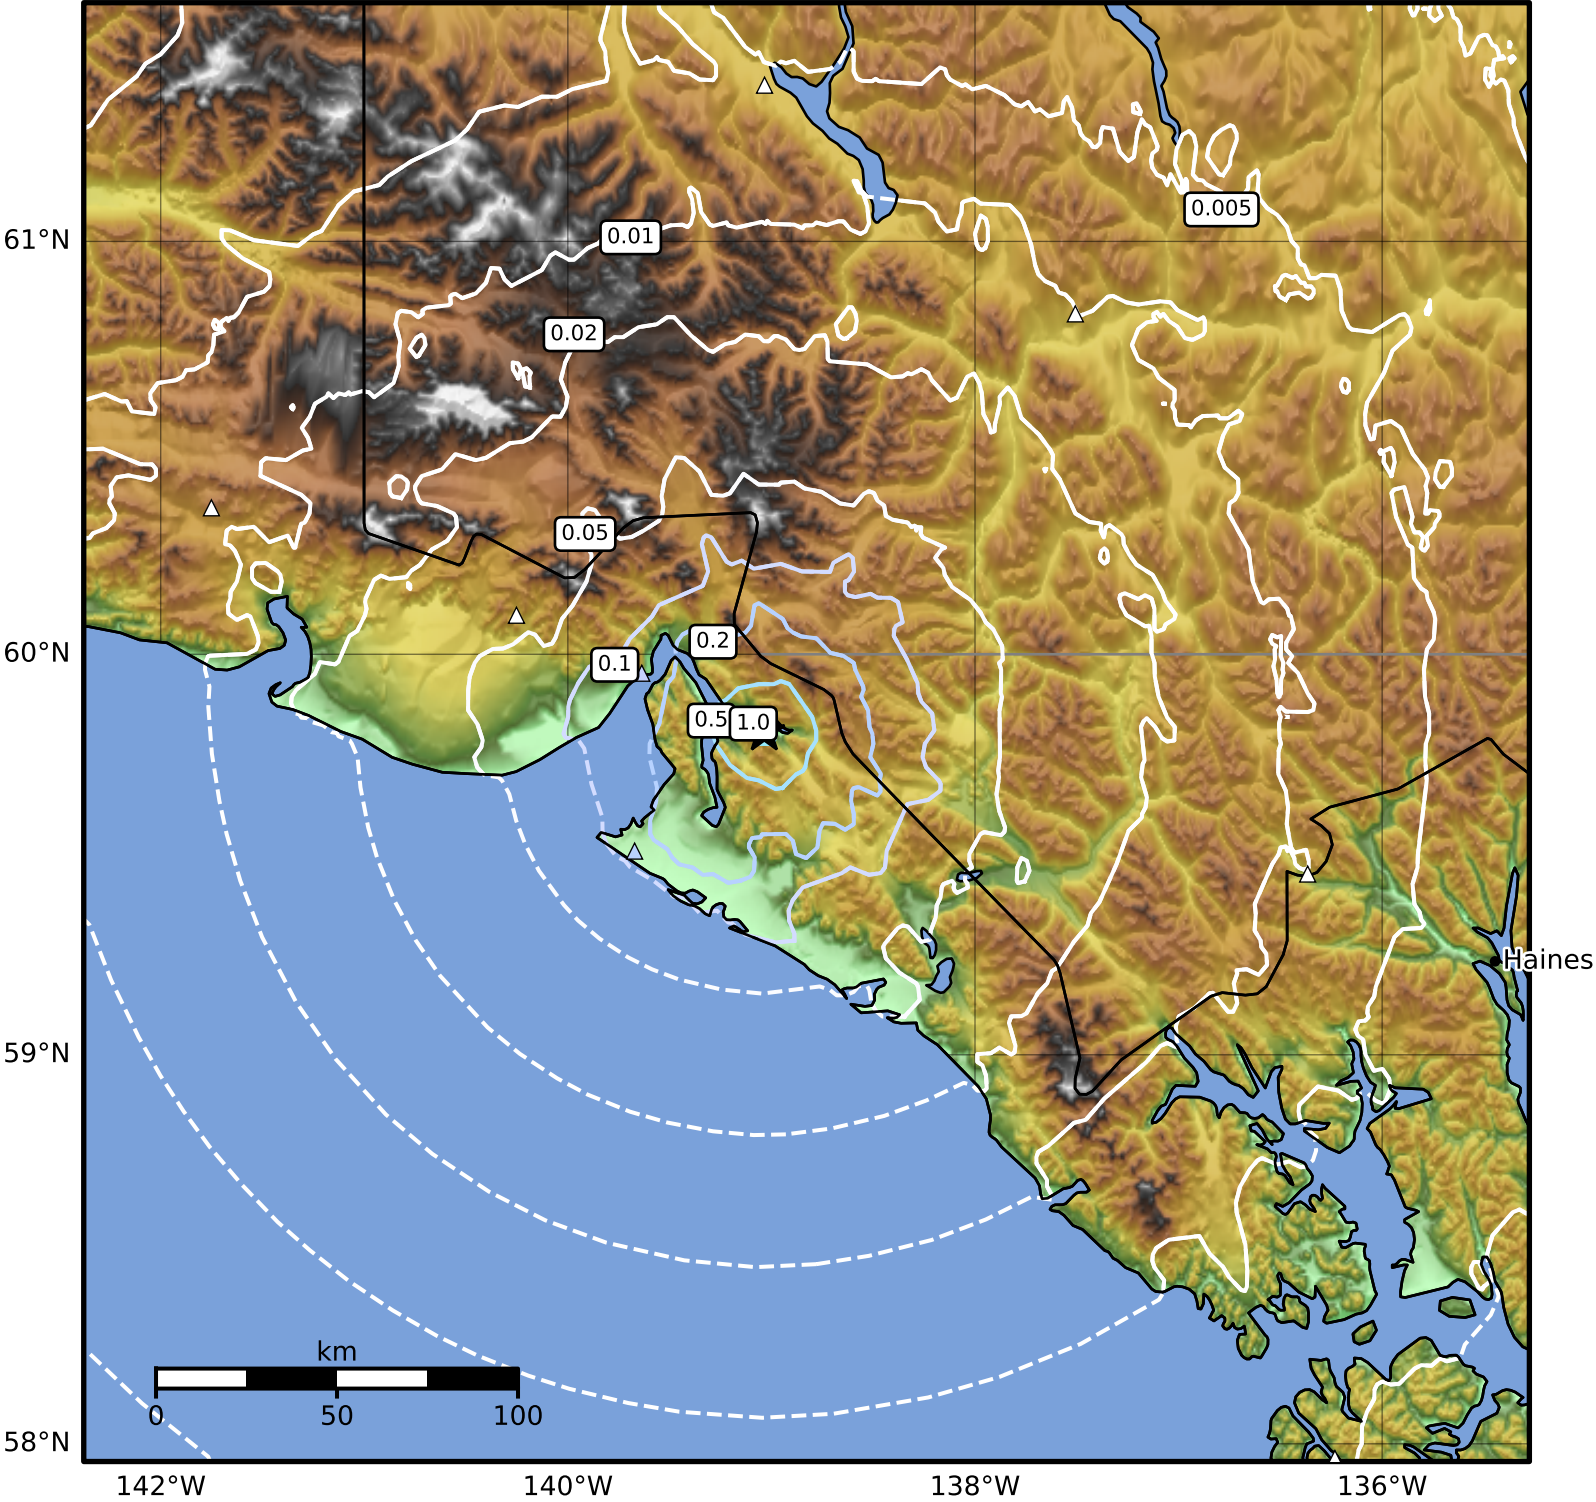

Peak Ground Acceleration Map Alaska Earthquake Center  
ShakeMap: 49 km (30 miles) NE of Yakutat  
Mar 03, 2025 10:01:34 UTC M3.6 N59.81 W139.03 Depth: 12.9km ID:ak0252upa4zk

PGA (%g)	0.1	0.2	0.5	1	2	5	10	20	50	100	200
----------	-----	-----	-----	---	---	---	----	----	----	-----	-----

Scale based on Worden et al. (2012) Version 2: Processed 2025-03-03T16:49:19Z  
△ Seismic Instrument ○ Reported Intensity ★ Epicenter