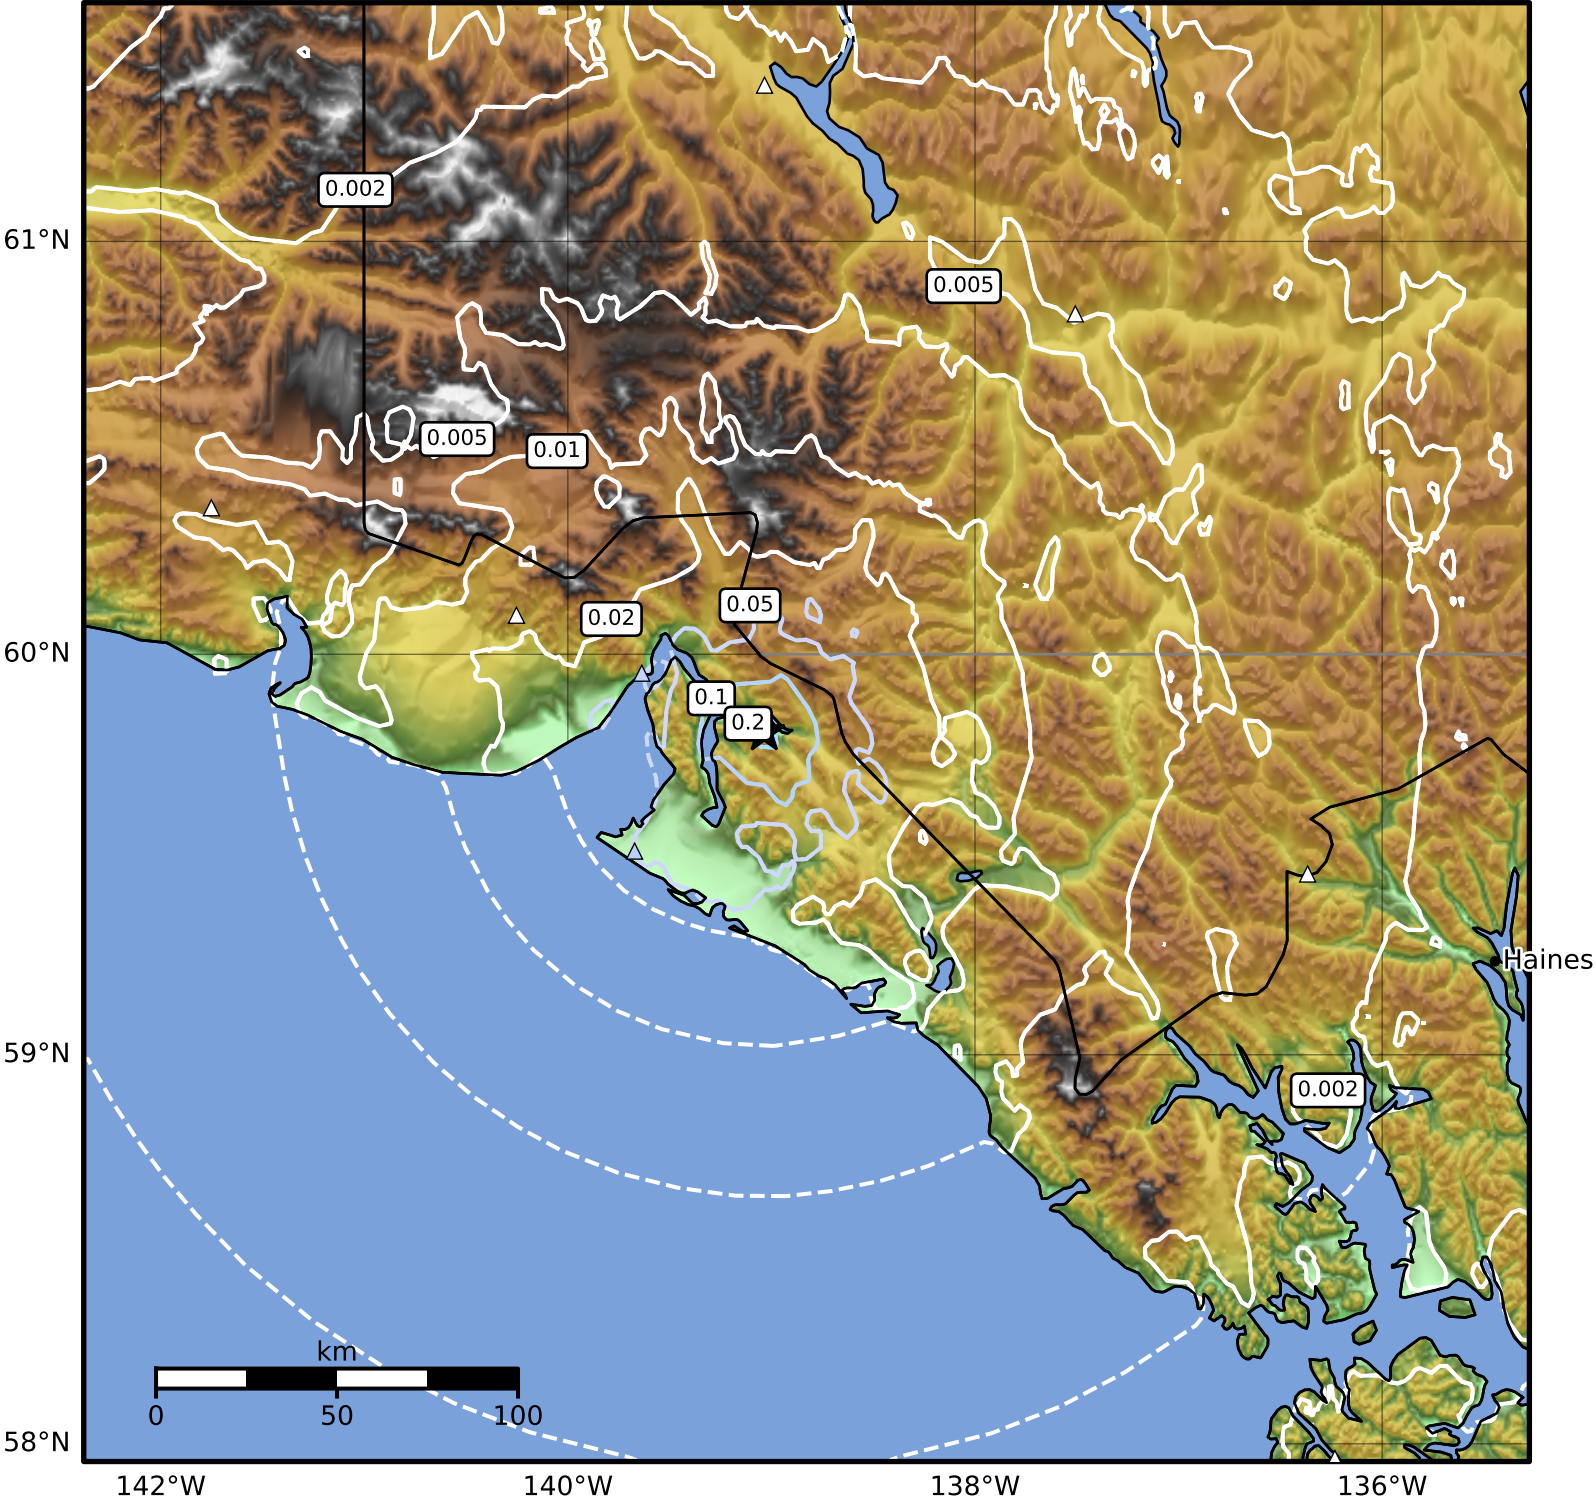

Peak Ground Velocity Map Alaska Earthquake Center
 ShakeMap: 49 km (30 miles) NE of Yakutat
 Mar 03, 2025 10:01:34 UTC M3.6 N59.81 W139.03 Depth: 12.9km ID:ak0252upa4zk

PGV (cm/s)	0.1	0.2	0.5	1	2	5	10	20	50	100	200
------------	-----	-----	-----	---	---	---	----	----	----	-----	-----

Scale based on Worden et al. (2012) Version 2: Processed 2025-03-03T16:49:19Z
 △ Seismic Instrument ○ Reported Intensity ★ Epicenter