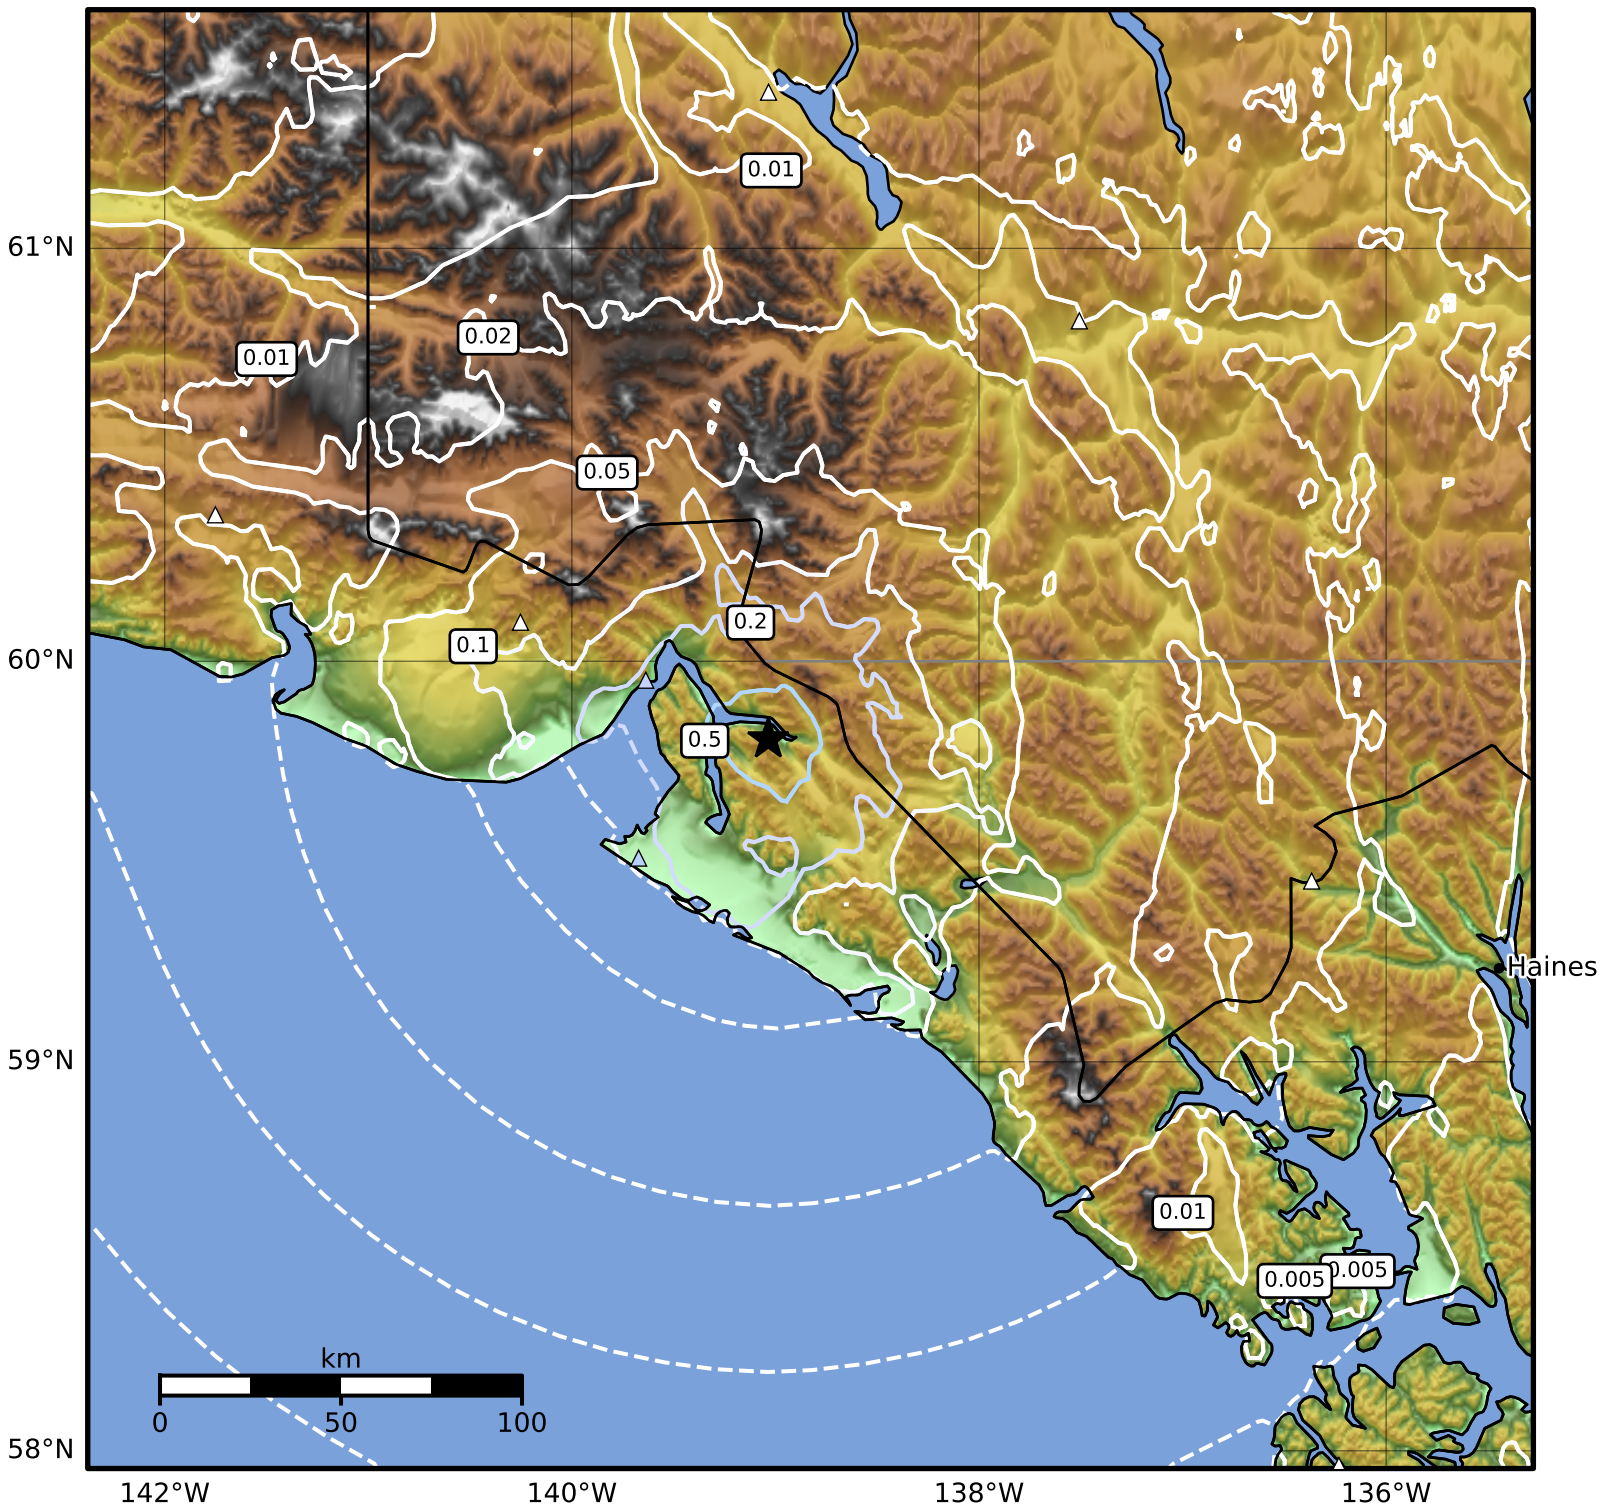

0.3 Second Peak Spectral Acceleration Map Alaska Earthquake Center  
 ShakeMap: 49 km (30 miles) NE of Yakutat  
 Mar 03, 2025 10:01:34 UTC M3.6 N59.81 W139.03 Depth: 12.9km ID:ak0252upa4zk

SA(0.3) (%g)	0.1	0.2	0.5	1	2	5	10	20	50	100	200
--------------	-----	-----	-----	---	---	---	----	----	----	-----	-----

Scale based on Worden et al. (2012)

Version 2: Processed 2025-03-03T16:49:19Z

△ Seismic Instrument ○ Reported Intensity

★ Epicenter