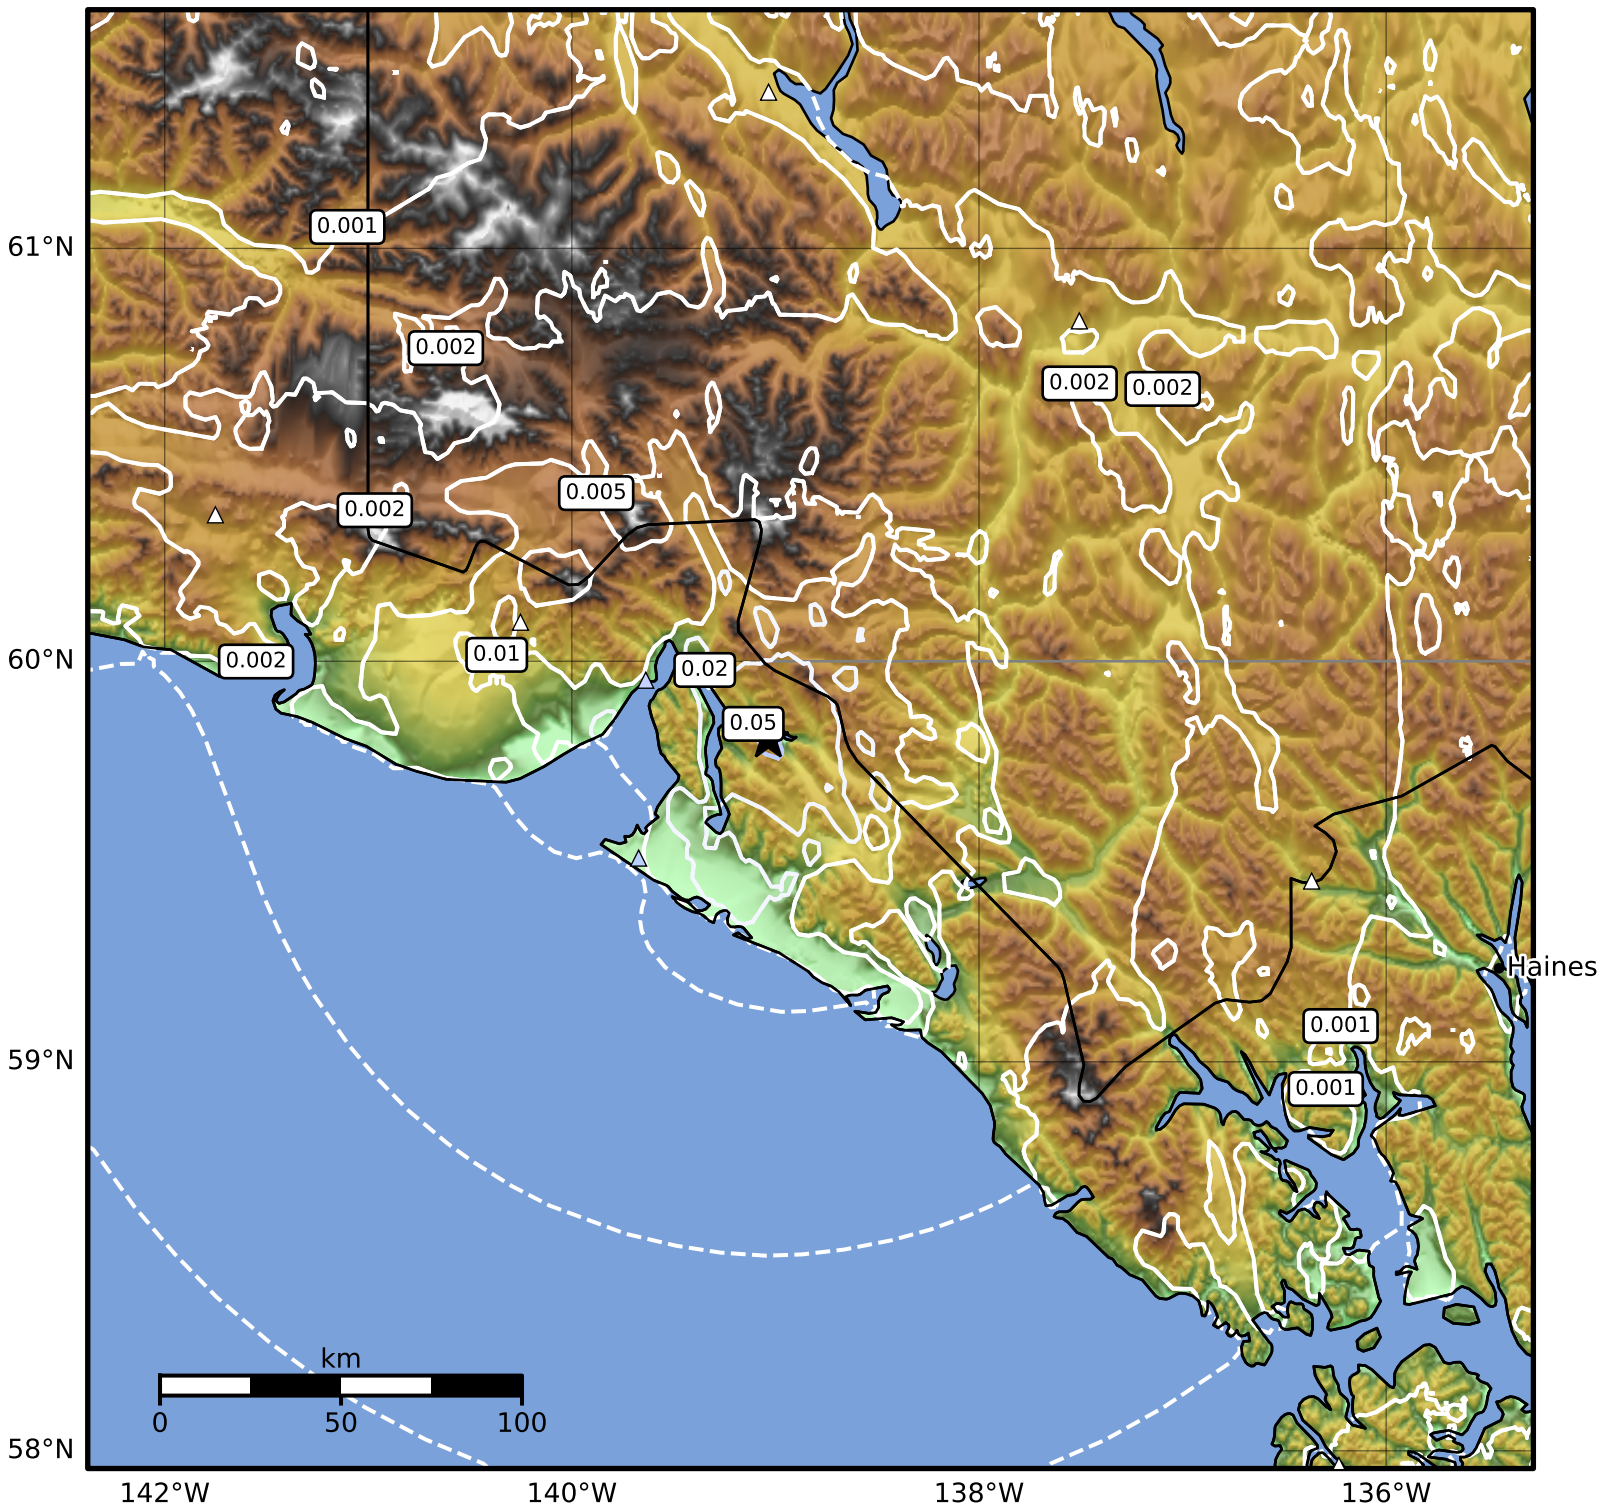

1.0 Second Peak Spectral Acceleration Map Alaska Earthquake Center
 ShakeMap: 49 km (30 miles) NE of Yakutat
 Mar 03, 2025 10:01:34 UTC M3.6 N59.81 W139.03 Depth: 12.9km ID:ak0252upa4zk

SA(1.0) (%g)	0.1	0.2	0.5	1	2	5	10	20	50	100	200
---------------------	------------	------------	------------	----------	----------	----------	-----------	-----------	-----------	------------	------------

Scale based on Worden et al. (2012)

Version 2: Processed 2025-03-03T16:49:19Z

△ Seismic Instrument ○ Reported Intensity

★ Epicenter