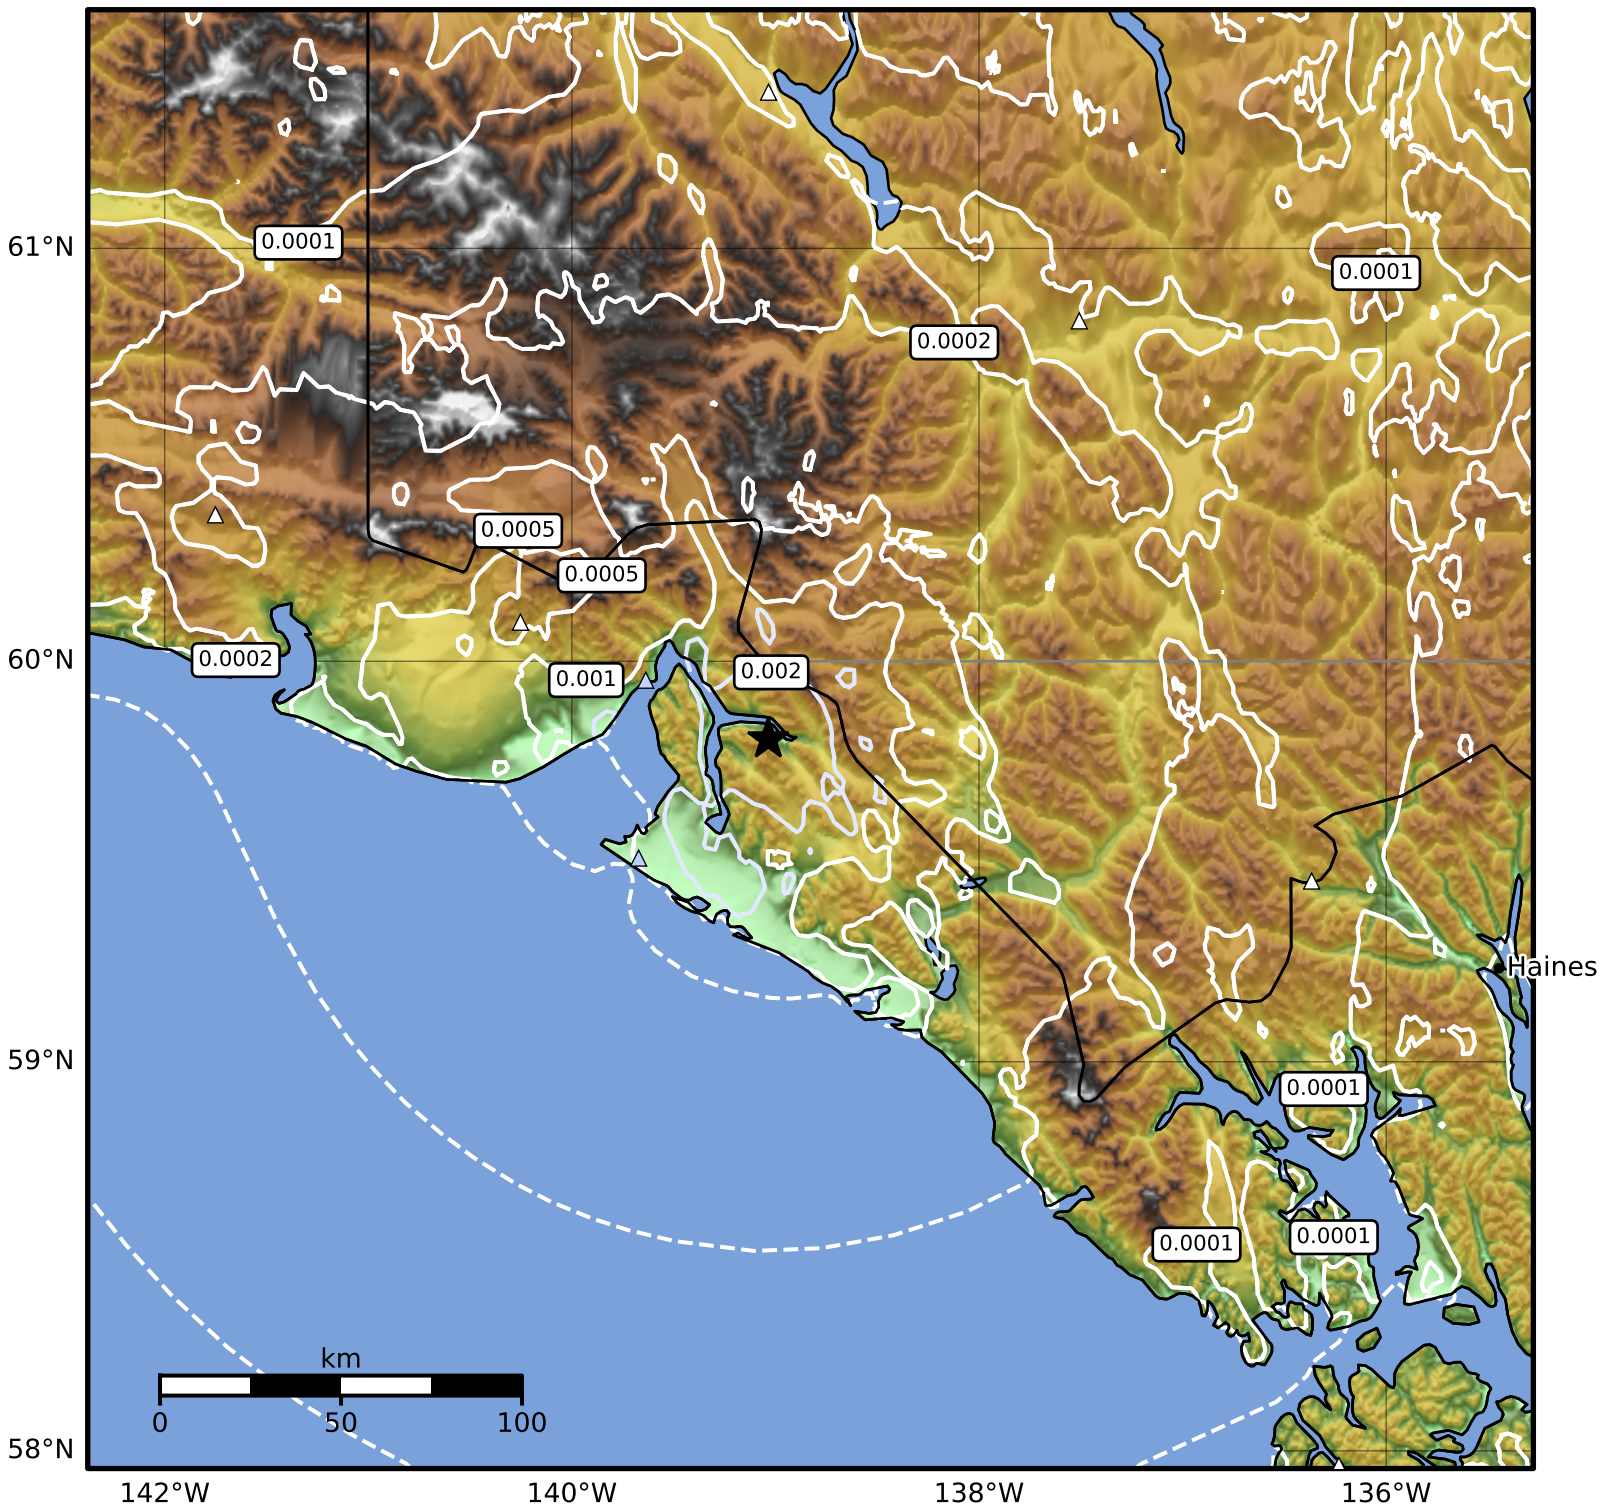

3.0 Second Peak Spectral Acceleration Map Alaska Earthquake Center  
 ShakeMap: 49 km (30 miles) NE of Yakutat  
 Mar 03, 2025 10:01:34 UTC M3.6 N59.81 W139.03 Depth: 12.9km ID:ak0252upa4zk

Scale based on Worden et al. (2012)  
 △ Seismic Instrument    ○ Reported Intensity

★ Epicenter

Version 2: Processed 2025-03-03T16:49:19Z