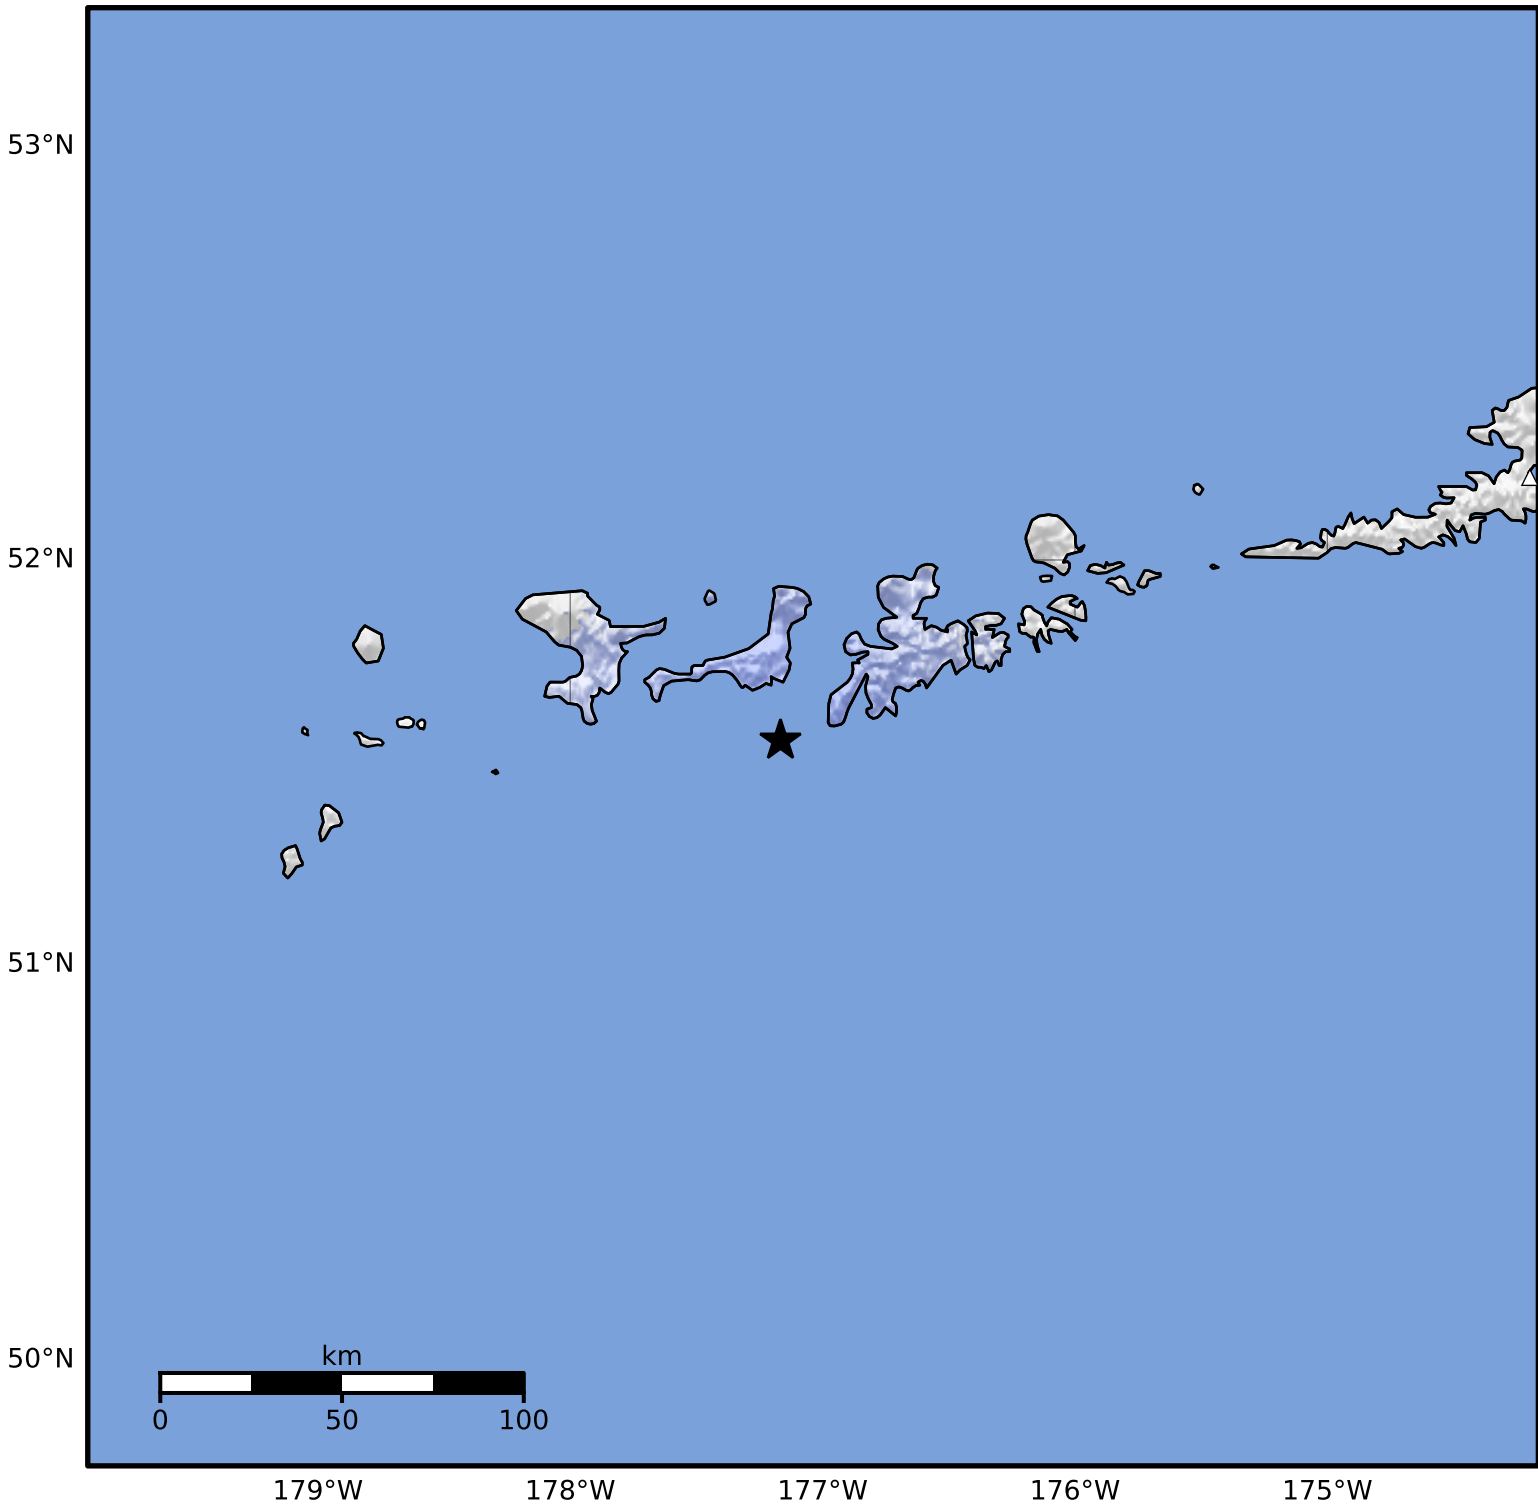

Macroseismic Intensity Map Alaska Earthquake Center
 ShakeMap: 50 km (31 miles) SW of Adak
 Mar 06, 2025 02:28:19 UTC M3.6 N51.56 W177.17 Depth: 44.5km ID:ak0252zjah2f

SHAKING	Not felt	Weak	Light	Moderate	Strong	Very strong	Severe	Violent	Extreme
DAMAGE	None	None	None	Very light	Light	Moderate	Moderate/heavy	Heavy	Very heavy
PGA(%g)	<0.0464	0.297	2.76	6.2	11.5	21.5	40.1	74.7	>139
PGV(cm/s)	<0.0215	0.135	1.41	4.65	9.64	20	41.4	85.8	>178
INTENSITY	I	II-III	IV	V	VI	VII	VIII	IX	X+

Scale based on Worden et al. (2012)

Version 1: Processed 2025-03-06T08:11:42Z

△ Seismic Instrument ○ Reported Intensity

★ Epicenter