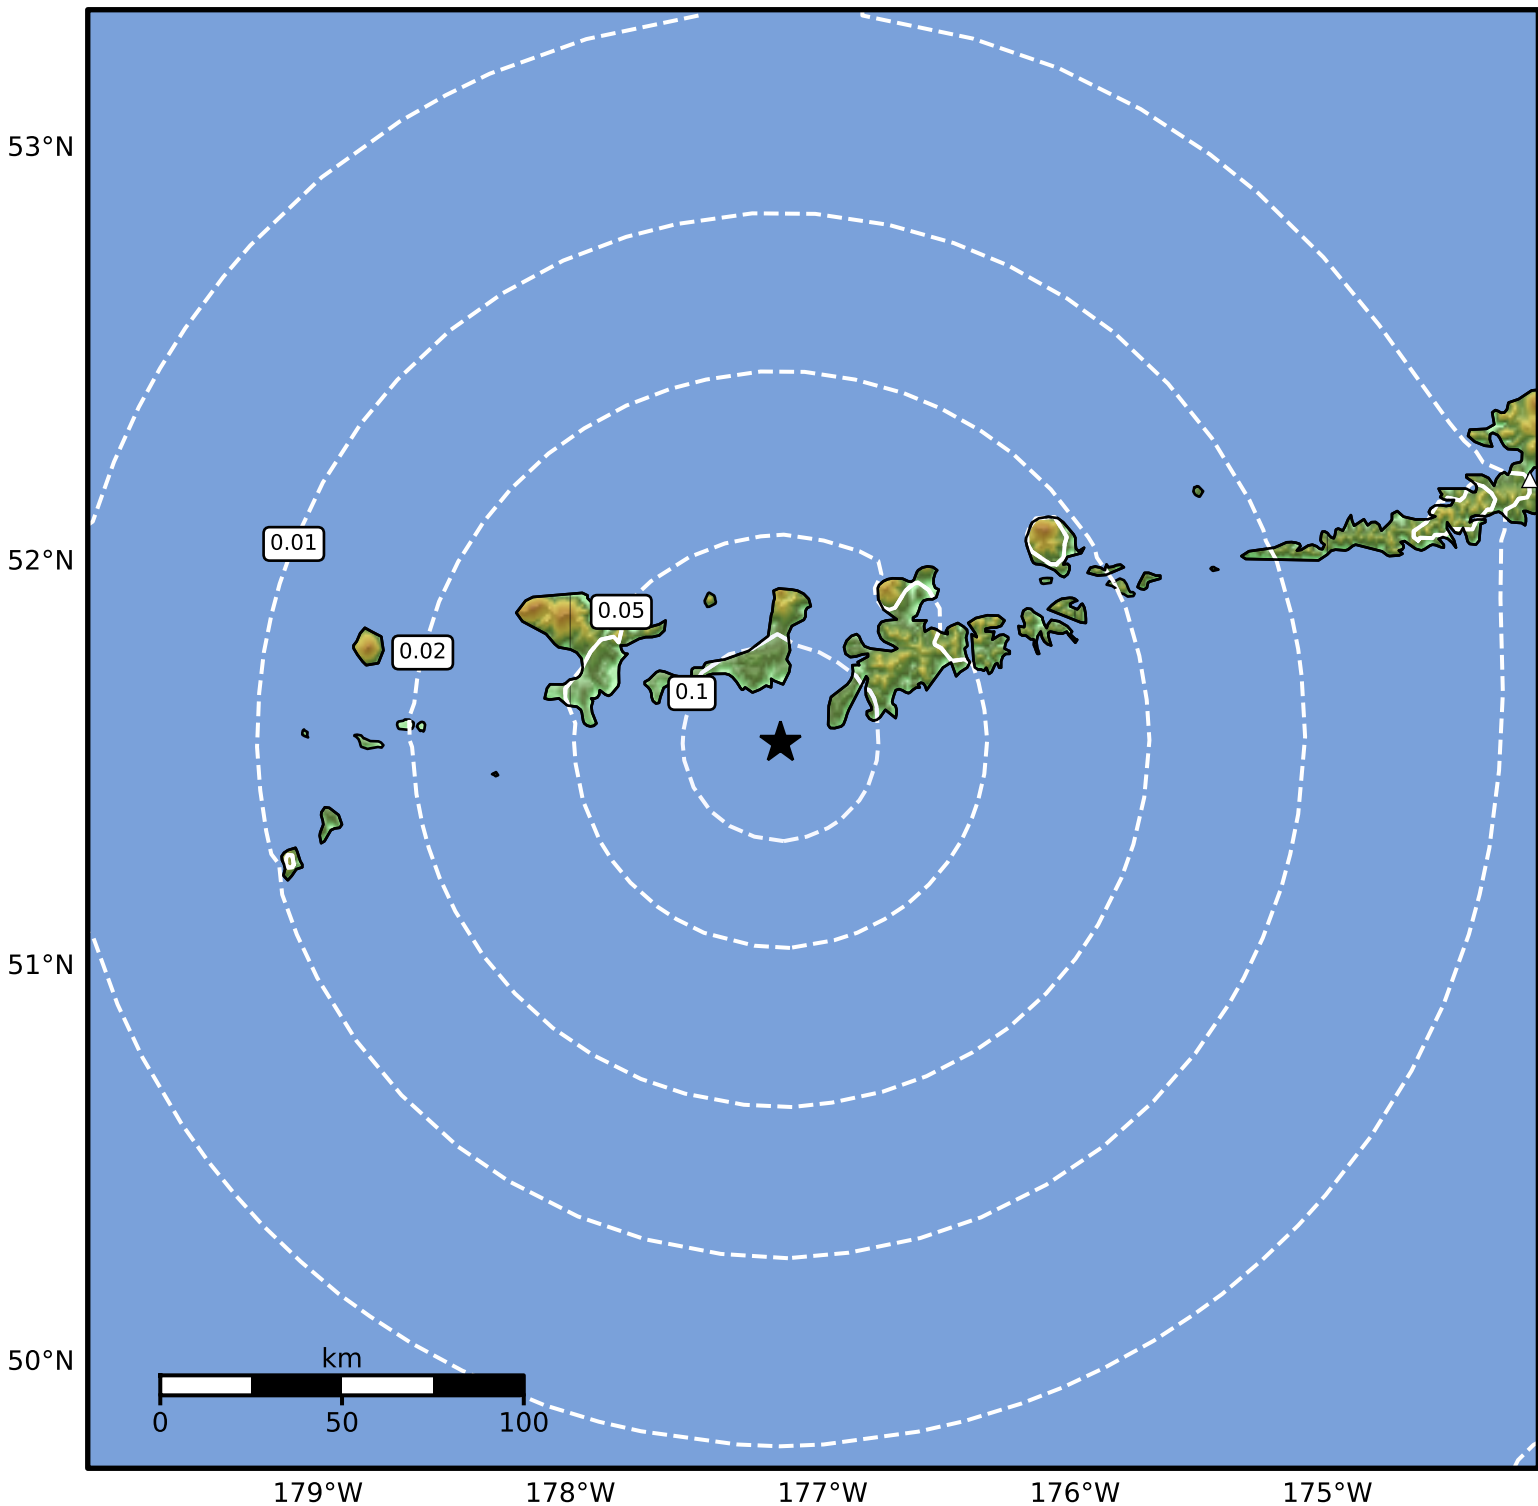

0.3 Second Peak Spectral Acceleration Map Alaska Earthquake Center
 ShakeMap: 50 km (31 miles) SW of Adak
 Mar 06, 2025 02:28:19 UTC M3.6 N51.56 W177.17 Depth: 44.5km ID:ak0252zjah2f

SA(0.3) (%g)	0.1	0.2	0.5	1	2	5	10	20	50	100	200
---------------------	------------	------------	------------	----------	----------	----------	-----------	-----------	-----------	------------	------------

Scale based on Worden et al. (2012)

Version 1: Processed 2025-03-06T08:11:42Z

△ Seismic Instrument ○ Reported Intensity

★ Epicenter