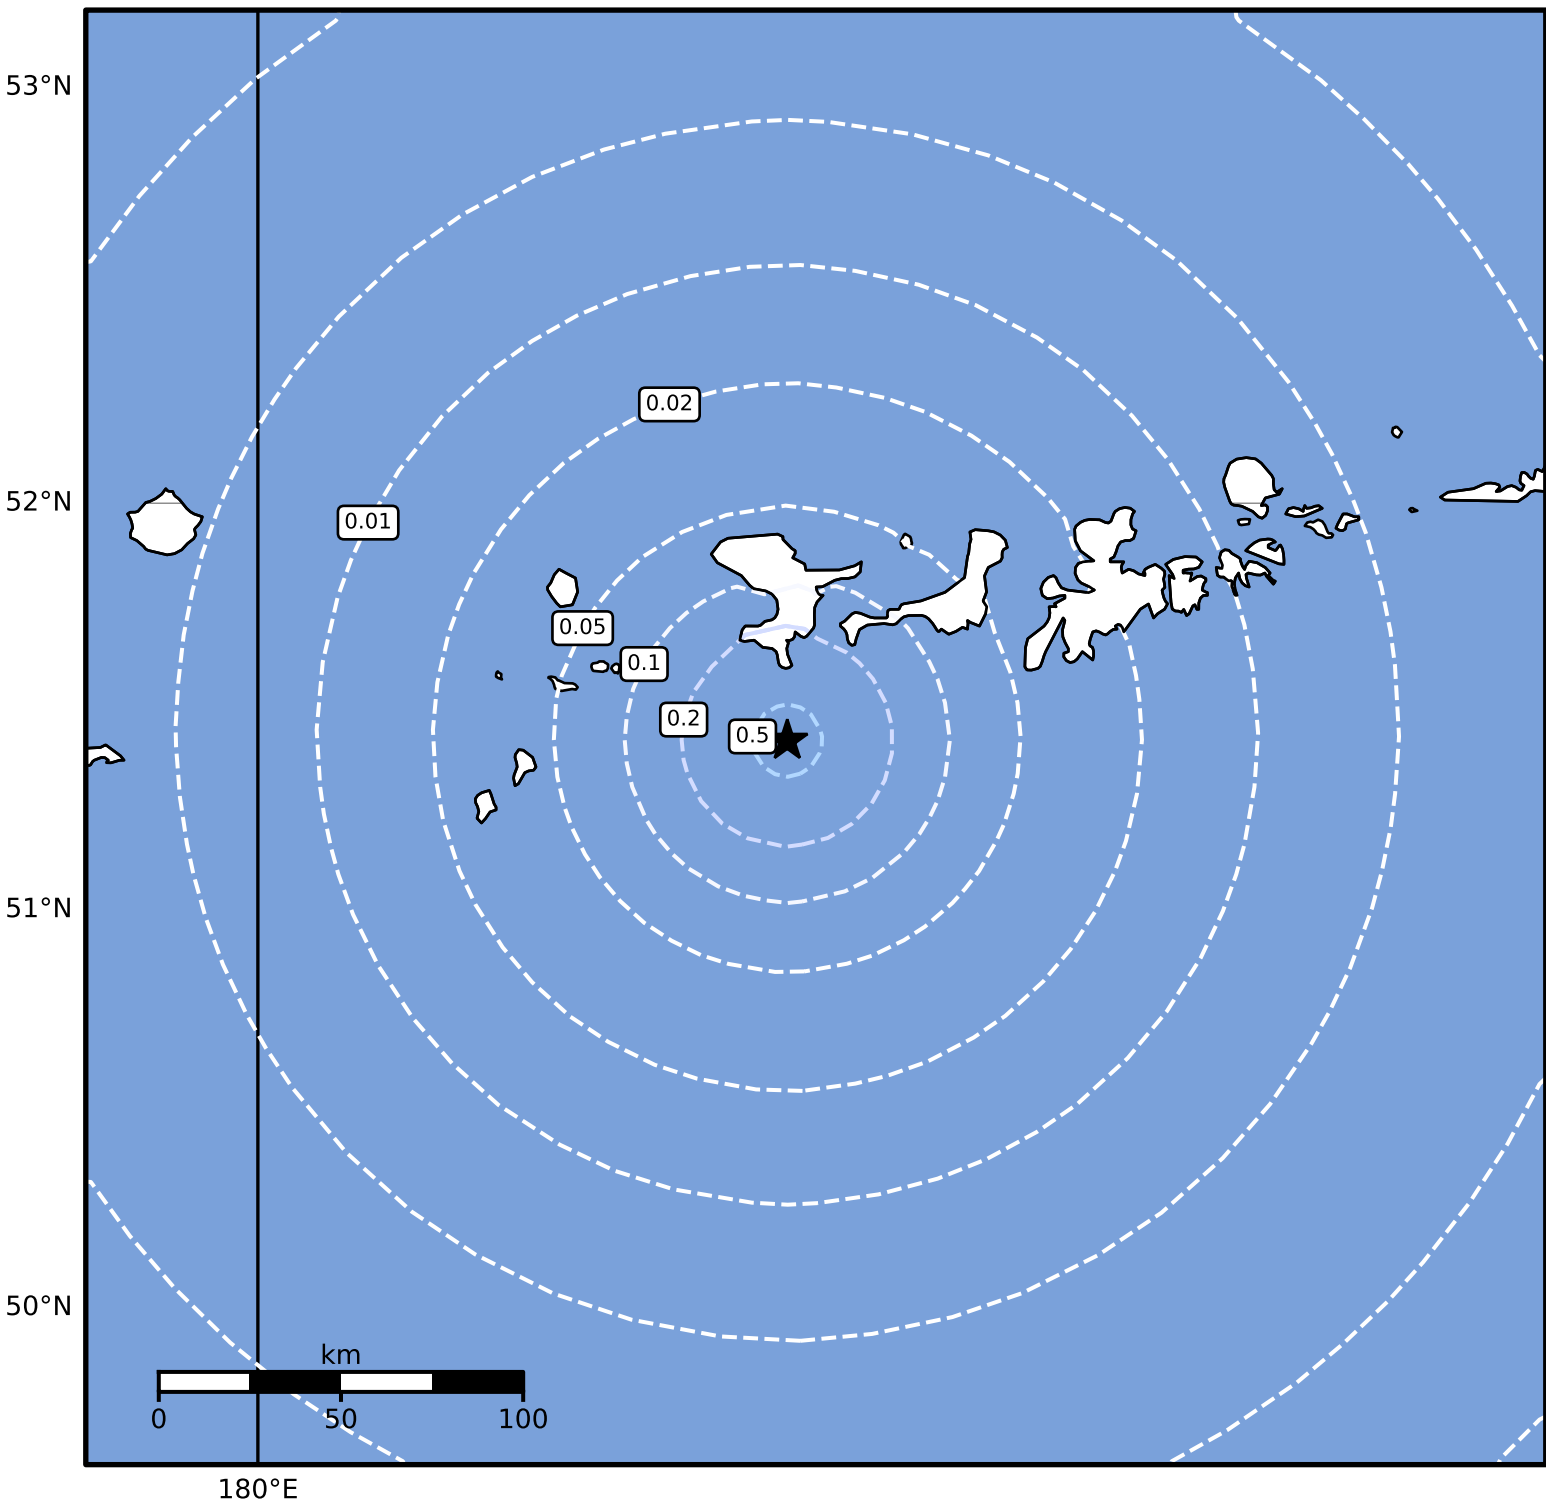

0.3 Second Peak Spectral Acceleration Map Alaska Earthquake Center
 ShakeMap: 101 km (63 miles) WSW of Adak
 Jan 02, 2025 05:08:24 UTC M3.5 N51.42 W177.91 Depth: 20.0km ID:ak0253e3mmk

SA(0.3) (%g)	0.1	0.2	0.5	1	2	5	10	20	50	100	200
--------------	-----	-----	-----	---	---	---	----	----	----	-----	-----

Scale based on Worden et al. (2012)

Version 1: Processed 2025-01-02T05:12:15Z

△ Seismic Instrument ○ Reported Intensity

★ Epicenter