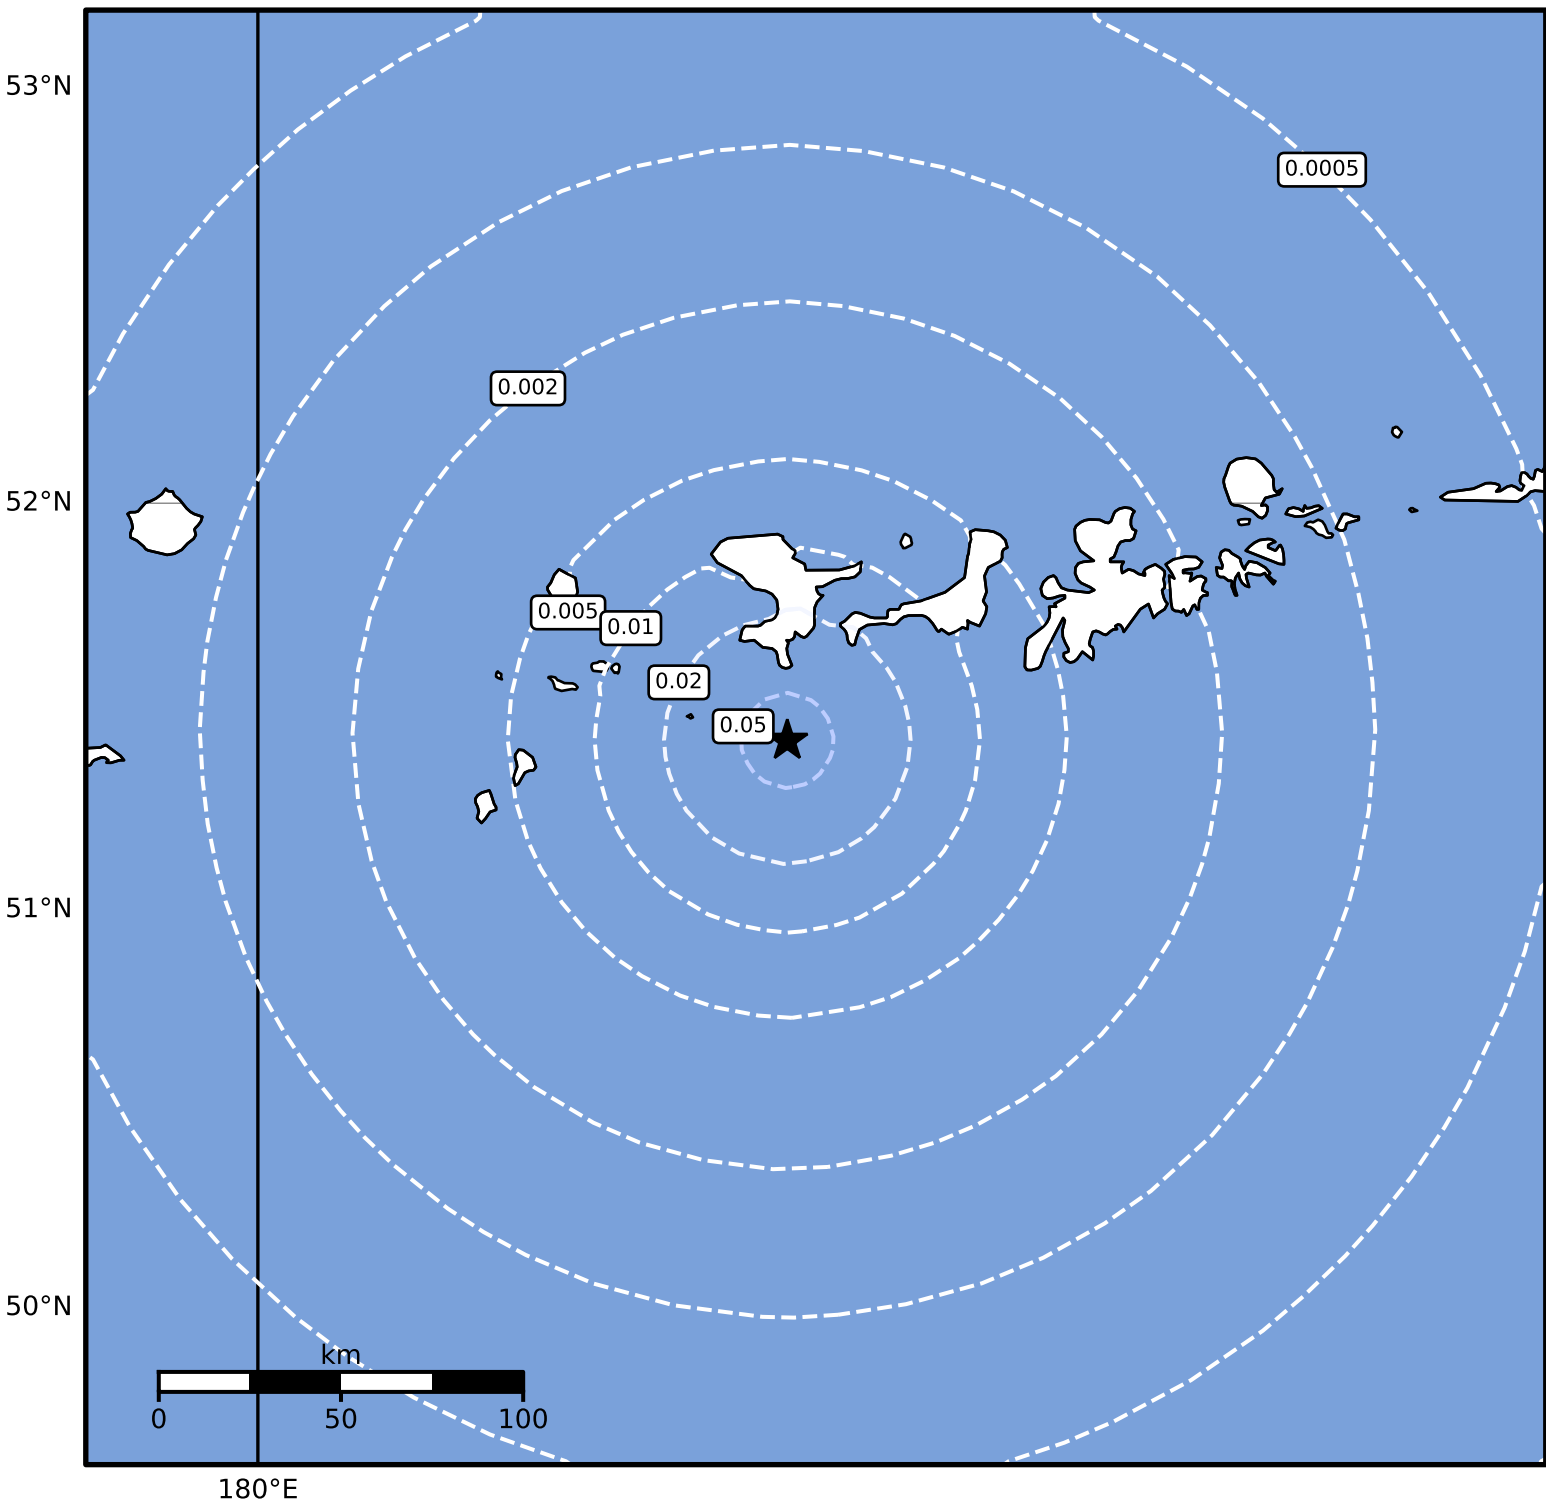

1.0 Second Peak Spectral Acceleration Map Alaska Earthquake Center
 ShakeMap: 101 km (63 miles) WSW of Adak
 Jan 02, 2025 05:08:24 UTC M3.5 N51.42 W177.91 Depth: 20.0km ID:ak0253e3mmk

SA(1.0) (%g)	0.1	0.2	0.5	1	2	5	10	20	50	100	200

Scale based on Worden et al. (2012)

Version 1: Processed 2025-01-02T05:12:15Z

△ Seismic Instrument ○ Reported Intensity

★ Epicenter