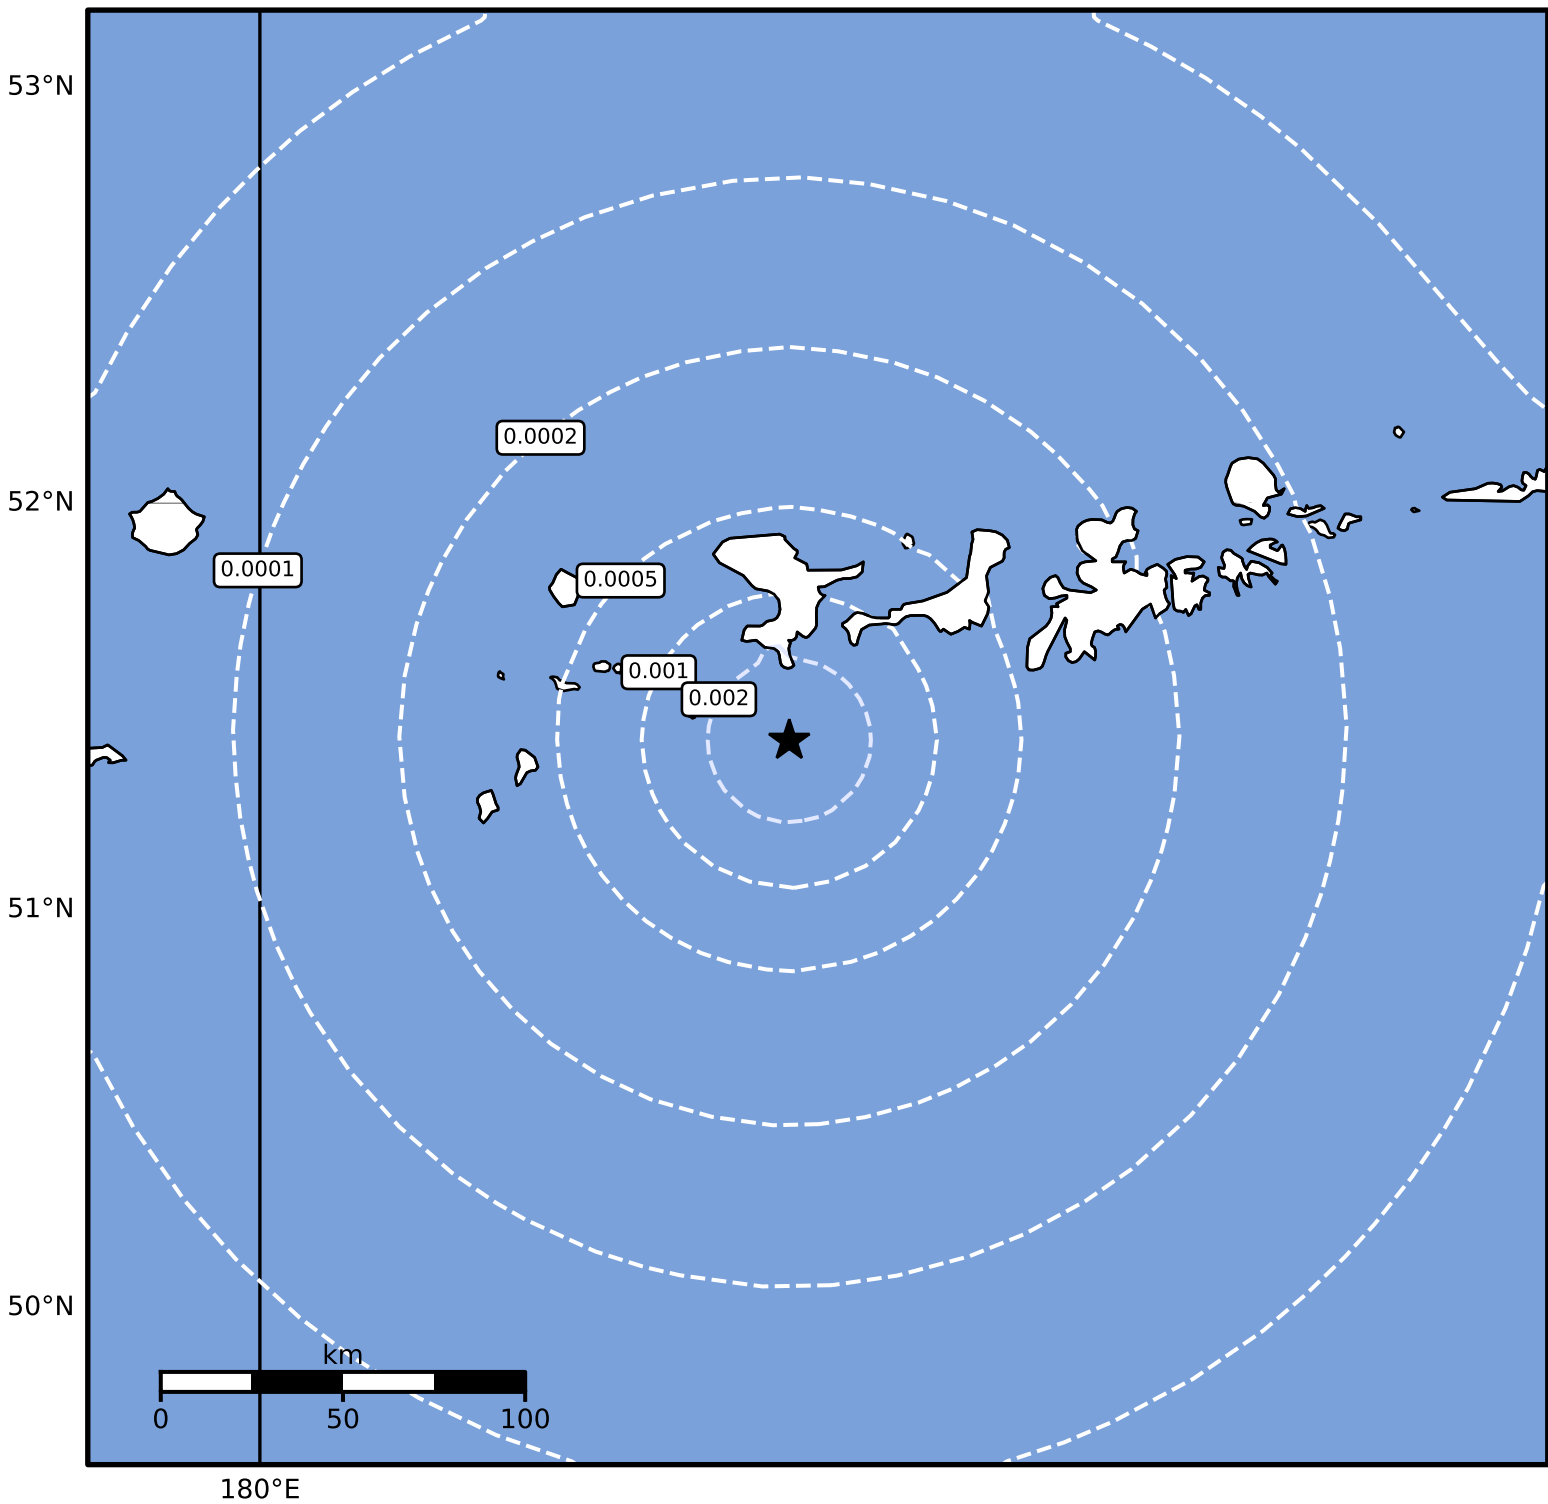

3.0 Second Peak Spectral Acceleration Map Alaska Earthquake Center
ShakeMap: 101 km (63 miles) WSW of Adak
Jan 02, 2025 05:08:24 UTC M3.5 N51.42 W177.91 Depth: 20.0km ID:ak0253e3mmk

SA(3.0) (%g)	0.1	0.2	0.5	1	2	5	10	20	50
--------------	-----	-----	-----	---	---	---	----	----	----

Scale based on Worden et al. (2012)

Version 1: Processed 2025-01-02T05:12:15Z

△ Seismic Instrument ○ Reported Intensity

★ Epicenter