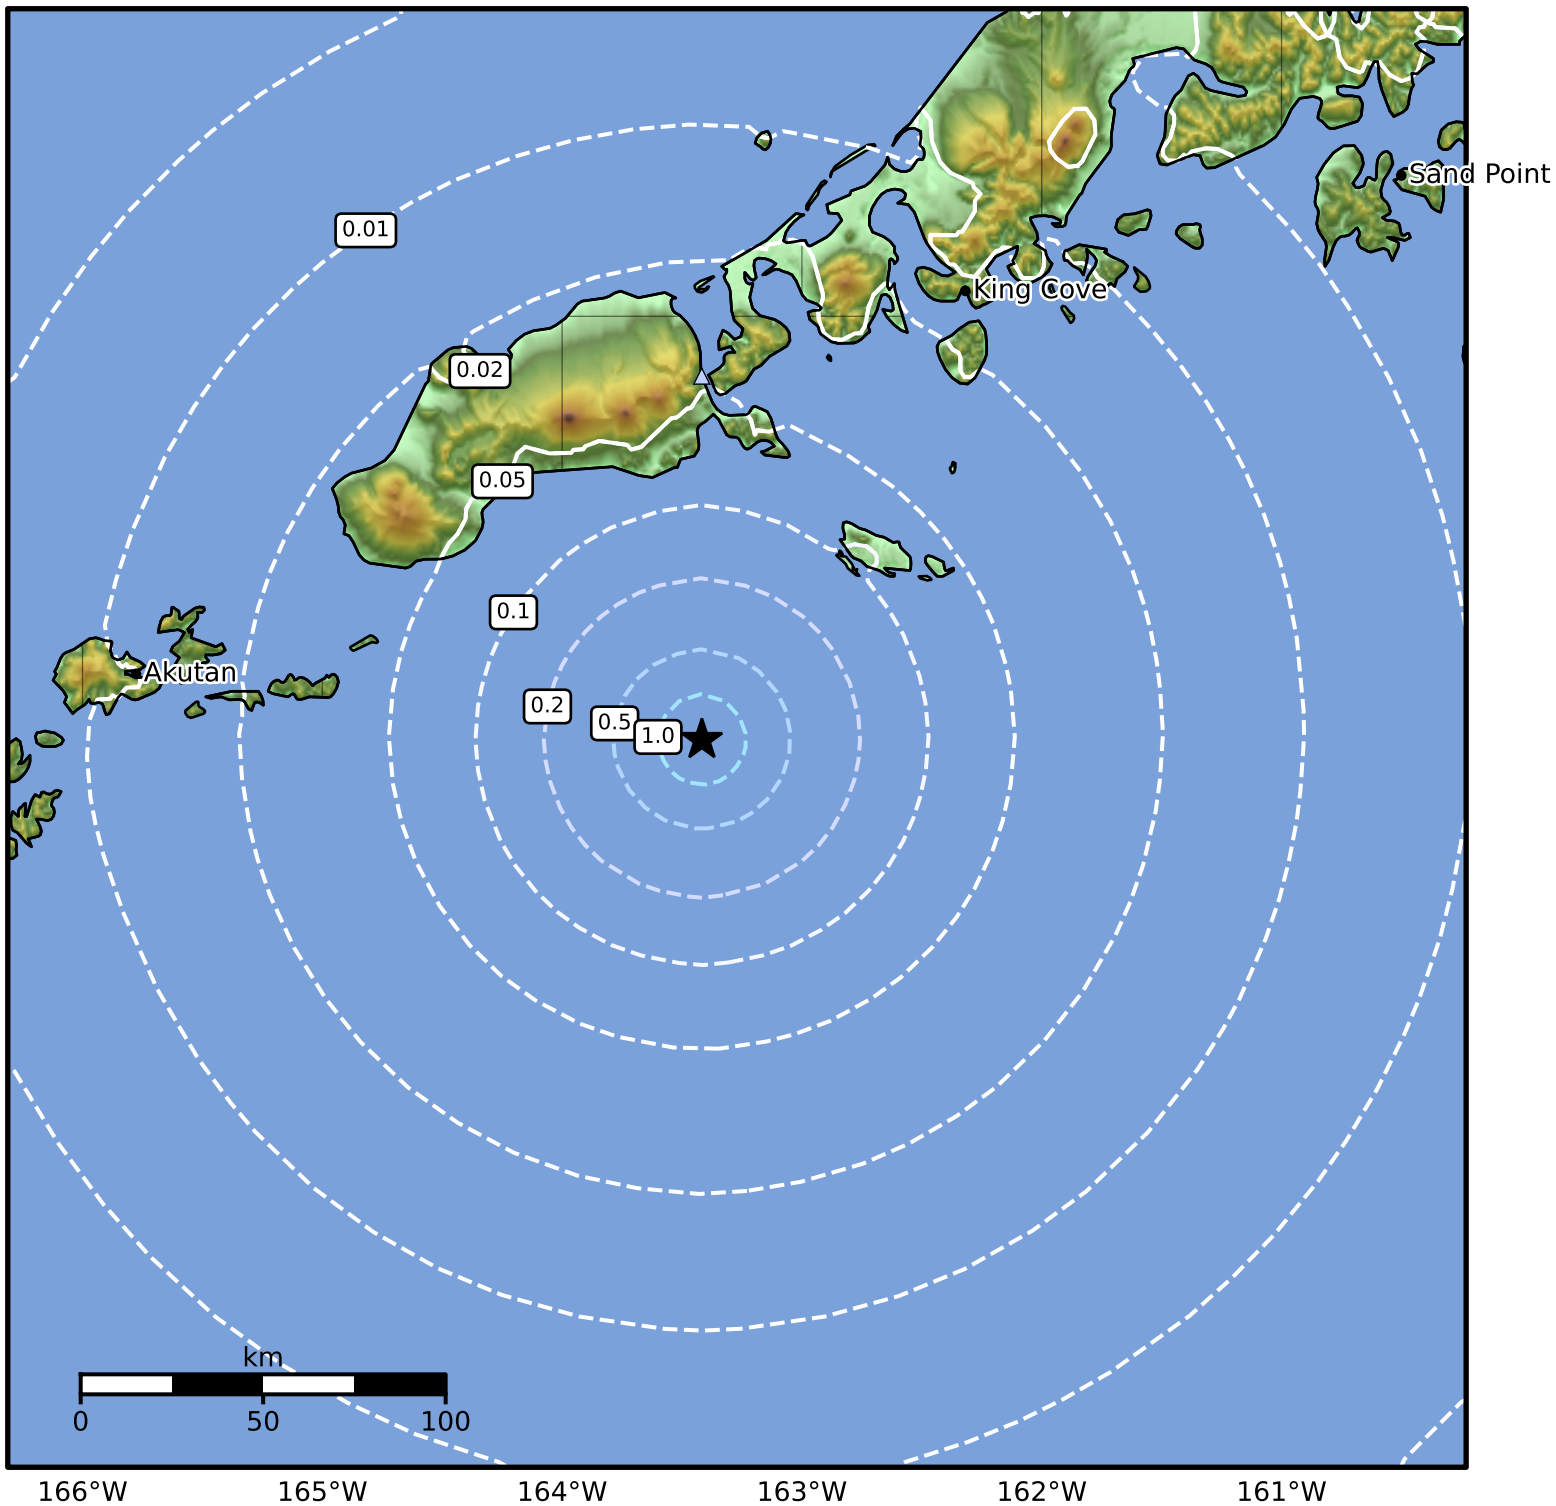

0.3 Second Peak Spectral Acceleration Map Alaska Earthquake Center
 ShakeMap: 98 km (61 miles) S of False Pass
 Mar 15, 2025 08:26:28 UTC M3.8 N53.97 W163.42 Depth: 16.0km ID:ak0253eios90

SA(0.3) (%g)	0.1	0.2	0.5	1	2	5	10	20	50	100	200
--------------	-----	-----	-----	---	---	---	----	----	----	-----	-----

Scale based on Worden et al. (2012)

Version 2: Processed 2025-03-15T19:22:44Z

△ Seismic Instrument ○ Reported Intensity

★ Epicenter