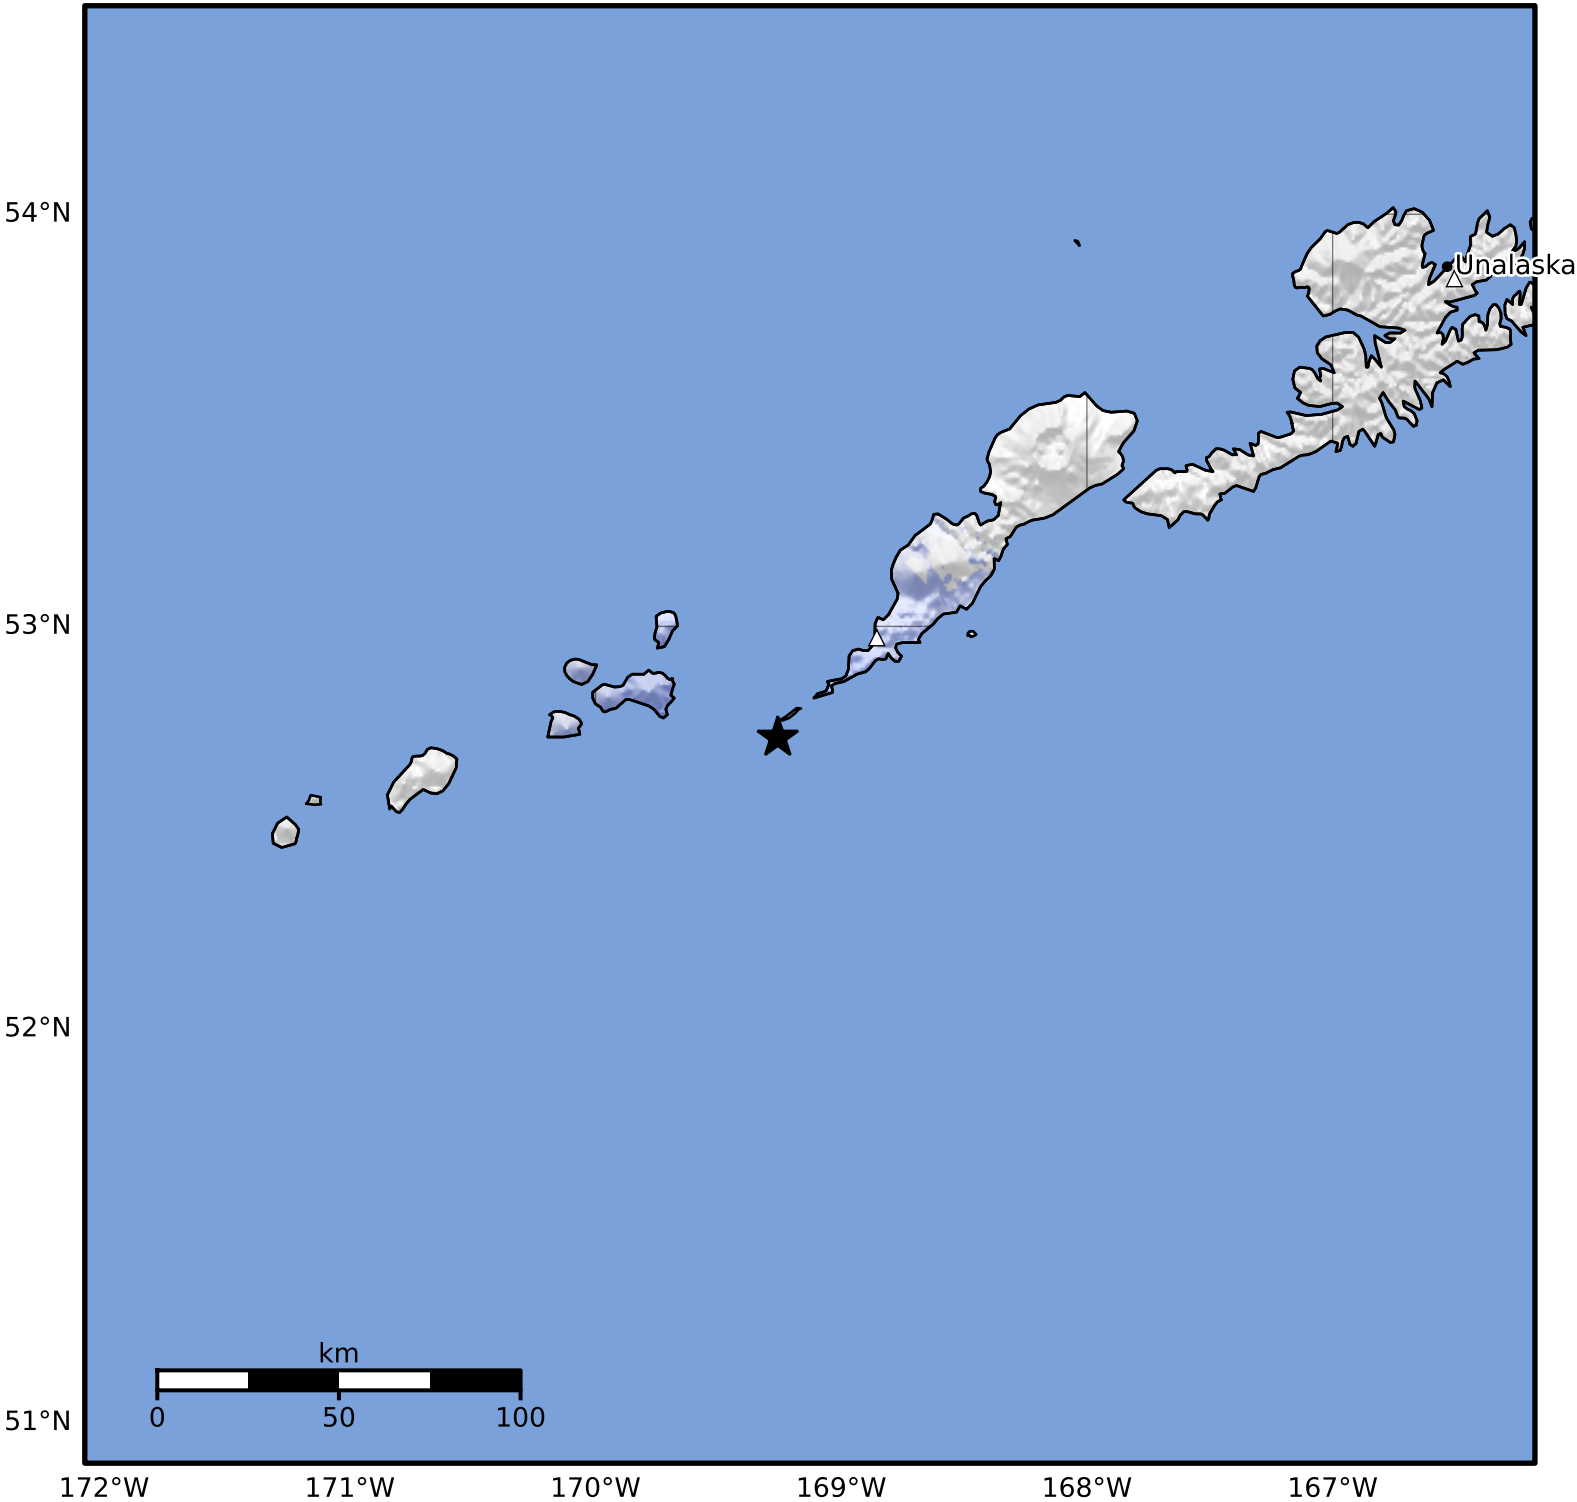

Macroseismic Intensity Map Alaska Earthquake Center
 ShakeMap: 35 km (22 miles) SW of Nikolski
 Jan 02, 2025 08:39:14 UTC M3.8 N52.73 W169.26 Depth: 37.4km ID:ak0253g2jzg

SHAKING	Not felt	Weak	Light	Moderate	Strong	Very strong	Severe	Violent	Extreme
DAMAGE	None	None	None	Very light	Light	Moderate	Moderate/heavy	Heavy	Very heavy
PGA(%g)	<0.0464	0.297	2.76	6.2	11.5	21.5	40.1	74.7	>139
PGV(cm/s)	<0.0215	0.135	1.41	4.65	9.64	20	41.4	85.8	>178
INTENSITY	I	II-III	IV	V	VI	VII	VIII	IX	X+

Scale based on Worden et al. (2012)

Version 2: Processed 2025-01-02T20:47:53Z

△ Seismic Instrument ○ Reported Intensity

★ Epicenter