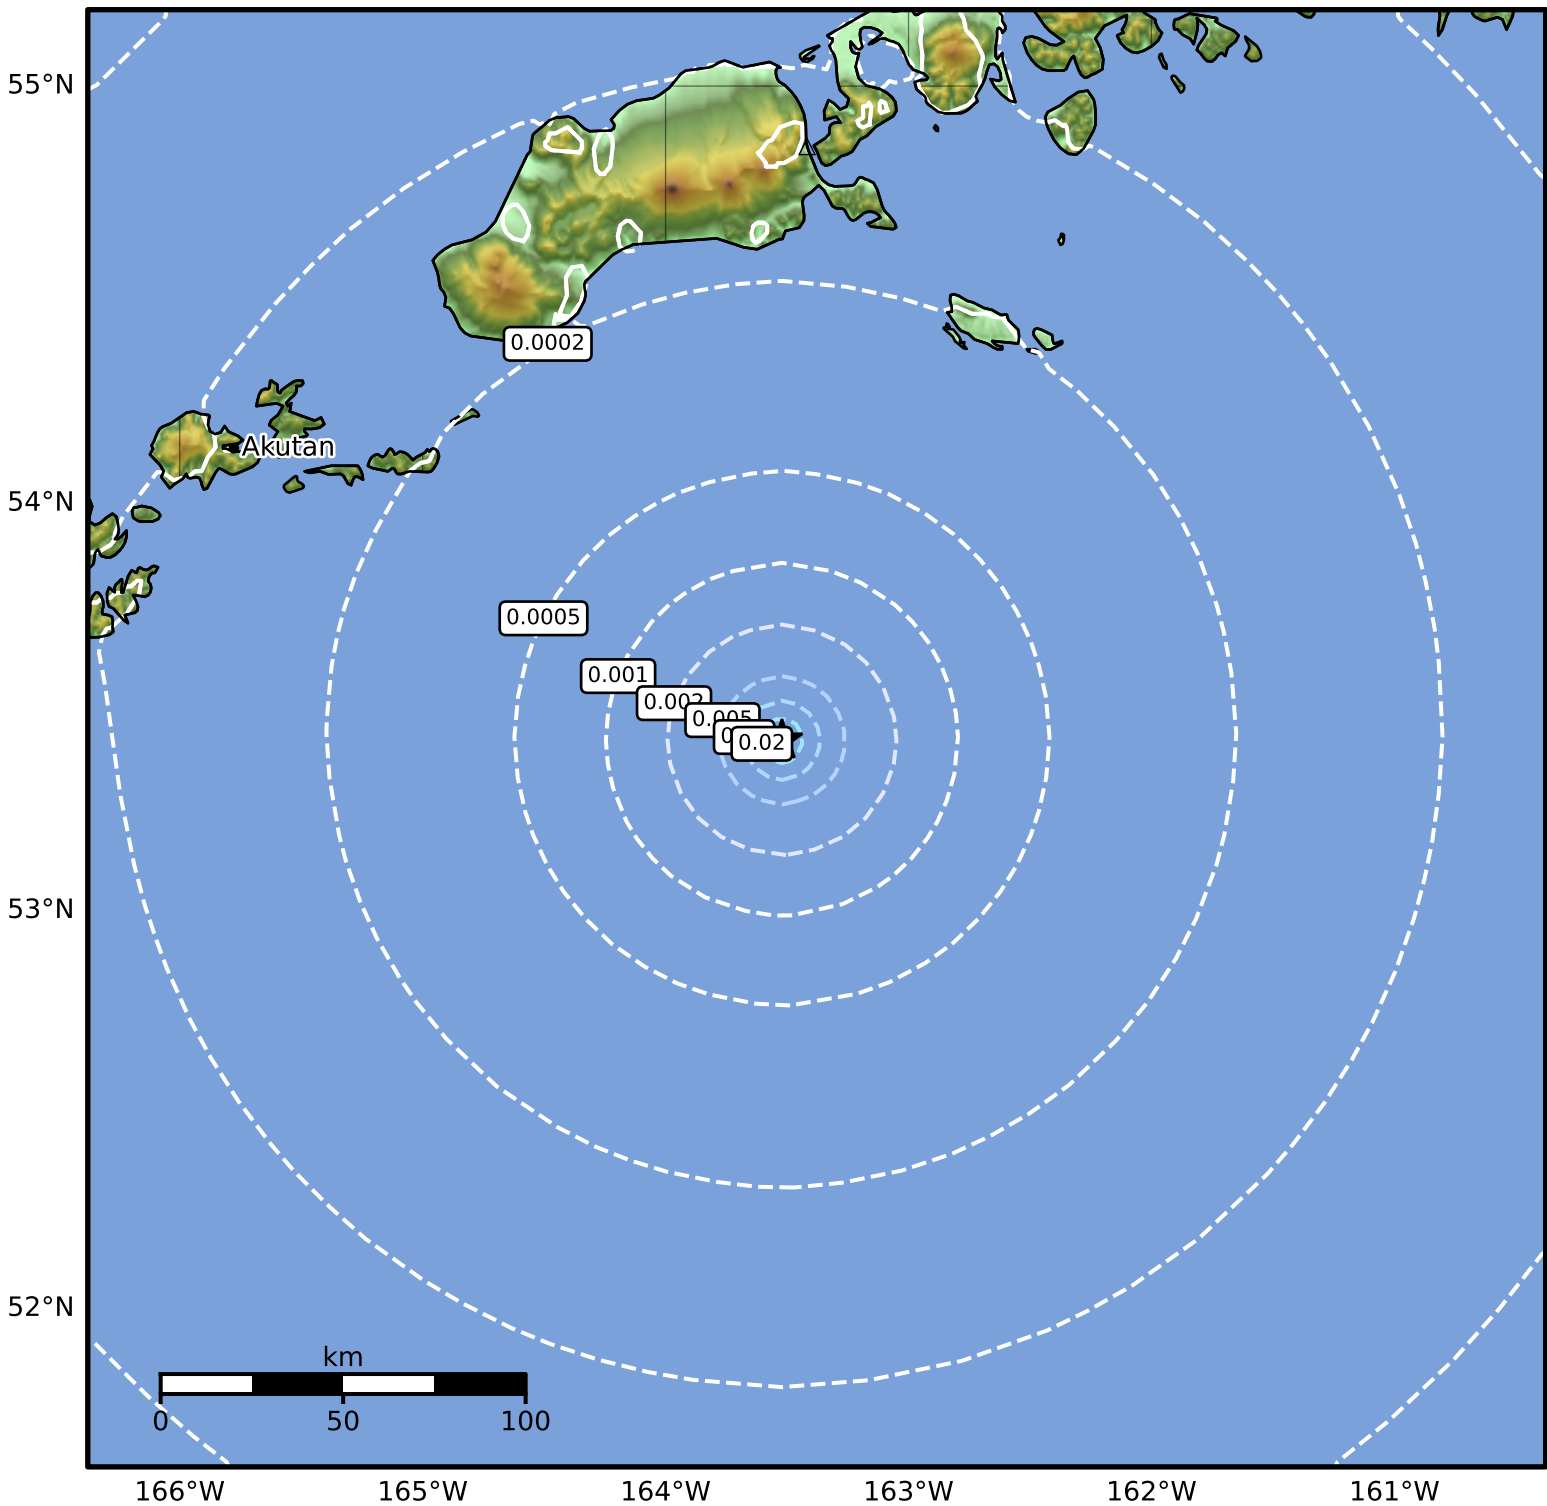

3.0 Second Peak Spectral Acceleration Map Alaska Earthquake Center
 ShakeMap: 159 km (99 miles) S of False Pass
 Jan 02, 2025 18:56:09 UTC M3.6 N53.42 W163.52 Depth: 0.0km ID:ak0253m4iqh

SA(3.0) (%g)	0.1	0.2	0.5	1	2	5	10	20	50
--------------	-----	-----	-----	---	---	---	----	----	----

Scale based on Worden et al. (2012)

Version 1: Processed 2025-01-02T19:00:11Z

△ Seismic Instrument ○ Reported Intensity

★ Epicenter