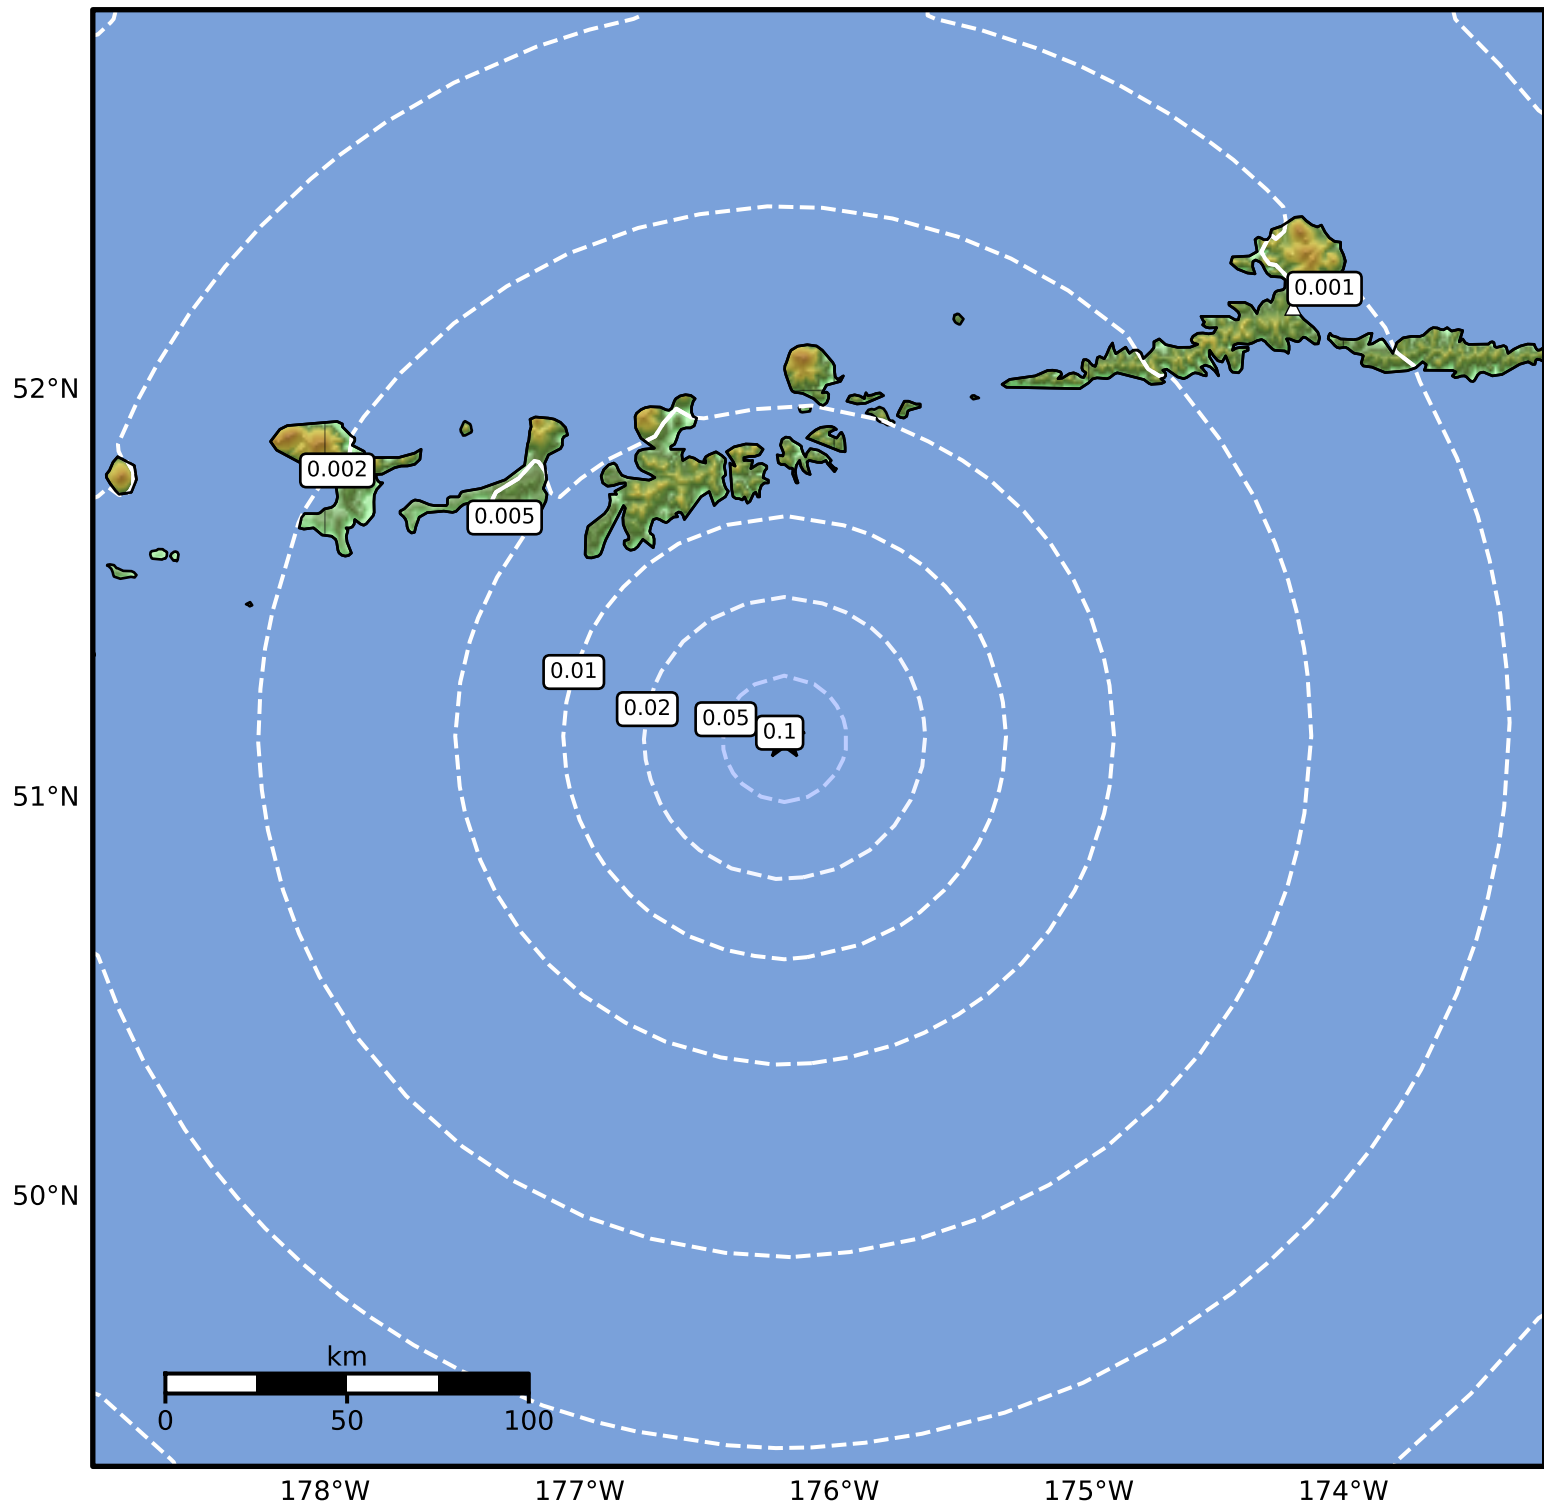

1.0 Second Peak Spectral Acceleration Map Alaska Earthquake Center
 ShakeMap: 87 km (54 miles) SSE of Adak
 Mar 20, 2025 13:43:45 UTC M3.7 N51.15 W176.19 Depth: 15.8km ID:ak0253mvgd40

| SA(1.0) (%g) | 0.1 | 0.2 | 0.5 | 1 | 2 | 5 | 10 | 20 | 50 | 100 | 200 |
|--------------|-----|-----|-----|---|---|---|----|----|----|-----|-----|
|--------------|-----|-----|-----|---|---|---|----|----|----|-----|-----|

Scale based on Worden et al. (2012)

Version 2: Processed 2025-03-20T19:14:18Z

△ Seismic Instrument ○ Reported Intensity

★ Epicenter