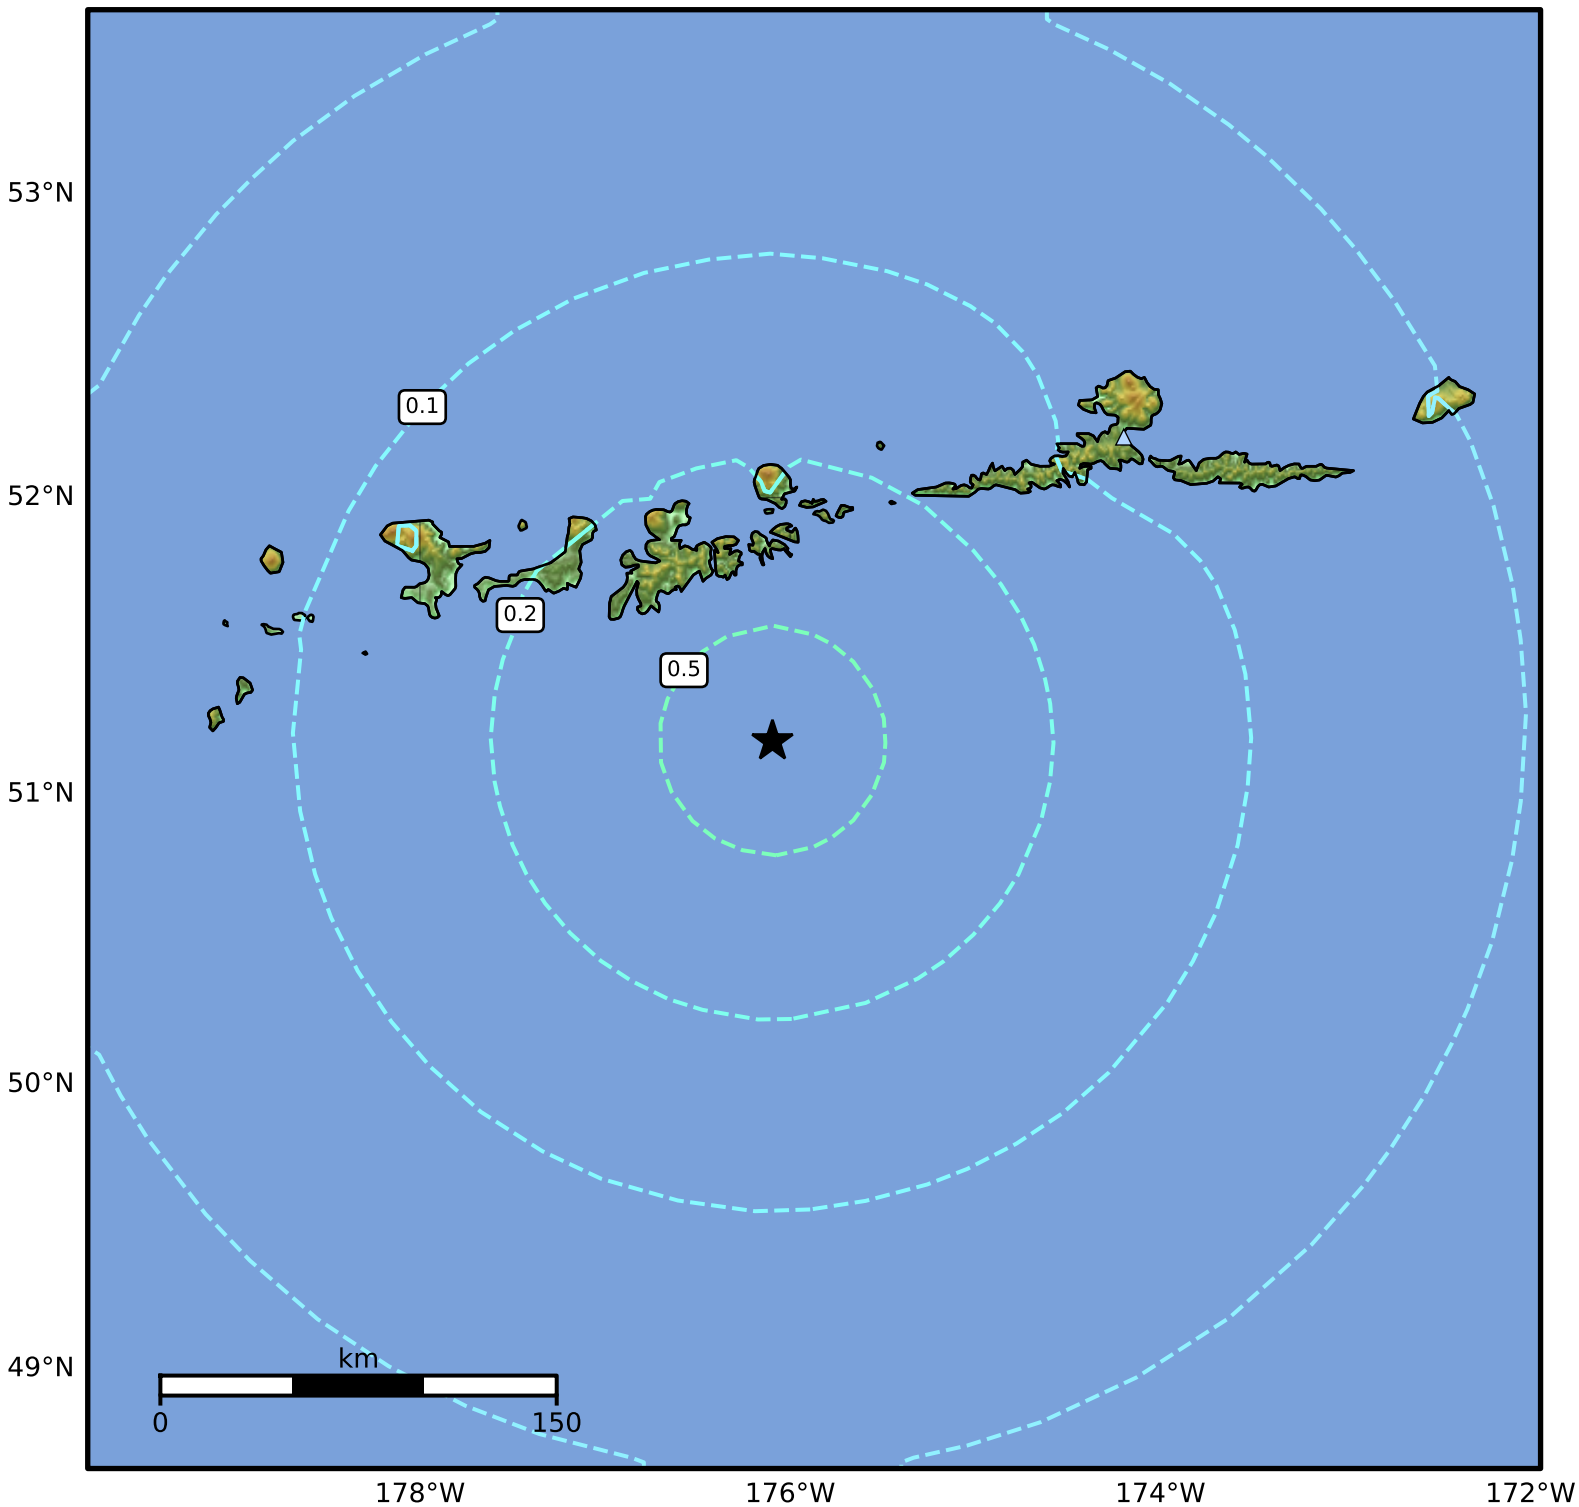

3.0 Second Peak Spectral Acceleration Map Alaska Earthquake Center
 ShakeMap: 86 km (53 miles) SSE of Adak
 Mar 21, 2025 14:53:43 UTC M6.2 N51.18 W176.10 Depth: 28.7km ID:ak0253ojnad2

Scale based on Worden et al. (2012)

Version 7: Processed 2025-03-21T16:58:57Z

△ Seismic Instrument ○ Reported Intensity

★ Epicenter