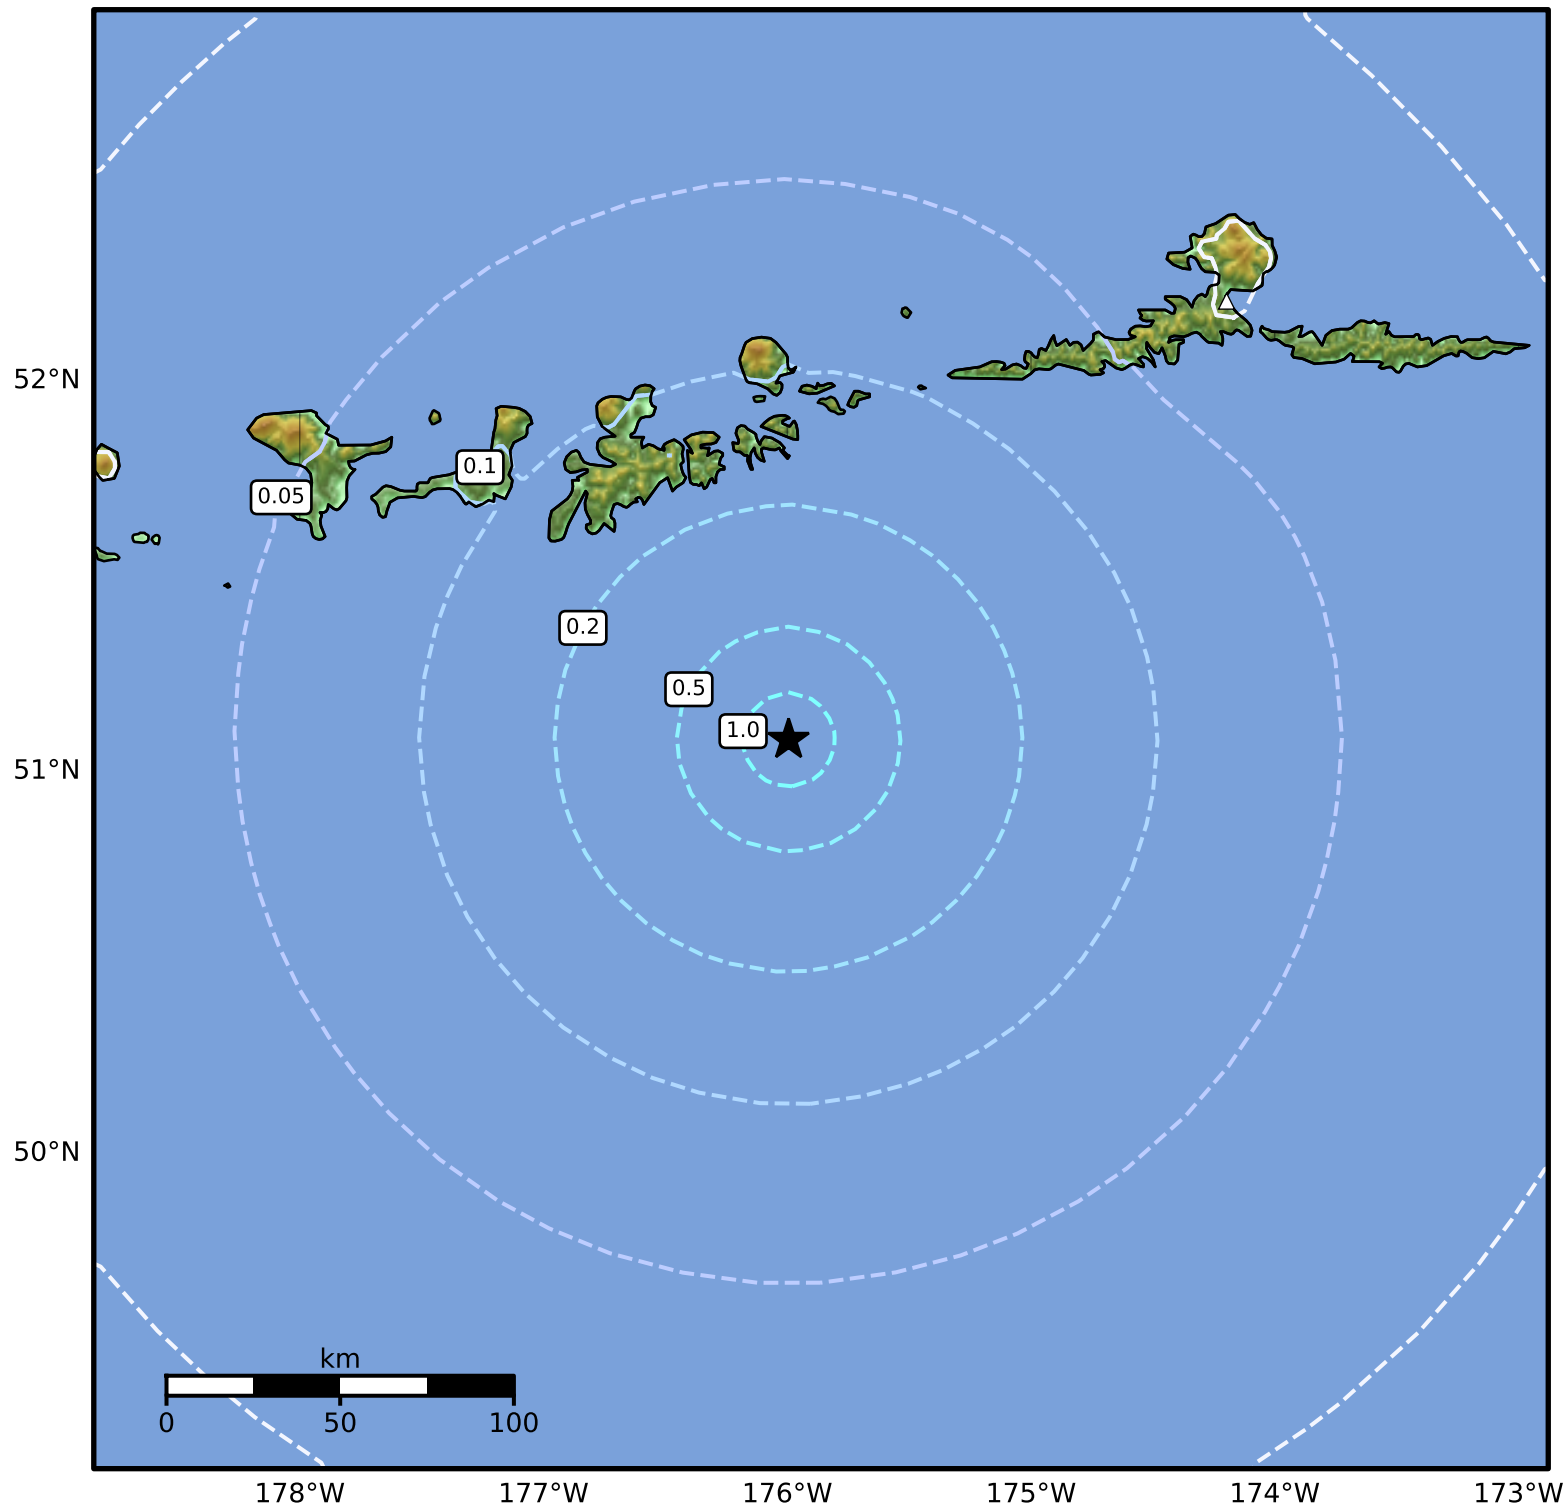

1.0 Second Peak Spectral Acceleration Map Alaska Earthquake Center
 ShakeMap: 99 km (61 miles) SSE of Adak
 Mar 21, 2025 15:03:22 UTC M5.0 N51.08 W175.99 Depth: 14.8km ID:ak0253ojxy8q

SA(1.0) (%g)	0.1	0.2	0.5	1	2	5	10	20	50	100	200

Scale based on Worden et al. (2012)

△ Seismic Instrument ○ Reported Intensity

★ Epicenter

Version 4: Processed 2025-03-21T16:07:33Z