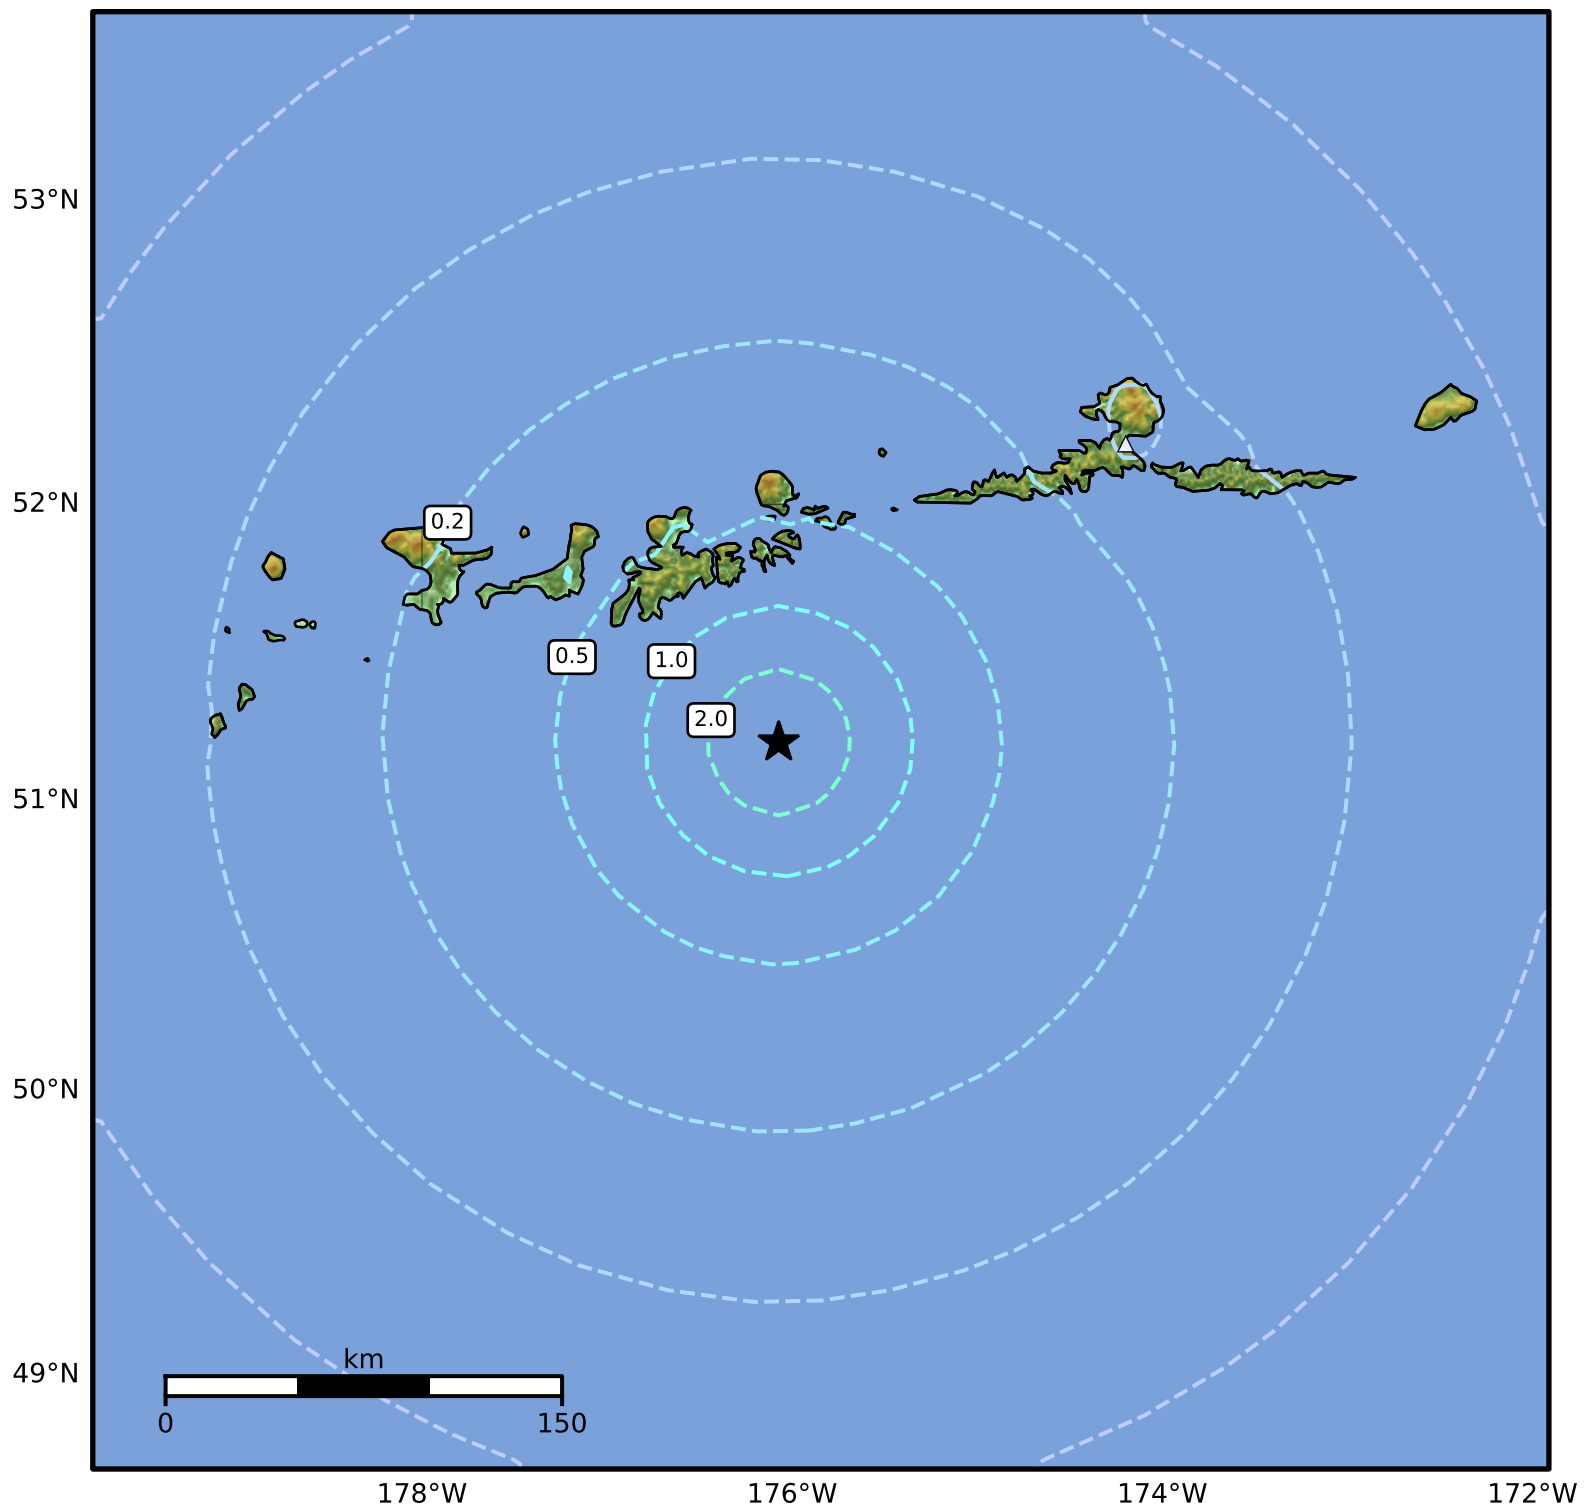

1.0 Second Peak Spectral Acceleration Map Alaska Earthquake Center
ShakeMap: 85 km (53 miles) SSE of Adak
Mar 22, 2025 09:49:22 UTC M5.6 N51.20 W176.07 Depth: 18.3km ID:ak0253q46kf8

SA(1.0) (%g)	0.1	0.2	0.5	1	2	5	10	20	50	100	200
--------------	-----	-----	-----	---	---	---	----	----	----	-----	-----

Scale based on Worden et al. (2012)

Version 4: Processed 2025-03-22T10:15:04Z

△ Seismic Instrument ○ Reported Intensity

★ Epicenter